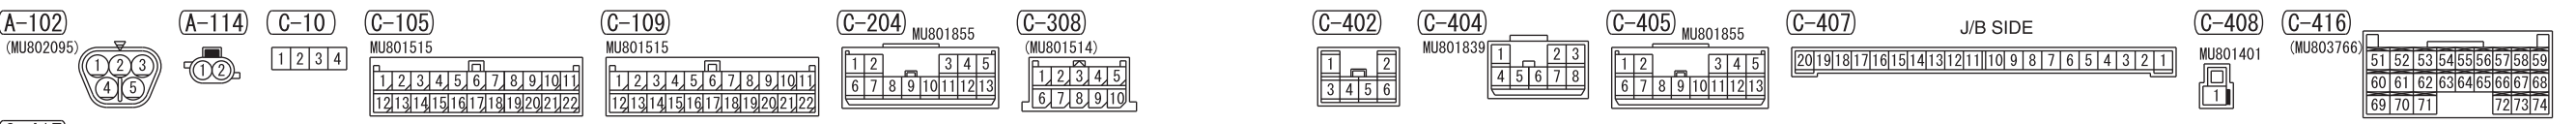

NOTE
 *1 : VEHICLES WITHOUT KOS
 *2 : VEHICLES WITH KOS

Wire colour code
 B: Black LG: Light green G: Green L: Blue W: White Y: Yellow SB: Sky blue
 BR: Brown O: Orange GR: Grey R: Red P: Pink V: Violet PU: Purple SI: Silver