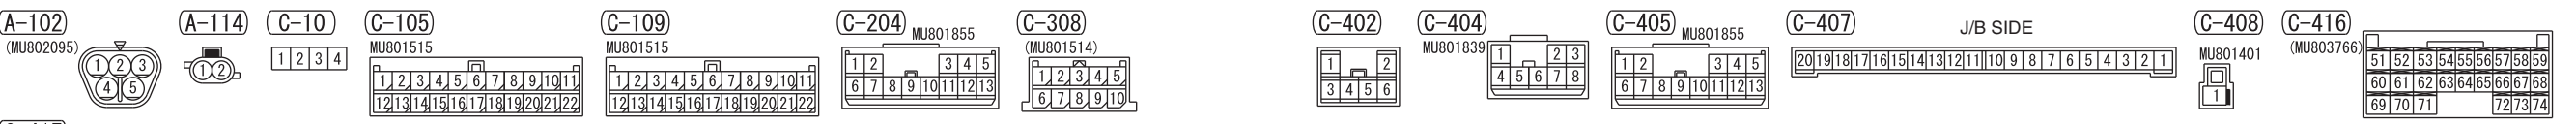

NOTE
 *1: VEHICLES WITHOUT KOS
 *2: VEHICLES WITH KOS

Wire colour code
 B: Black LG: Light green G: Green L: Blue W: White Y: Yellow SB: Sky blue
 BR: Brown O: Orange GR: Grey R: Red P: Pink V: Violet PU: Purple SI: Silver