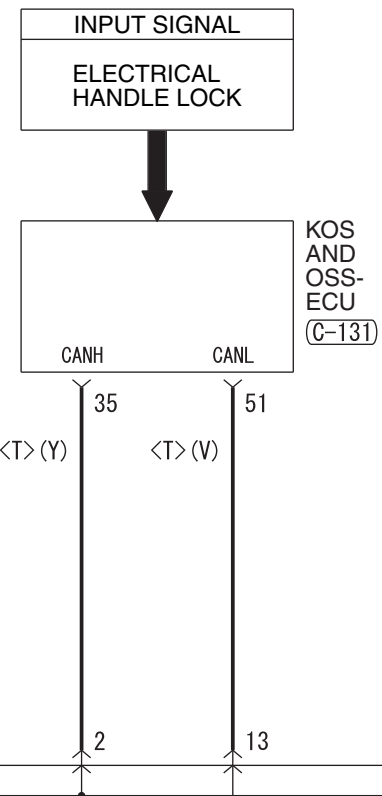

J/B (FUSE 12)

<VEHICLES WITH KOS>

ENGINE-ECU (C-216)

<VEHICLES WITHOUT ABS>

<VEHICLES WITH ABS>

INPUT SIGNAL
VEHICLE SPEED SENSOR

INPUT SIGNAL
·FRONT WHEEL SPEED SENSOR
·REAR WHEEL SPEED SENSOR

Wire colour code
 B: Black LG: Light green G: Green L: Blue W: White Y: Yellow SB: Sky blue
 BR: Brown O: Orange GR: Grey R: Red P: Pink V: Violet PU: Purple SI: Silver