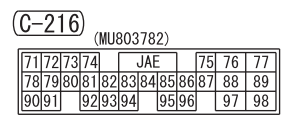

J/B (FUSE 12)

<VEHICLES WITH KOS>

ENGINE-ECU (C-216)

<VEHICLES WITHOUT ABS>

<VEHICLES WITH ABS>

INPUT SIGNAL
VEHICLE SPEED SENSOR

INPUT SIGNAL
·FRONT WHEEL SPEED SENSOR
·REAR WHEEL SPEED SENSOR

Wire colour code
 B: Black LG: Light green G: Green L: Blue W: White Y: Yellow SB: Sky blue
 BR: Brown O: Orange GR: Grey R: Red P: Pink V: Violet PU: Purple SI: Silver