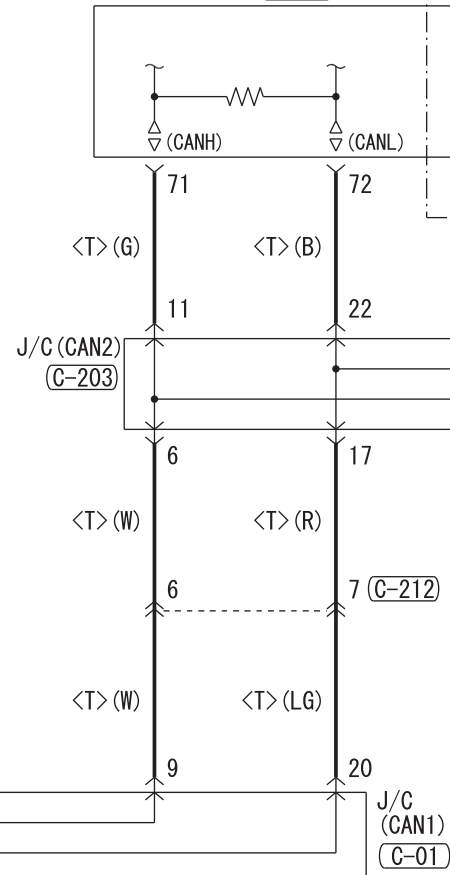

J/B (FUSE 12)

<VEHICLES WITH KOS>

ENGINE-ECU (C-216)

<VEHICLES WITHOUT ABS>

<VEHICLES WITH ABS>

INPUT SIGNAL
VEHICLE SPEED SENSOR

INPUT SIGNAL
·FRONT WHEEL SPEED SENSOR
·REAR WHEEL SPEED SENSOR

Wire colour code
 B: Black LG: Light green G: Green L: Blue W: White Y: Yellow SB: Sky blue
 BR: Brown O: Orange GR: Grey R: Red P: Pink V: Violet PU: Purple SI: Silver