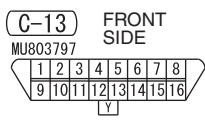

J/B (FUSE 12)

<VEHICLES WITH KOS>

ENGINE-ECU (C-216)

<VEHICLES WITHOUT ABS>

<VEHICLES WITH ABS>

INPUT SIGNAL
VEHICLE SPEED SENSOR

INPUT SIGNAL
·FRONT WHEEL SPEED SENSOR
·REAR WHEEL SPEED SENSOR

Wire colour code
 B: Black LG: Light green G: Green L: Blue W: White Y: Yellow SB: Sky blue
 BR: Brown O: Orange GR: Grey R: Red P: Pink V: Violet PU: Purple SI: Silver