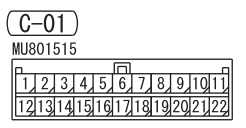

J/B (FUSE 12)

<VEHICLES WITH KOS>

ENGINE-ECU (C-216)

<VEHICLES WITHOUT ABS>

<VEHICLES WITH ABS>

INPUT SIGNAL
VEHICLE SPEED SENSOR

INPUT SIGNAL
·FRONT WHEEL SPEED SENSOR
·REAR WHEEL SPEED SENSOR

Wire colour code
 B: Black LG: Light green G: Green L: Blue W: White Y: Yellow SB: Sky blue
 BR: Brown O: Orange GR: Grey R: Red P: Pink V: Violet PU: Purple SI: Silver