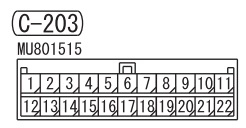

J/B (FUSE 12)

<VEHICLES WITH KOS>

ENGINE-ECU (C-216)

<VEHICLES WITHOUT ABS>

<VEHICLES WITH ABS>

INPUT SIGNAL
VEHICLE SPEED SENSOR

INPUT SIGNAL
·FRONT WHEEL SPEED SENSOR
·REAR WHEEL SPEED SENSOR

Wire colour code
 B: Black LG: Light green G: Green L: Blue W: White Y: Yellow SB: Sky blue
 BR: Brown O: Orange GR: Grey R: Red P: Pink V: Violet PU: Purple SI: Silver