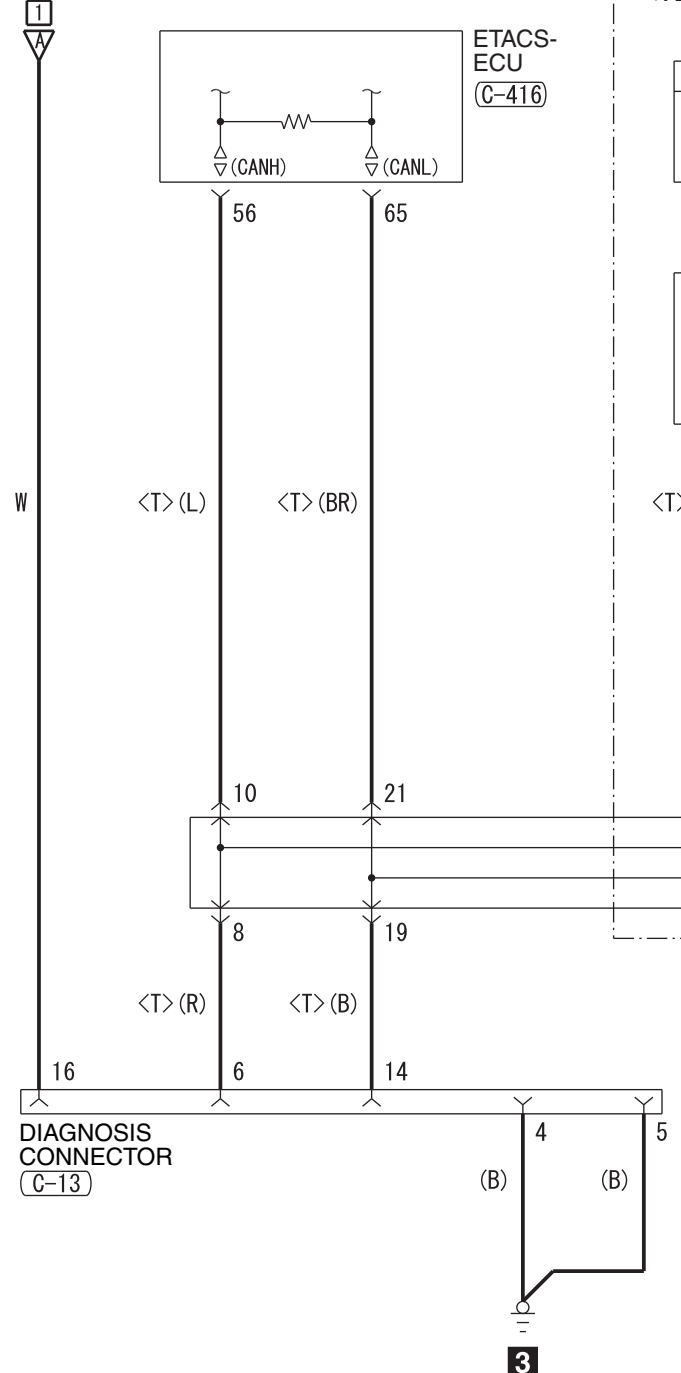

J/B (FUSE 12)

<VEHICLES WITH KOS>

ENGINE-ECU (C-216)

<VEHICLES WITHOUT ABS>

<VEHICLES WITH ABS>

INPUT SIGNAL
VEHICLE SPEED SENSOR

INPUT SIGNAL
·FRONT WHEEL SPEED SENSOR
·REAR WHEEL SPEED SENSOR

Wire colour code
 B: Black LG: Light green G: Green L: Blue W: White Y: Yellow SB: Sky blue
 BR: Brown O: Orange GR: Grey R: Red P: Pink V: Violet PU: Purple SI: Silver