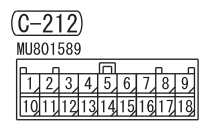

J/B (FUSE 12)

<VEHICLES WITH KOS>

ENGINE-ECU (C-216)

<VEHICLES WITHOUT ABS>

<VEHICLES WITH ABS>

INPUT SIGNAL
VEHICLE SPEED SENSOR

INPUT SIGNAL
·FRONT WHEEL SPEED SENSOR
·REAR WHEEL SPEED SENSOR

Wire colour code
 B: Black LG: Light green G: Green L: Blue W: White Y: Yellow SB: Sky blue
 BR: Brown O: Orange GR: Grey R: Red P: Pink V: Violet PU: Purple SI: Silver