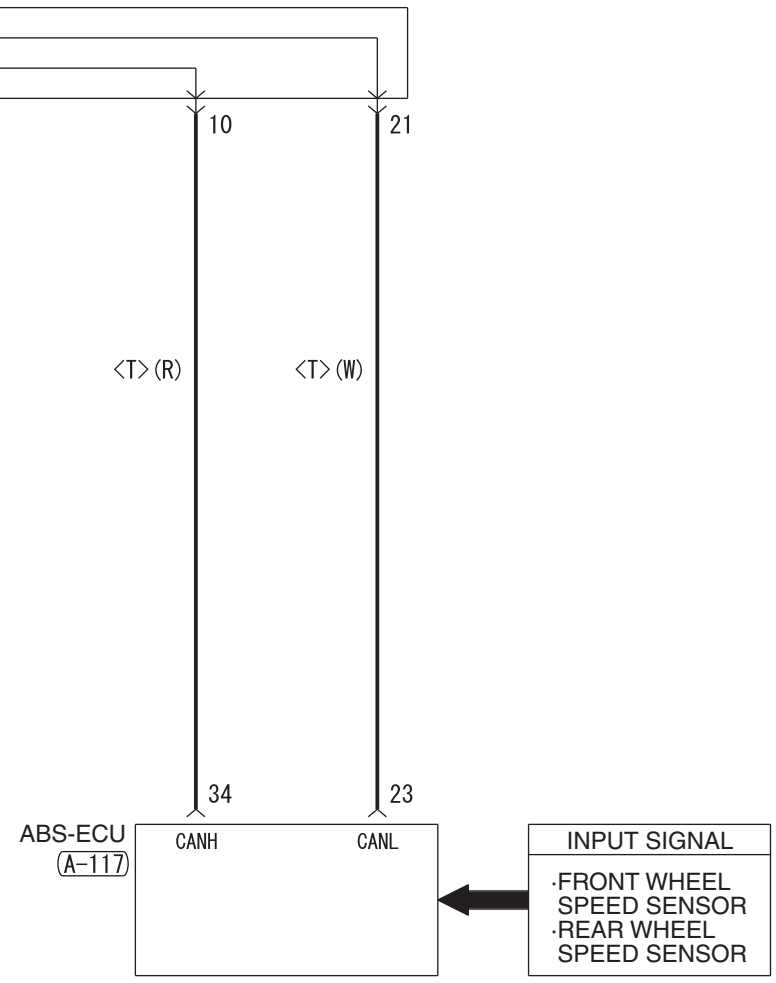

J/B (FUSE 12)

<VEHICLES WITH KOS>

ENGINE-ECU (C-216)

<VEHICLES WITHOUT ABS>

<VEHICLES WITH ABS>

INPUT SIGNAL
VEHICLE SPEED SENSOR

INPUT SIGNAL
·FRONT WHEEL SPEED SENSOR
·REAR WHEEL SPEED SENSOR

Wire colour code
 B: Black LG: Light green G: Green L: Blue W: White Y: Yellow SB: Sky blue
 BR: Brown O: Orange GR: Grey R: Red P: Pink V: Violet PU: Purple SI: Silver