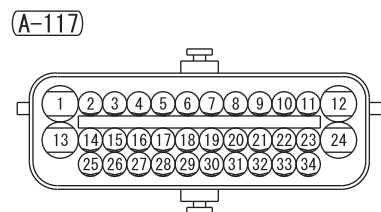

J/B (FUSE 12)

<VEHICLES WITH KOS>

ENGINE-ECU (C-216)

<VEHICLES WITHOUT ABS>

<VEHICLES WITH ABS>

INPUT SIGNAL
VEHICLE SPEED SENSOR

INPUT SIGNAL
·FRONT WHEEL SPEED SENSOR
·REAR WHEEL SPEED SENSOR

Wire colour code
 B: Black LG: Light green G: Green L: Blue W: White Y: Yellow SB: Sky blue
 BR: Brown O: Orange GR: Grey R: Red P: Pink V: Violet PU: Purple SI: Silver