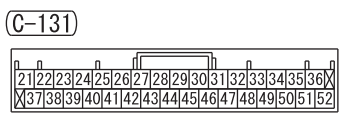

J/B (FUSE 12)

<VEHICLES WITH KOS>

ENGINE-ECU (C-216)

<VEHICLES WITHOUT ABS>

<VEHICLES WITH ABS>

INPUT SIGNAL
VEHICLE SPEED SENSOR

INPUT SIGNAL
·FRONT WHEEL SPEED SENSOR
·REAR WHEEL SPEED SENSOR

Wire colour code
 B: Black LG: Light green G: Green L: Blue W: White Y: Yellow SB: Sky blue
 BR: Brown O: Orange GR: Grey R: Red P: Pink V: Violet PU: Purple SI: Silver