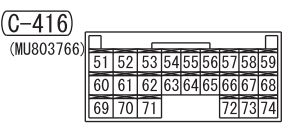

J/B (FUSE 12)

<VEHICLES WITH KOS>

ENGINE-ECU (C-216)

<VEHICLES WITHOUT ABS>

<VEHICLES WITH ABS>

INPUT SIGNAL
VEHICLE SPEED SENSOR

INPUT SIGNAL
·FRONT WHEEL SPEED SENSOR
·REAR WHEEL SPEED SENSOR

Wire colour code
 B: Black LG: Light green G: Green L: Blue W: White Y: Yellow SB: Sky blue
 BR: Brown O: Orange GR: Grey R: Red P: Pink V: Violet PU: Purple SI: Silver