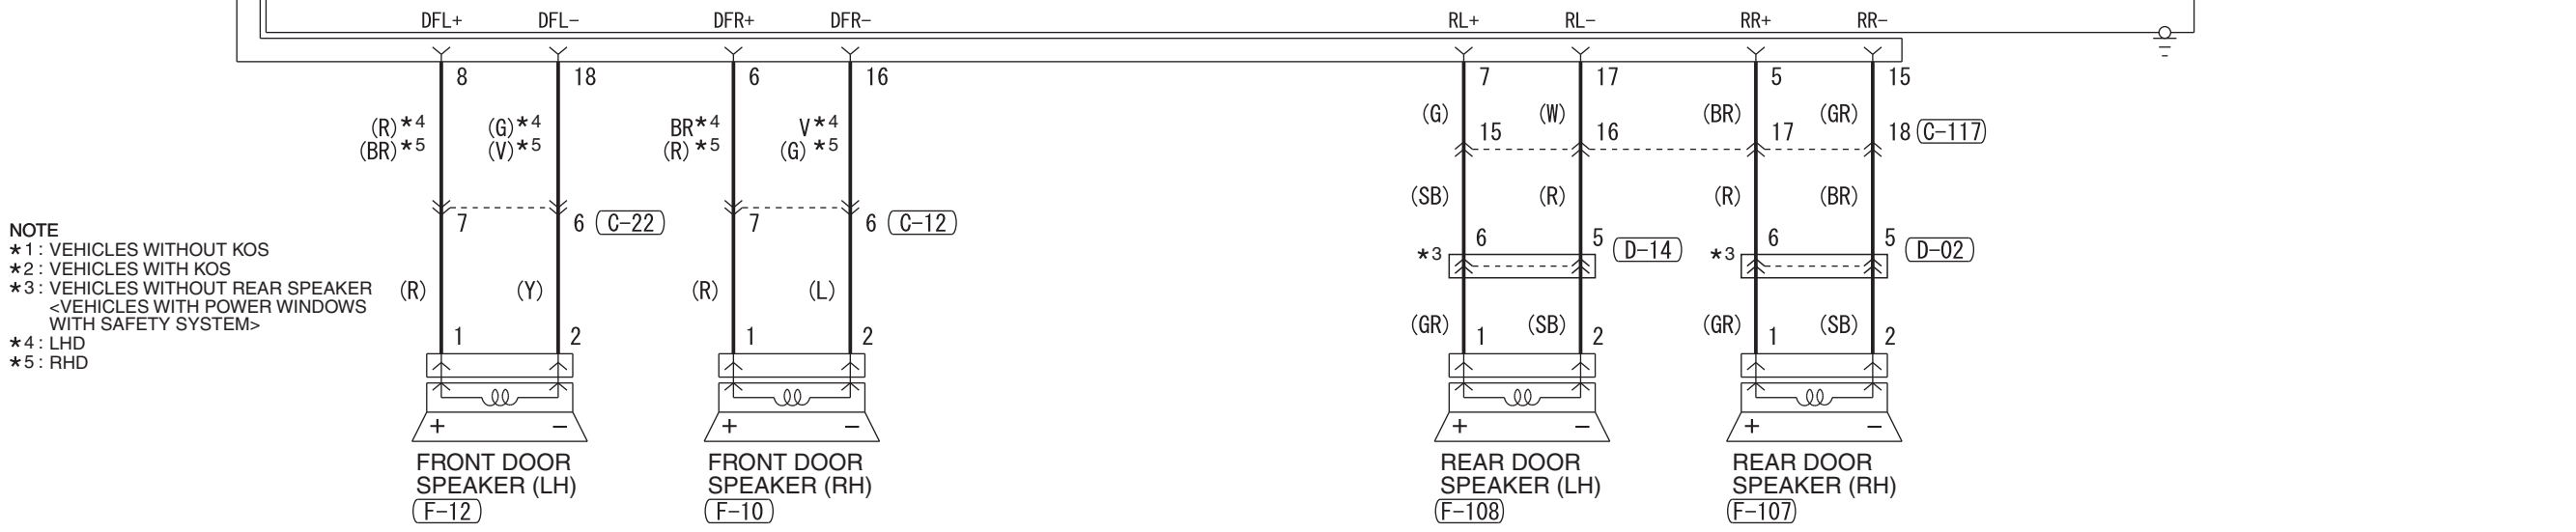

- AUTO A/C CONTROLLER ASSEMBLY (A/C-ECU)
- COMBINATION METER
- HAZARD WARNING LAMP SWITCH
- HEATER CONTROL PANEL

- NOTE**
- *1: VEHICLES WITHOUT KOS
 - *2: VEHICLES WITH KOS
 - *3: VEHICLES WITHOUT REAR SPEAKER <VEHICLES WITH POWER WINDOWS WITH SAFETY SYSTEM>
 - *4: LHD
 - *5: RHD

Wire colour code
 B : Black LG : Light green G : Green L : Blue W : White Y : Yellow SB : Sky blue
 BR : Brown O : Orange GR : Grey R : Red P : Pink V : Violet PU : Purple SI : Silver