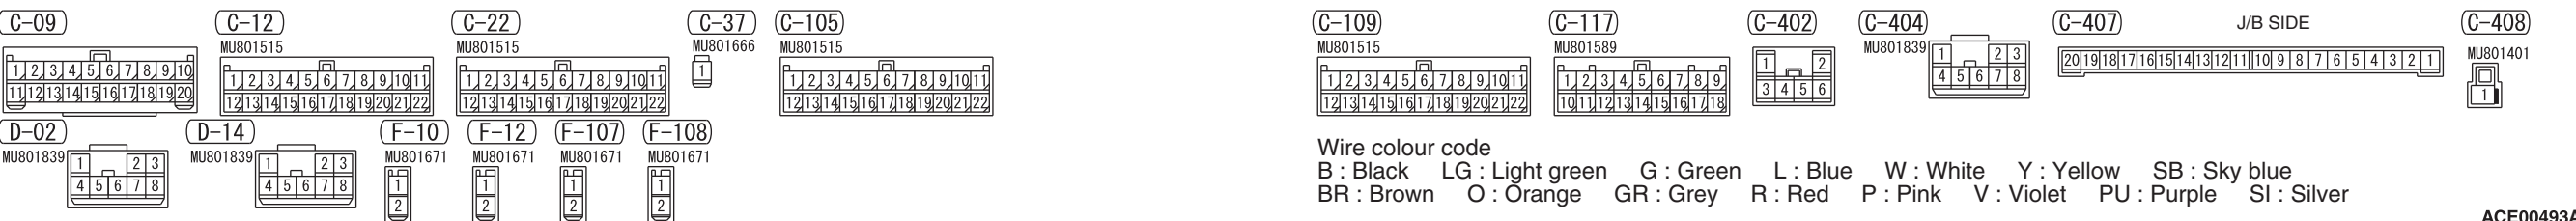

- AUTO A/C CONTROLLER ASSEMBLY (A/C-ECU)
- COMBINATION METER
- HAZARD WARNING LAMP SWITCH
- HEATER CONTROL PANEL

- NOTE**
- *1: VEHICLES WITHOUT KOS
 - *2: VEHICLES WITH KOS
 - *3: VEHICLES WITHOUT REAR SPEAKER <VEHICLES WITH POWER WINDOWS WITH SAFETY SYSTEM>
 - *4: LHD
 - *5: RHD

Wire colour code
 B : Black LG : Light green G : Green L : Blue W : White Y : Yellow SB : Sky blue
 BR : Brown O : Orange GR : Grey R : Red P : Pink V : Violet PU : Purple SI : Silver