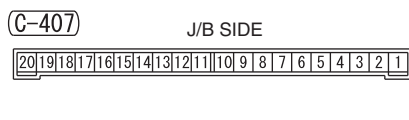

NOTE  
 \*1 : VEHICLES WITHOUT KOS  
 \*2 : VEHICLES WITH KOS

Wire colour code  
 B: Black LG: Light green G: Green L: Blue W: White Y: Yellow SB: Sky blue  
 BR: Brown O: Orange GR: Grey R: Red P: Pink V: Violet PU: Purple SI: Silver