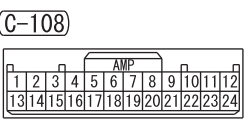

NOTE  
 \*1 : VEHICLES WITHOUT KOS  
 \*2 : VEHICLES WITH KOS

Wire colour code  
 B: Black LG: Light green G: Green L: Blue W: White Y: Yellow SB: Sky blue  
 BR: Brown O: Orange GR: Grey R: Red P: Pink V: Violet PU: Purple SI: Silver