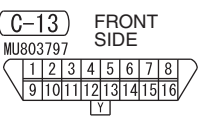

NOTE  
 \*1 : VEHICLES WITHOUT KOS  
 \*2 : VEHICLES WITH KOS

Wire colour code  
 B: Black LG: Light green G: Green L: Blue W: White Y: Yellow SB: Sky blue  
 BR: Brown O: Orange GR: Grey R: Red P: Pink V: Violet PU: Purple SI: Silver