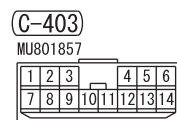

NOTE  
 \*1 : VEHICLES WITHOUT KOS  
 \*2 : VEHICLES WITH KOS

Wire colour code  
 B: Black LG: Light green G: Green L: Blue W: White Y: Yellow SB: Sky blue  
 BR: Brown O: Orange GR: Grey R: Red P: Pink V: Violet PU: Purple SI: Silver