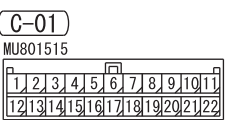

NOTE  
 \*1 : VEHICLES WITHOUT KOS  
 \*2 : VEHICLES WITH KOS

Wire colour code  
 B: Black LG: Light green G: Green L: Blue W: White Y: Yellow SB: Sky blue  
 BR: Brown O: Orange GR: Grey R: Red P: Pink V: Violet PU: Purple SI: Silver