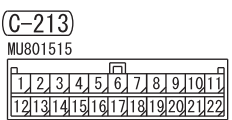

NOTE  
 \*1 : VEHICLES WITHOUT KOS  
 \*2 : VEHICLES WITH KOS

Wire colour code  
 B: Black LG: Light green G: Green L: Blue W: White Y: Yellow SB: Sky blue  
 BR: Brown O: Orange GR: Grey R: Red P: Pink V: Violet PU: Purple SI: Silver