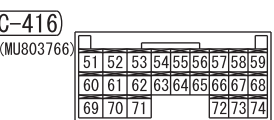

NOTE  
 \*1 : VEHICLES WITHOUT KOS  
 \*2 : VEHICLES WITH KOS

Wire colour code  
 B: Black LG: Light green G: Green L: Blue W: White Y: Yellow SB: Sky blue  
 BR: Brown O: Orange GR: Grey R: Red P: Pink V: Violet PU: Purple SI: Silver