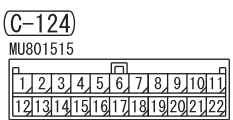

NOTE  
 \*1 : VEHICLES WITHOUT KOS  
 \*2 : VEHICLES WITH KOS

Wire colour code  
 B: Black LG: Light green G: Green L: Blue W: White Y: Yellow SB: Sky blue  
 BR: Brown O: Orange GR: Grey R: Red P: Pink V: Violet PU: Purple SI: Silver