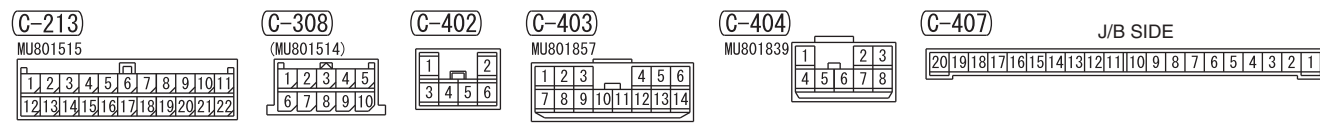

NOTE
 *1 : VEHICLES WITHOUT KOS
 *2 : VEHICLES WITH KOS

Wire colour code
 B: Black LG: Light green G: Green L: Blue W: White Y: Yellow SB: Sky blue
 BR: Brown O: Orange GR: Grey R: Red P: Pink V: Violet PU: Purple SI: Silver