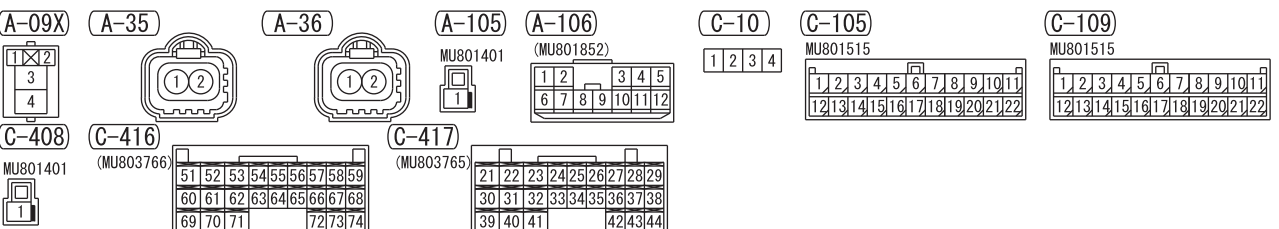

NOTE
 *1 : VEHICLES WITHOUT KOS
 *2 : VEHICLES WITH KOS

Wire colour code
 B: Black LG: Light green G: Green L: Blue W: White Y: Yellow SB: Sky blue
 BR: Brown O: Orange GR: Grey R: Red P: Pink V: Violet PU: Purple SI: Silver