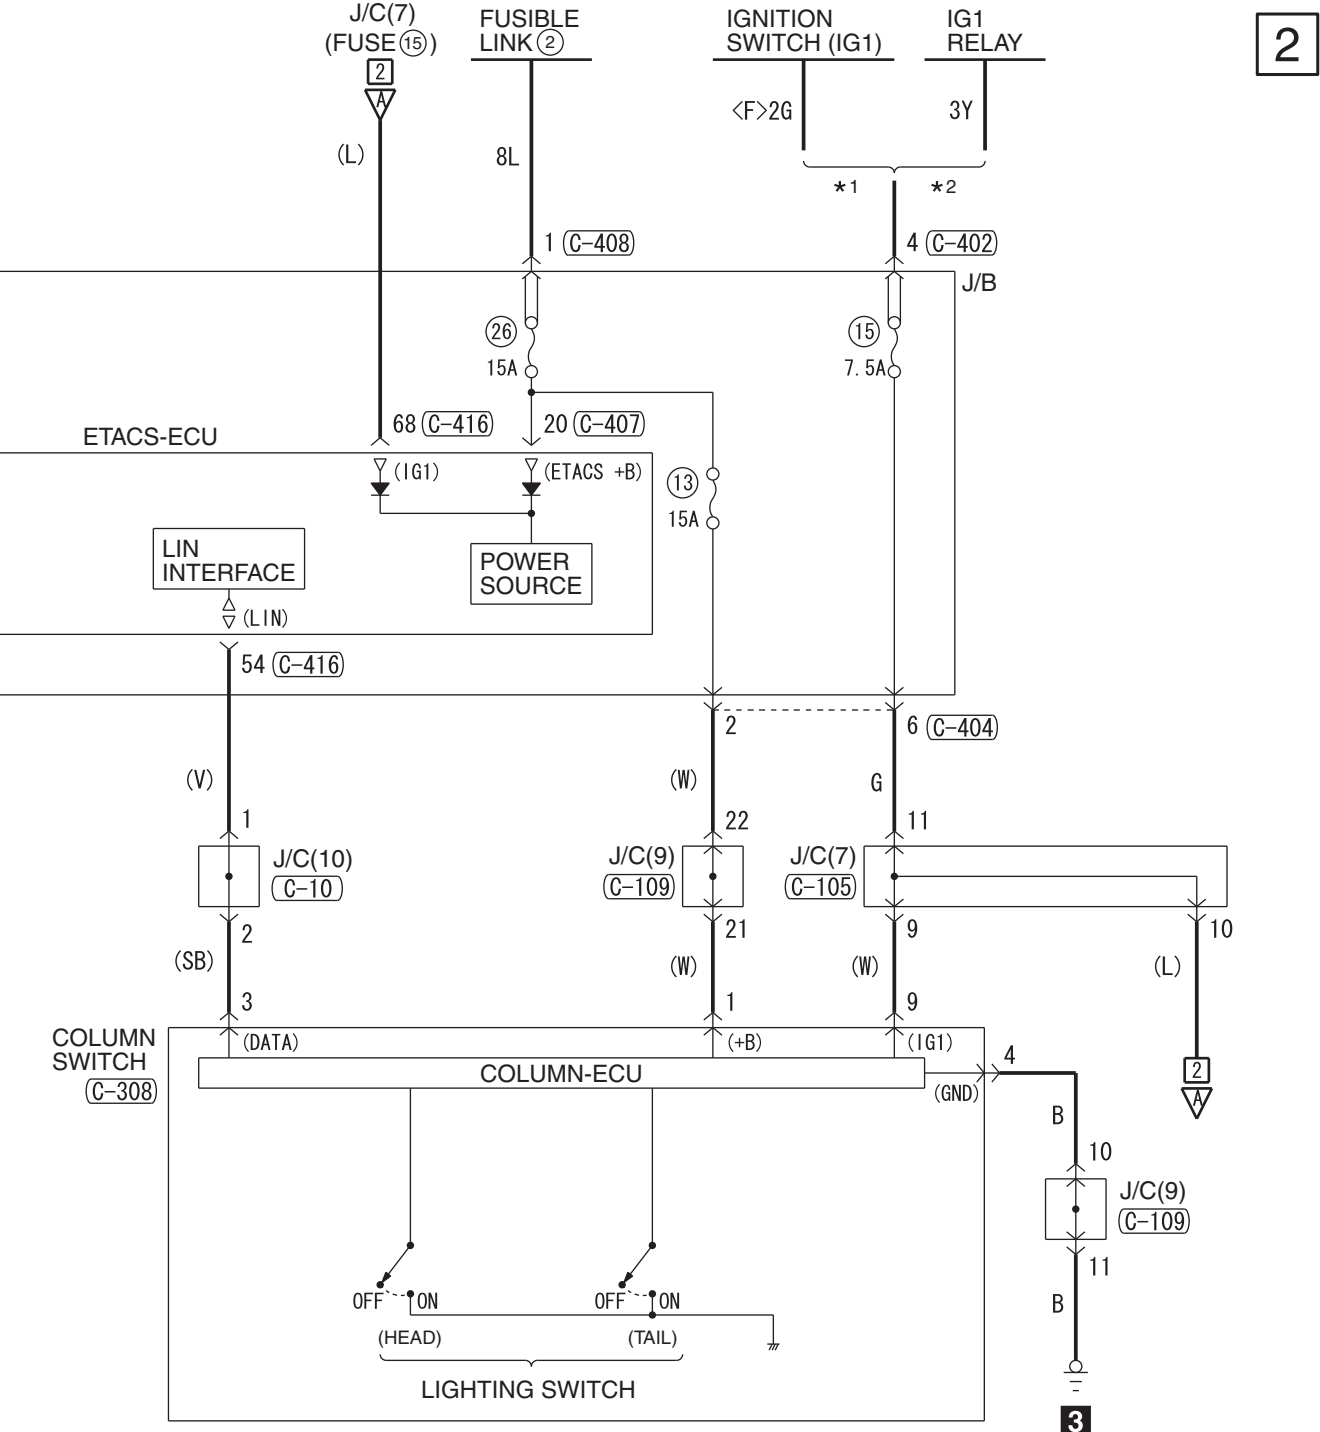

NOTE
 *1 : VEHICLES WITHOUT KOS
 *2 : VEHICLES WITH KOS

Wire colour code
 B: Black LG: Light green G: Green L: Blue W: White Y: Yellow SB: Sky blue
 BR: Brown O: Orange GR: Grey R: Red P: Pink V: Violet PU: Purple SI: Silver