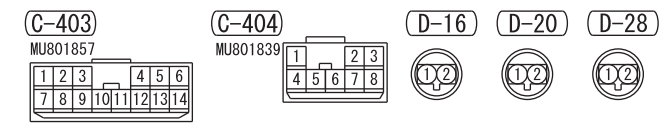

NOTE
 *1: CONNECTOR COUPLED: ON
 CONNECTOR UNCOUPLED: OFF
 *2: VEHICLES WITHOUT KOS
 *3: VEHICLES WITH KOS

Wire colour code
 B: Black LG: Light green G: Green L: Blue W: White Y: Yellow SB: Sky blue
 BR: Brown O: Orange GR: Grey R: Red P: Pink V: Violet PU: Purple SI: Silver