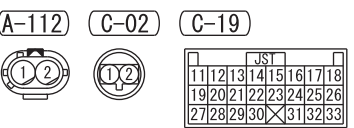

NOTE
 *1: CONNECTOR COUPLED: ON
 CONNECTOR UNCOUPLED: OFF
 *2: VEHICLES WITHOUT KOS
 *3: VEHICLES WITH KOS

Wire colour code
 B: Black LG: Light green G: Green L: Blue W: White Y: Yellow SB: Sky blue
 BR: Brown O: Orange GR: Grey R: Red P: Pink V: Violet PU: Purple SI: Silver