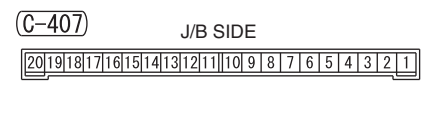

NOTE
*1 : VEHICLES WITHOUT KOS
*2 : VEHICLES WITH KOS

Wire colour code
 B: Black LG: Light green G: Green L: Blue W: White Y: Yellow SB: Sky blue
 BR: Brown O: Orange GR: Grey R: Red P: Pink V: Violet PU: Purple SI: Silver