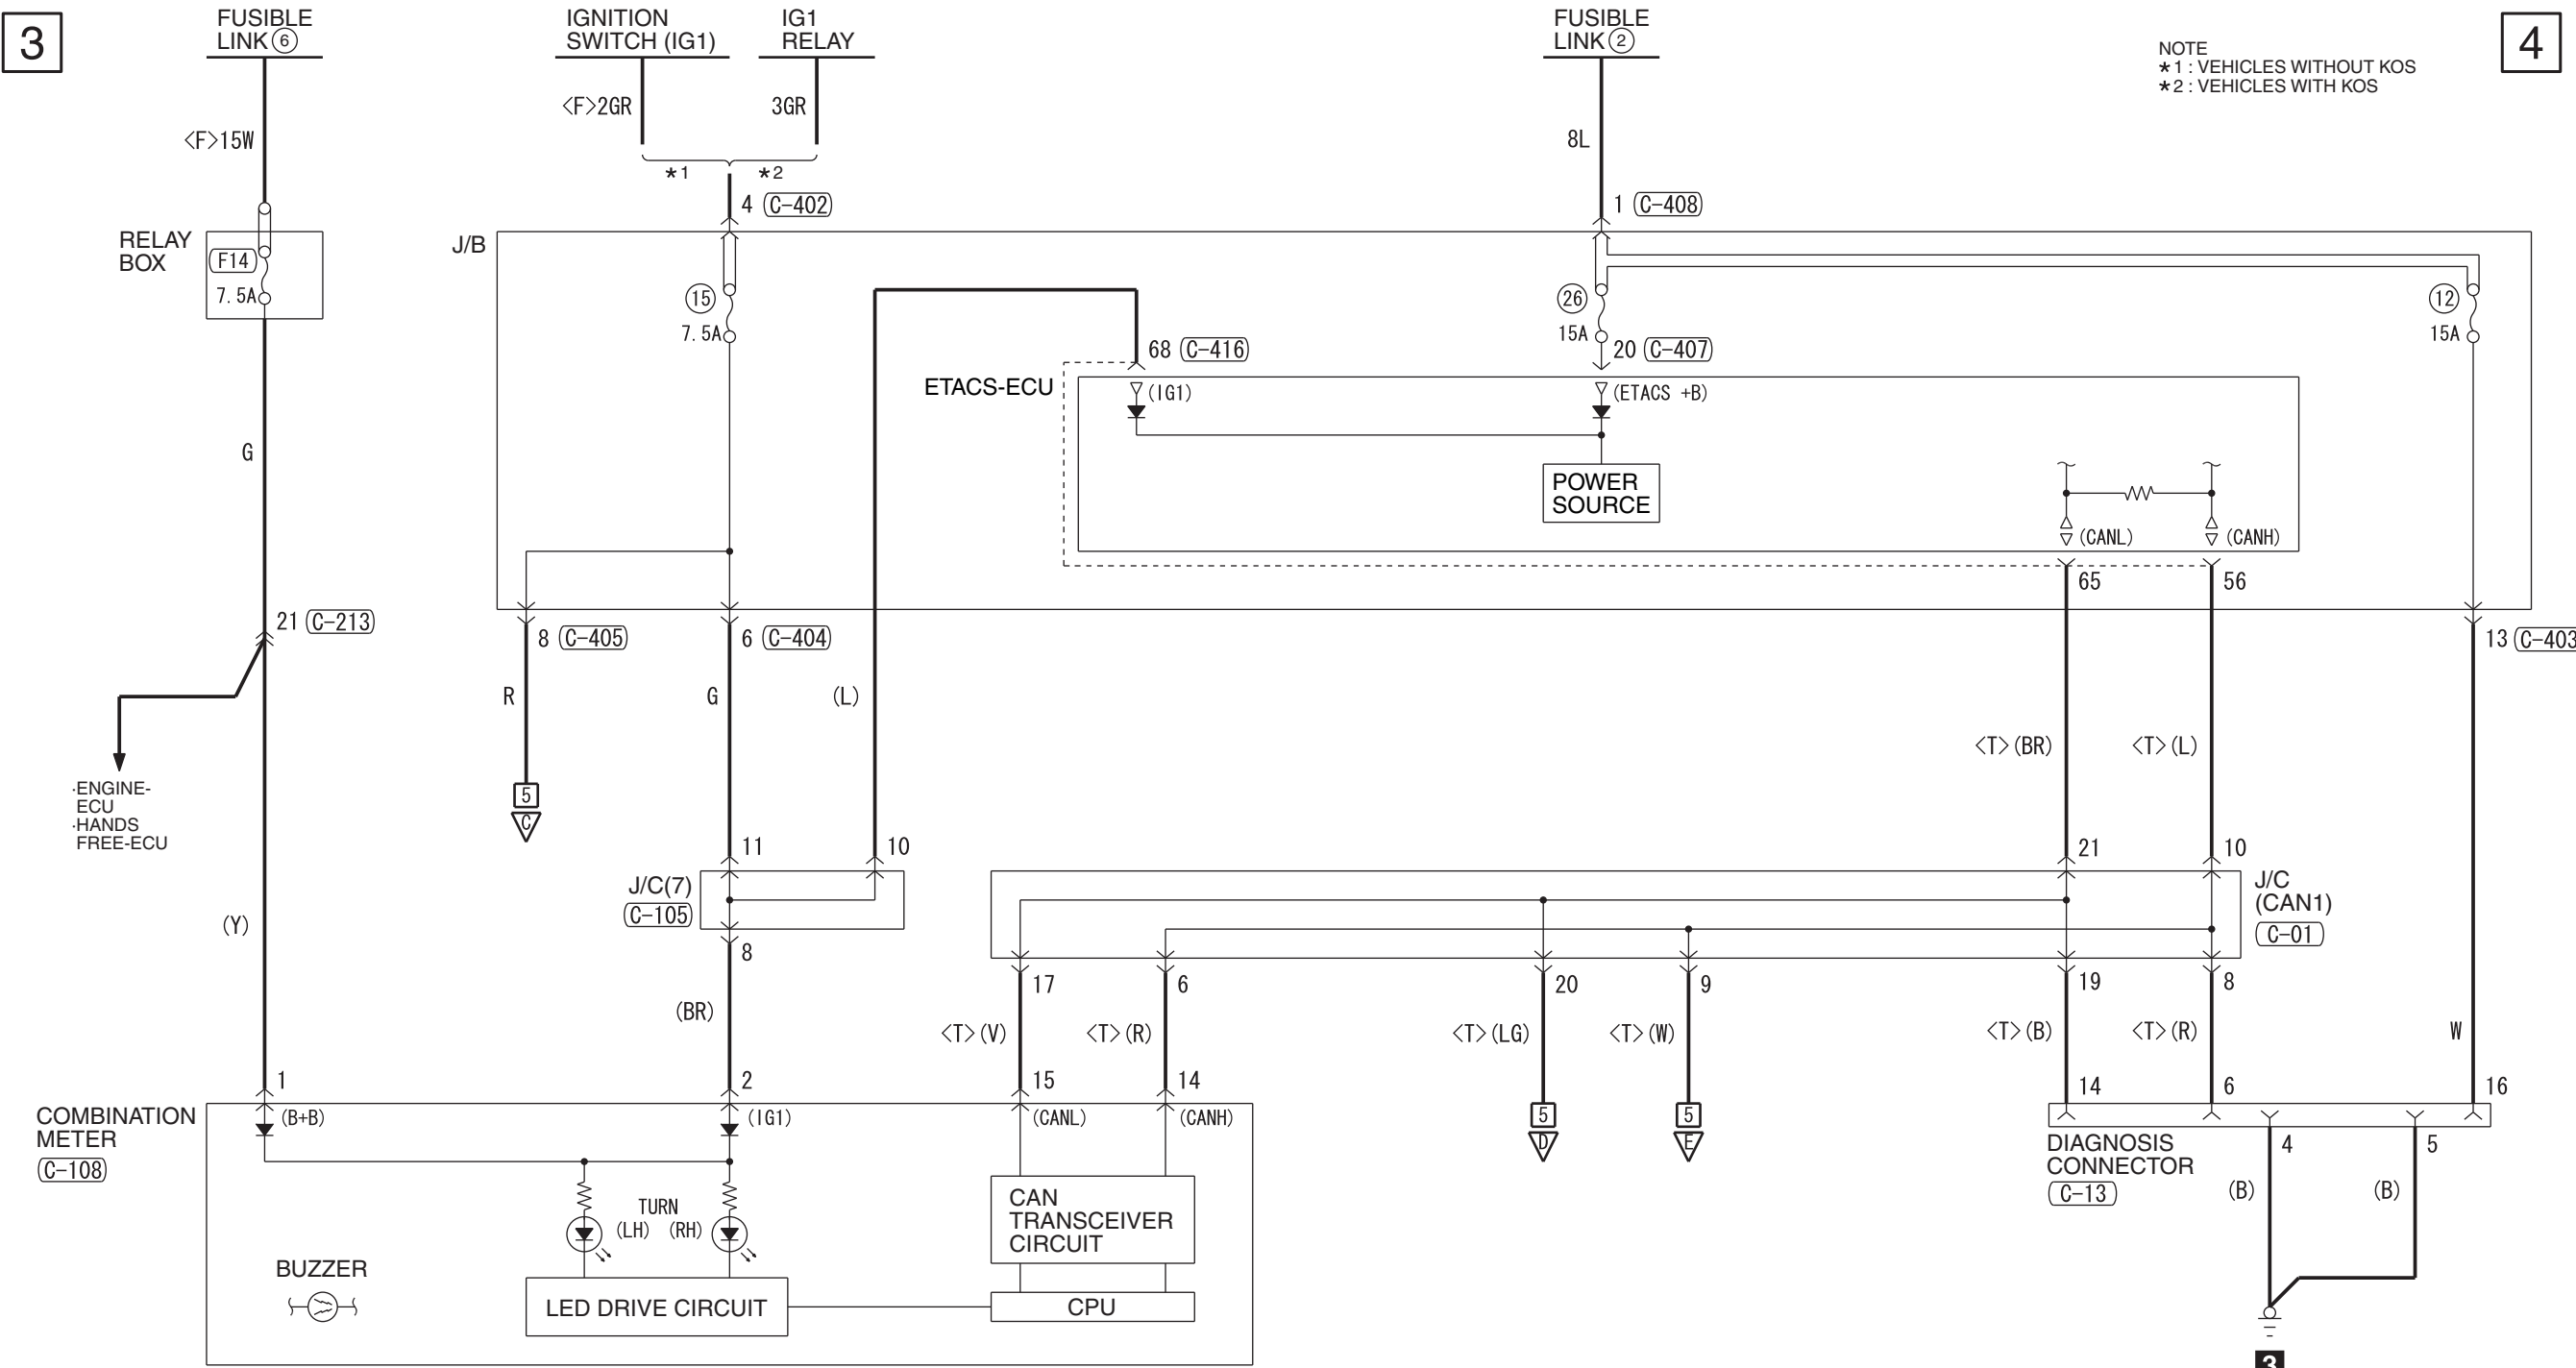

NOTE
*1 : VEHICLES WITHOUT KOS
*2 : VEHICLES WITH KOS

Wire colour code
 B: Black LG: Light green G: Green L: Blue W: White Y: Yellow SB: Sky blue
 BR: Brown O: Orange GR: Grey R: Red P: Pink V: Violet PU: Purple SI: Silver