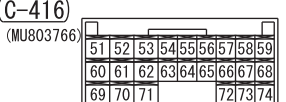

NOTE
*1 : VEHICLES WITHOUT KOS
*2 : VEHICLES WITH KOS

Wire colour code
 B: Black LG: Light green G: Green L: Blue W: White Y: Yellow SB: Sky blue
 BR: Brown O: Orange GR: Grey R: Red P: Pink V: Violet PU: Purple SI: Silver