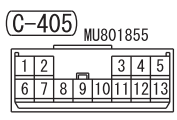

NOTE
*1 : VEHICLES WITHOUT KOS
*2 : VEHICLES WITH KOS

Wire colour code
 B: Black LG: Light green G: Green L: Blue W: White Y: Yellow SB: Sky blue
 BR: Brown O: Orange GR: Grey R: Red P: Pink V: Violet PU: Purple SI: Silver