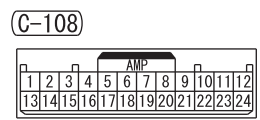

NOTE
*1 : VEHICLES WITHOUT KOS
*2 : VEHICLES WITH KOS

Wire colour code
 B: Black LG: Light green G: Green L: Blue W: White Y: Yellow SB: Sky blue
 BR: Brown O: Orange GR: Grey R: Red P: Pink V: Violet PU: Purple SI: Silver