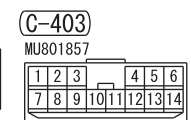

NOTE
*1 : VEHICLES WITHOUT KOS
*2 : VEHICLES WITH KOS

Wire colour code
 B: Black LG: Light green G: Green L: Blue W: White Y: Yellow SB: Sky blue
 BR: Brown O: Orange GR: Grey R: Red P: Pink V: Violet PU: Purple SI: Silver