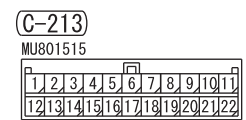

NOTE
*1 : VEHICLES WITHOUT KOS
*2 : VEHICLES WITH KOS

Wire colour code
 B: Black LG: Light green G: Green L: Blue W: White Y: Yellow SB: Sky blue
 BR: Brown O: Orange GR: Grey R: Red P: Pink V: Violet PU: Purple SI: Silver