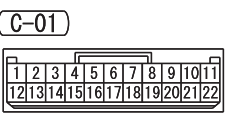

NOTE
 *1: VEHICLES WITHOUT KOS
 *2: VEHICLES WITH KOS

Wire colour code
 B: Black LG: Light green G: Green L: Blue W: White Y: Yellow SB: Sky blue
 BR: Brown O: Orange GR: Grey R: Red P: Pink V: Violet PU: Purple SI: Silver