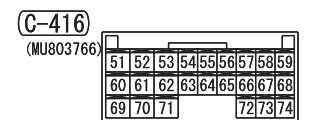

NOTE
 *1: VEHICLES WITHOUT KOS
 *2: VEHICLES WITH KOS

Wire colour code
 B: Black LG: Light green G: Green L: Blue W: White Y: Yellow SB: Sky blue
 BR: Brown O: Orange GR: Grey R: Red P: Pink V: Violet PU: Purple SI: Silver