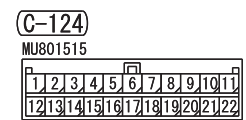

NOTE
 *1: VEHICLES WITHOUT KOS
 *2: VEHICLES WITH KOS

Wire colour code
 B: Black LG: Light green G: Green L: Blue W: White Y: Yellow SB: Sky blue
 BR: Brown O: Orange GR: Grey R: Red P: Pink V: Violet PU: Purple SI: Silver