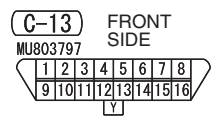

NOTE
 *1: VEHICLES WITHOUT KOS
 *2: VEHICLES WITH KOS

Wire colour code
 B: Black LG: Light green G: Green L: Blue W: White Y: Yellow SB: Sky blue
 BR: Brown O: Orange GR: Grey R: Red P: Pink V: Violet PU: Purple SI: Silver