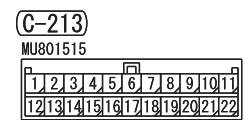

NOTE
 *1: VEHICLES WITHOUT KOS
 *2: VEHICLES WITH KOS

Wire colour code
 B: Black LG: Light green G: Green L: Blue W: White Y: Yellow SB: Sky blue
 BR: Brown O: Orange GR: Grey R: Red P: Pink V: Violet PU: Purple SI: Silver