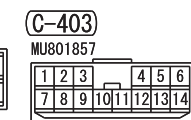

NOTE
 *1: VEHICLES WITHOUT KOS
 *2: VEHICLES WITH KOS

Wire colour code
 B: Black LG: Light green G: Green L: Blue W: White Y: Yellow SB: Sky blue
 BR: Brown O: Orange GR: Grey R: Red P: Pink V: Violet PU: Purple SI: Silver