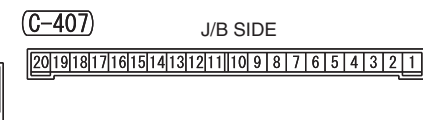

NOTE
 *1: VEHICLES WITHOUT KOS
 *2: VEHICLES WITH KOS

Wire colour code
 B: Black LG: Light green G: Green L: Blue W: White Y: Yellow SB: Sky blue
 BR: Brown O: Orange GR: Grey R: Red P: Pink V: Violet PU: Purple SI: Silver