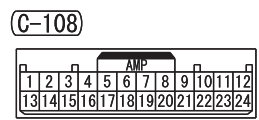

NOTE
 *1: VEHICLES WITHOUT KOS
 *2: VEHICLES WITH KOS

Wire colour code
 B: Black LG: Light green G: Green L: Blue W: White Y: Yellow SB: Sky blue
 BR: Brown O: Orange GR: Grey R: Red P: Pink V: Violet PU: Purple SI: Silver