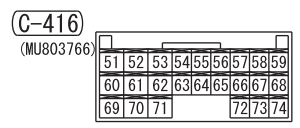

NOTE  
 \*1 : VEHICLES WITHOUT KOS  
 \*2 : VEHICLES WITH KOS

Wire colour code  
 B: Black LG: Light green G: Green L: Blue W: White Y: Yellow SB: Sky blue  
 BR: Brown O: Orange GR: Grey R: Red P: Pink V: Violet PU: Purple SI: Silver