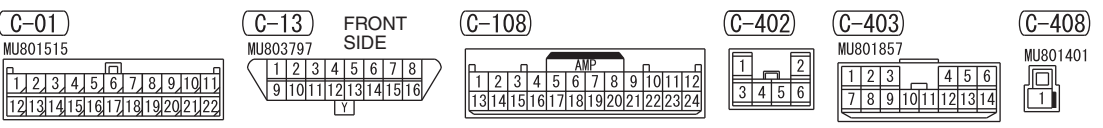

NOTE  
 \*1 : VEHICLES WITHOUT KOS  
 \*2 : VEHICLES WITH KOS

Wire colour code  
 B: Black LG: Light green G: Green L: Blue W: White Y: Yellow SB: Sky blue  
 BR: Brown O: Orange GR: Grey R: Red P: Pink V: Violet PU: Purple SI: Silver