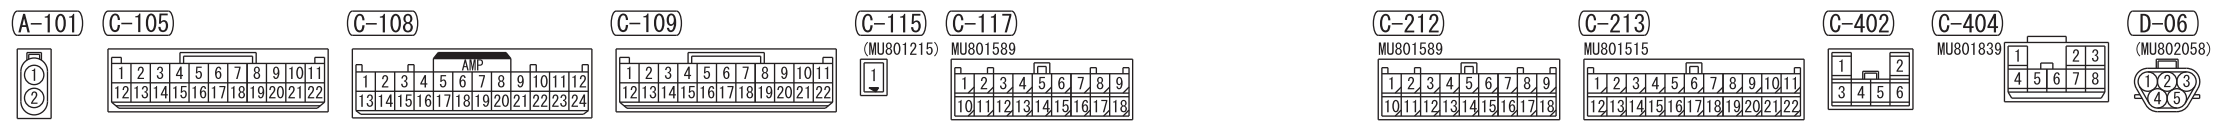

NOTE
 * 1 : VEHICLES WITHOUT KOS
 * 2 : VEHICLES WITH KOS

Wire colour code
 B: Black LG: Light green G: Green L: Blue W: White Y: Yellow SB: Sky blue
 BR: Brown O: Orange GR: Grey R: Red P: Pink V: Violet PU: Purple SI: Silver