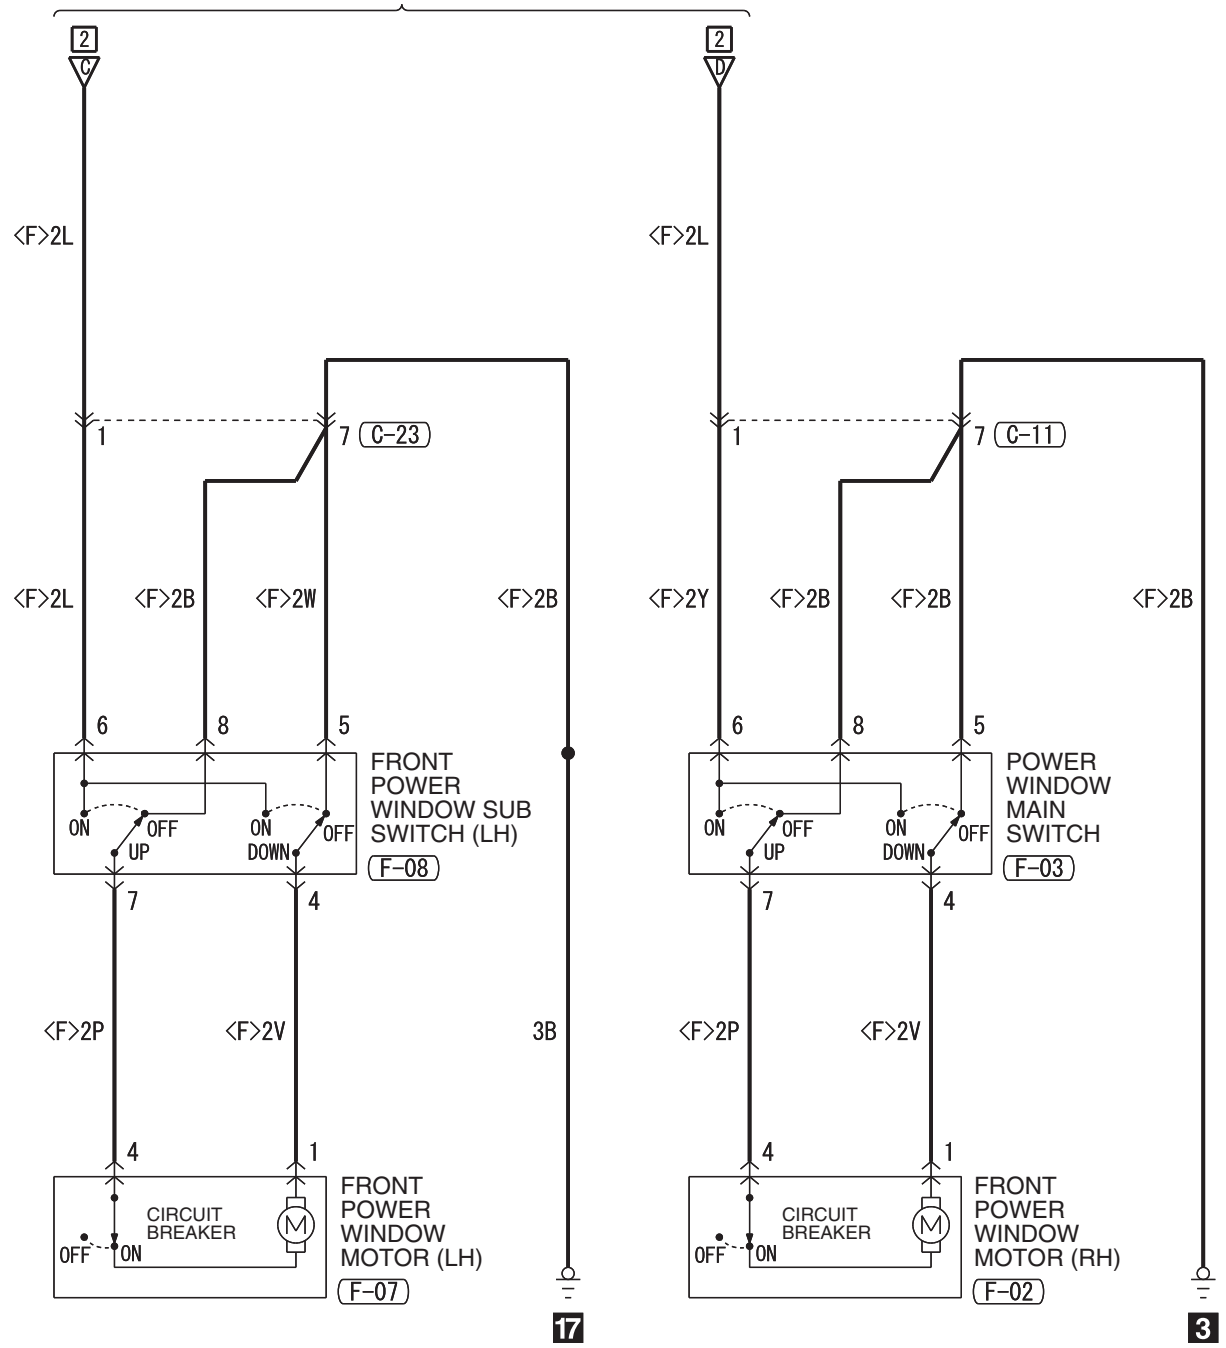

POWER WINDOW RELAY

Wire colour code
 B: Black LG: Light green G: Green L: Blue W: White Y: Yellow SB: Sky blue
 BR: Brown O: Orange GR: Grey R: Red P: Pink V: Violet PU: Purple SI: Silver