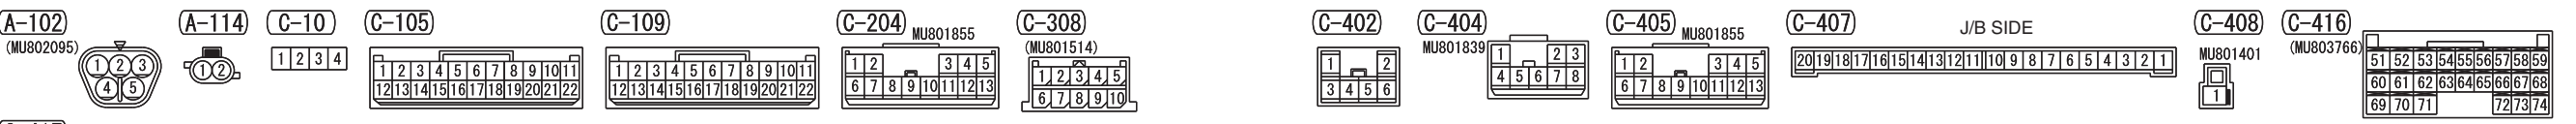

NOTE
 *1: VEHICLES WITHOUT KOS
 *2: VEHICLES WITH KOS

Wire colour code
 B: Black LG: Light green G: Green L: Blue W: White Y: Yellow SB: Sky blue
 BR: Brown O: Orange GR: Grey R: Red P: Pink V: Violet PU: Purple SI: Silver