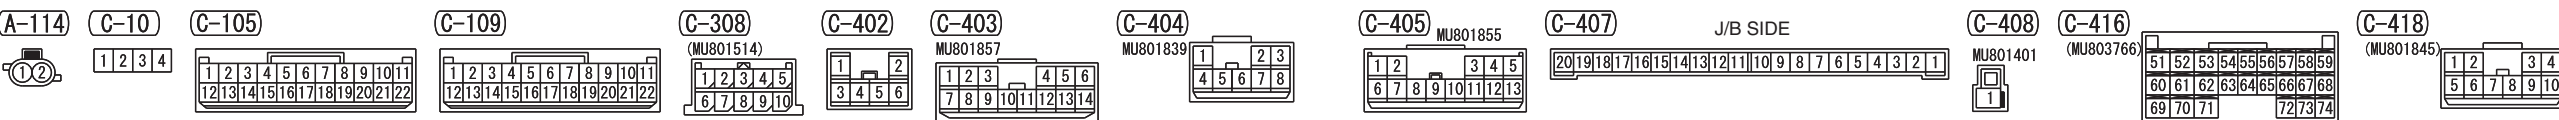

NOTE
 *1: VEHICLES WITHOUT KOS
 *2: VEHICLES WITH KOS

Wire colour code
 B: Black LG: Light green G: Green L: Blue W: White Y: Yellow SB: Sky blue
 BR: Brown O: Orange GR: Grey R: Red P: Pink V: Violet PU: Purple SI: Silver