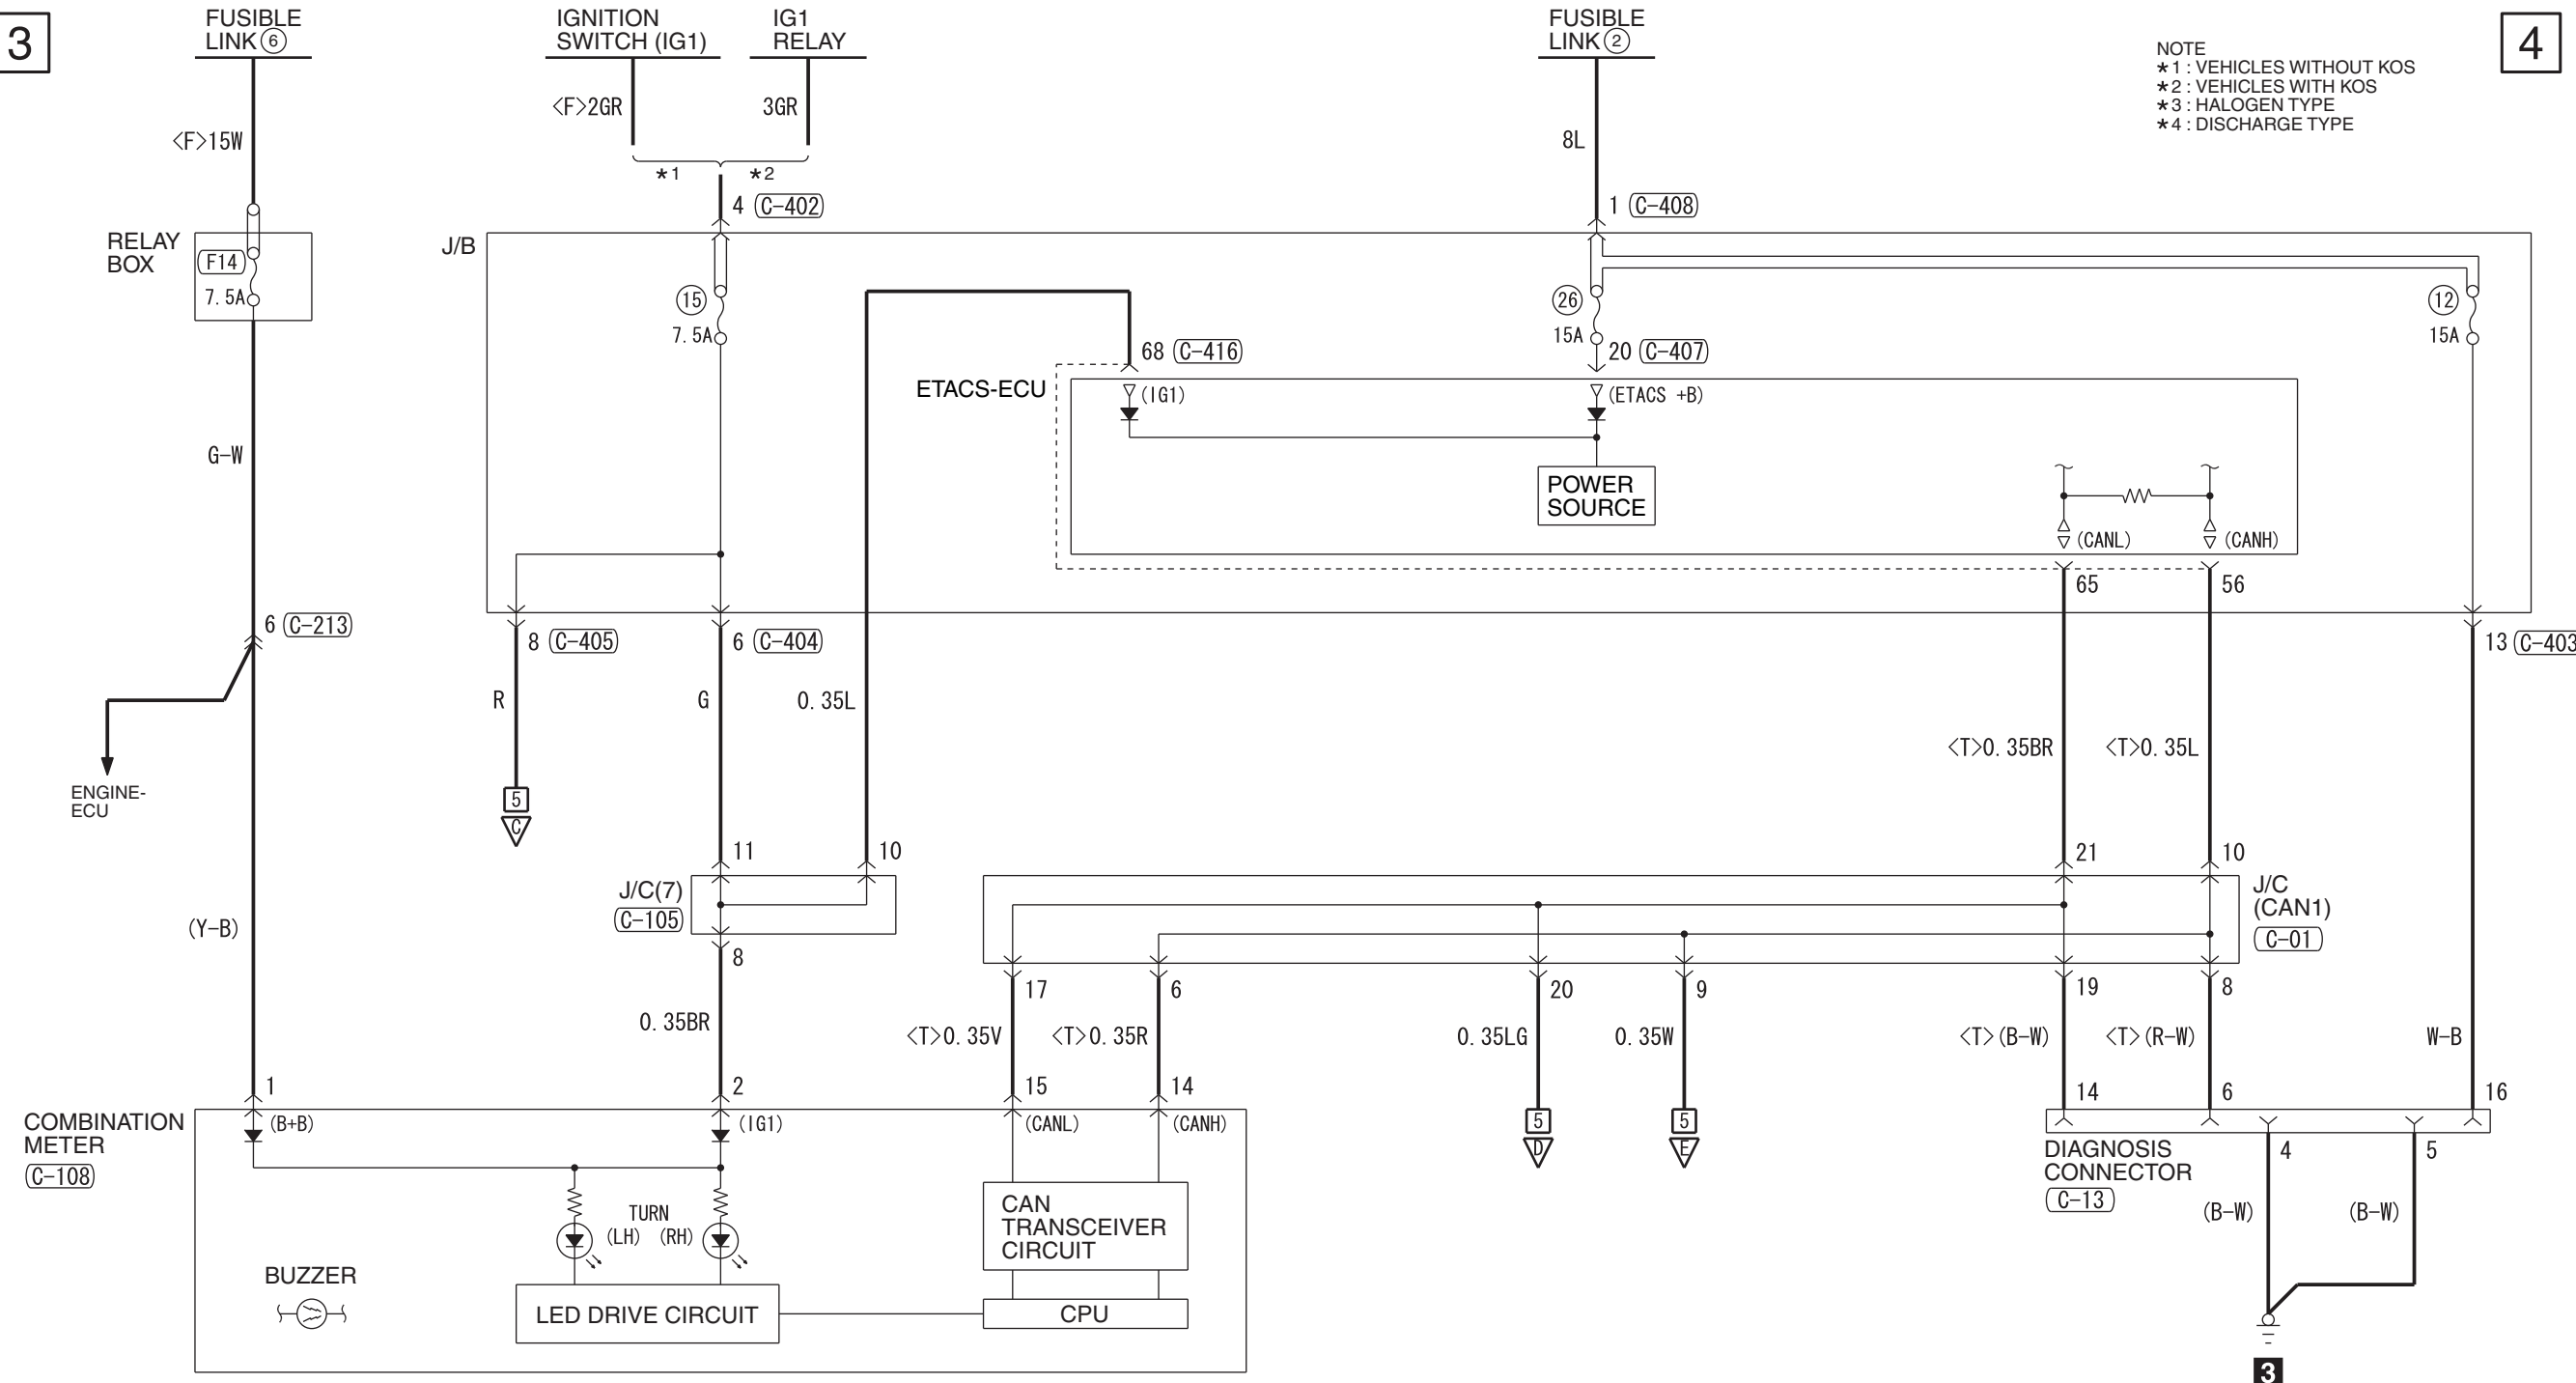

NOTE
 *1 : VEHICLES WITHOUT KOS
 *2 : VEHICLES WITH KOS
 *3 : HALOGEN TYPE
 *4 : DISCHARGE TYPE

Wire colour code
 B: Black LG: Light green G: Green L: Blue W: White Y: Yellow SB: Sky blue
 BR: Brown O: Orange GR: Grey R: Red P: Pink V: Violet PU: Purple SI: Silver