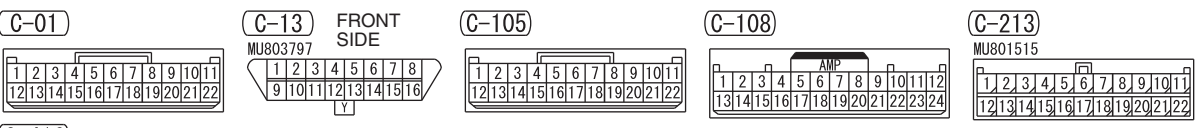

NOTE
 *1 : VEHICLES WITHOUT KOS
 *2 : VEHICLES WITH KOS
 *3 : HALOGEN TYPE
 *4 : DISCHARGE TYPE

Wire colour code
 B: Black LG: Light green G: Green L: Blue W: White Y: Yellow SB: Sky blue
 BR: Brown O: Orange GR: Grey R: Red P: Pink V: Violet PU: Purple SI: Silver