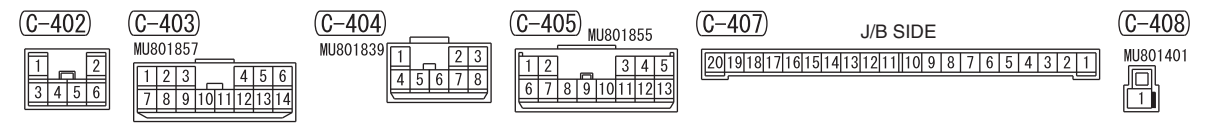

NOTE
 *1 : VEHICLES WITHOUT KOS
 *2 : VEHICLES WITH KOS
 *3 : HALOGEN TYPE
 *4 : DISCHARGE TYPE

Wire colour code
 B: Black LG: Light green G: Green L: Blue W: White Y: Yellow SB: Sky blue
 BR: Brown O: Orange GR: Grey R: Red P: Pink V: Violet PU: Purple SI: Silver