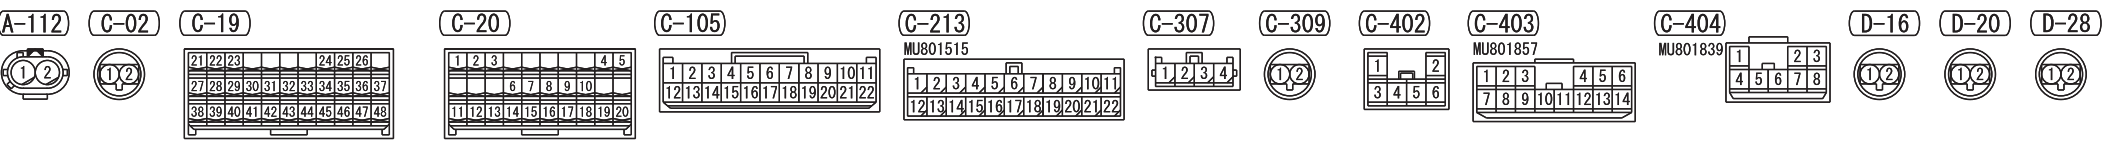

NOTE
 *1: CONNECTOR COUPLED: ON
 CONNECTOR UNCOUPLED: OFF
 *2: VEHICLES WITHOUT KOS
 *3: VEHICLES WITH KOS

Wire colour code
 B: Black LG: Light green G: Green L: Blue W: White Y: Yellow SB: Sky blue
 BR: Brown O: Orange GR: Grey R: Red P: Pink V: Violet PU: Purple SI: Silver