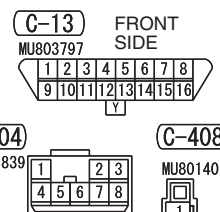

NOTE
*1: VEHICLES WITHOUT KOS
*2: VEHICLES WITH KOS

Wire colour code
B: Black LG: Light green G: Green L: Blue W: White Y: Yellow SB: Sky blue
BR: Brown O: Orange GR: Grey R: Red P: Pink V: Violet PU: Purple SI: Silver