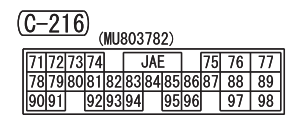

NOTE
*1: VEHICLES WITHOUT KOS
*2: VEHICLES WITH KOS

Wire colour code
B: Black LG: Light green G: Green L: Blue W: White Y: Yellow SB: Sky blue
BR: Brown O: Orange GR: Grey R: Red P: Pink V: Violet PU: Purple SI: Silver