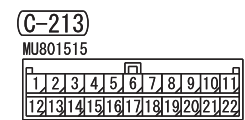

NOTE
*1: VEHICLES WITHOUT KOS
*2: VEHICLES WITH KOS

Wire colour code
B: Black LG: Light green G: Green L: Blue W: White Y: Yellow SB: Sky blue
BR: Brown O: Orange GR: Grey R: Red P: Pink V: Violet PU: Purple SI: Silver