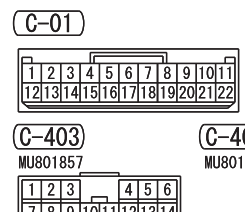

NOTE
*1: VEHICLES WITHOUT KOS
*2: VEHICLES WITH KOS

Wire colour code
B: Black LG: Light green G: Green L: Blue W: White Y: Yellow SB: Sky blue
BR: Brown O: Orange GR: Grey R: Red P: Pink V: Violet PU: Purple SI: Silver