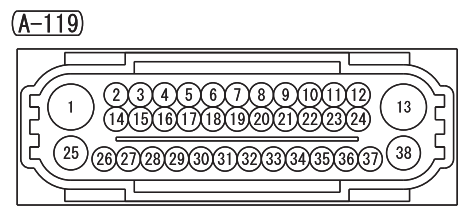

NOTE
*1: VEHICLES WITHOUT KOS
*2: VEHICLES WITH KOS

Wire colour code
B: Black LG: Light green G: Green L: Blue W: White Y: Yellow SB: Sky blue
BR: Brown O: Orange GR: Grey R: Red P: Pink V: Violet PU: Purple SI: Silver