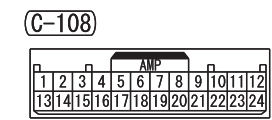

NOTE
*1: VEHICLES WITHOUT KOS
*2: VEHICLES WITH KOS

Wire colour code
B: Black LG: Light green G: Green L: Blue W: White Y: Yellow SB: Sky blue
BR: Brown O: Orange GR: Grey R: Red P: Pink V: Violet PU: Purple SI: Silver