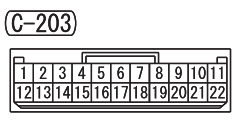

NOTE
*1: VEHICLES WITHOUT KOS
*2: VEHICLES WITH KOS

Wire colour code
B: Black LG: Light green G: Green L: Blue W: White Y: Yellow SB: Sky blue
BR: Brown O: Orange GR: Grey R: Red P: Pink V: Violet PU: Purple SI: Silver