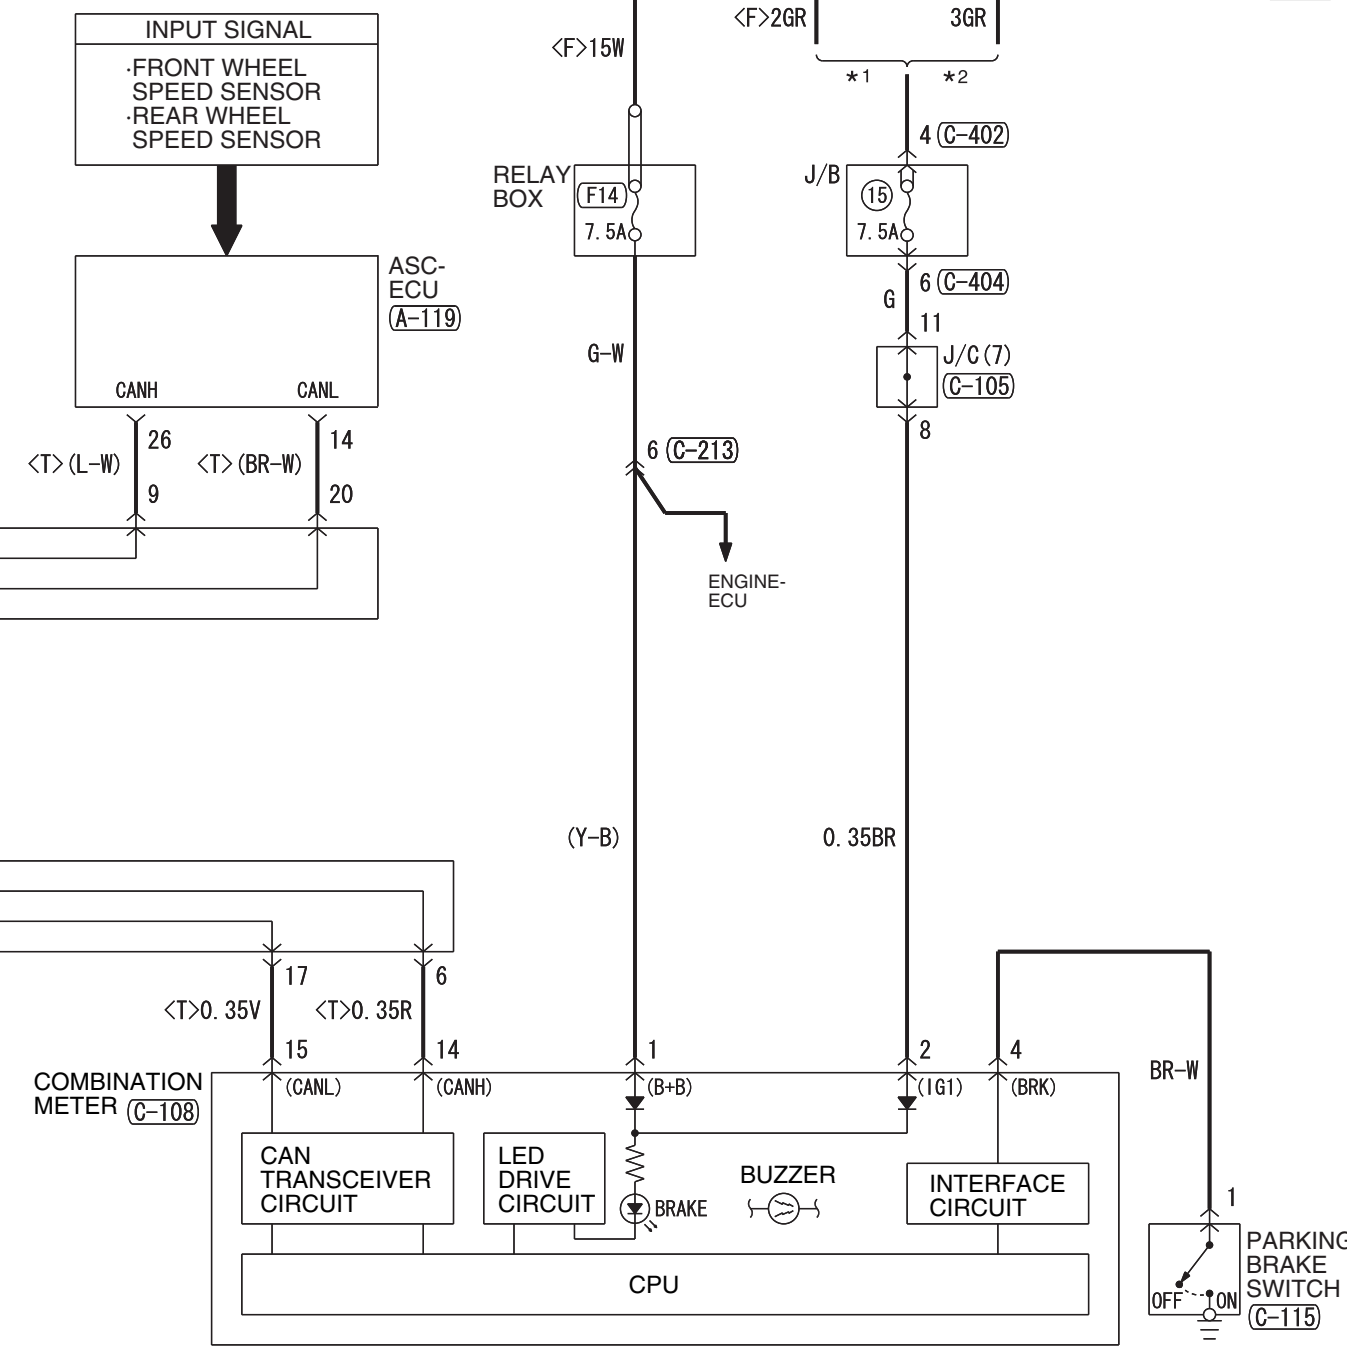

NOTE
*1: VEHICLES WITHOUT KOS
*2: VEHICLES WITH KOS

Wire colour code
B: Black LG: Light green G: Green L: Blue W: White Y: Yellow SB: Sky blue
BR: Brown O: Orange GR: Grey R: Red P: Pink V: Violet PU: Purple SI: Silver