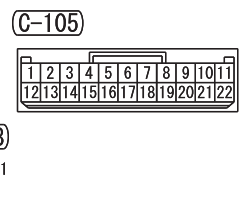

NOTE
*1: VEHICLES WITHOUT KOS
*2: VEHICLES WITH KOS

Wire colour code
B: Black LG: Light green G: Green L: Blue W: White Y: Yellow SB: Sky blue
BR: Brown O: Orange GR: Grey R: Red P: Pink V: Violet PU: Purple SI: Silver