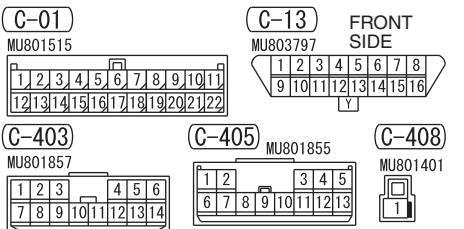

NOTE  
 \*1: VEHICLES WITHOUT KOS  
 \*2: VEHICLES WITH KOS

Wire colour code  
 B: Black LG: Light green G: Green L: Blue W: White Y: Yellow SB: Sky blue  
 BR: Brown O: Orange GR: Grey R: Red P: Pink V: Violet PU: Purple SI: Silver