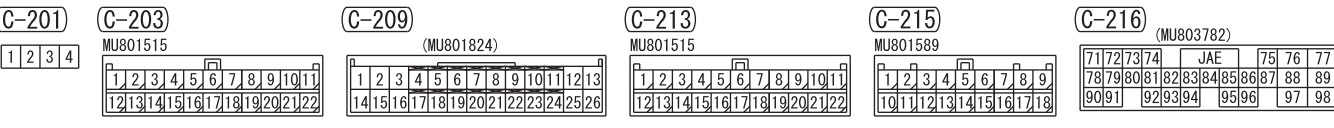

NOTE  
 \*1: VEHICLES WITHOUT KOS  
 \*2: VEHICLES WITH KOS

Wire colour code  
 B: Black LG: Light green G: Green L: Blue W: White Y: Yellow SB: Sky blue  
 BR: Brown O: Orange GR: Grey R: Red P: Pink V: Violet PU: Purple SI: Silver