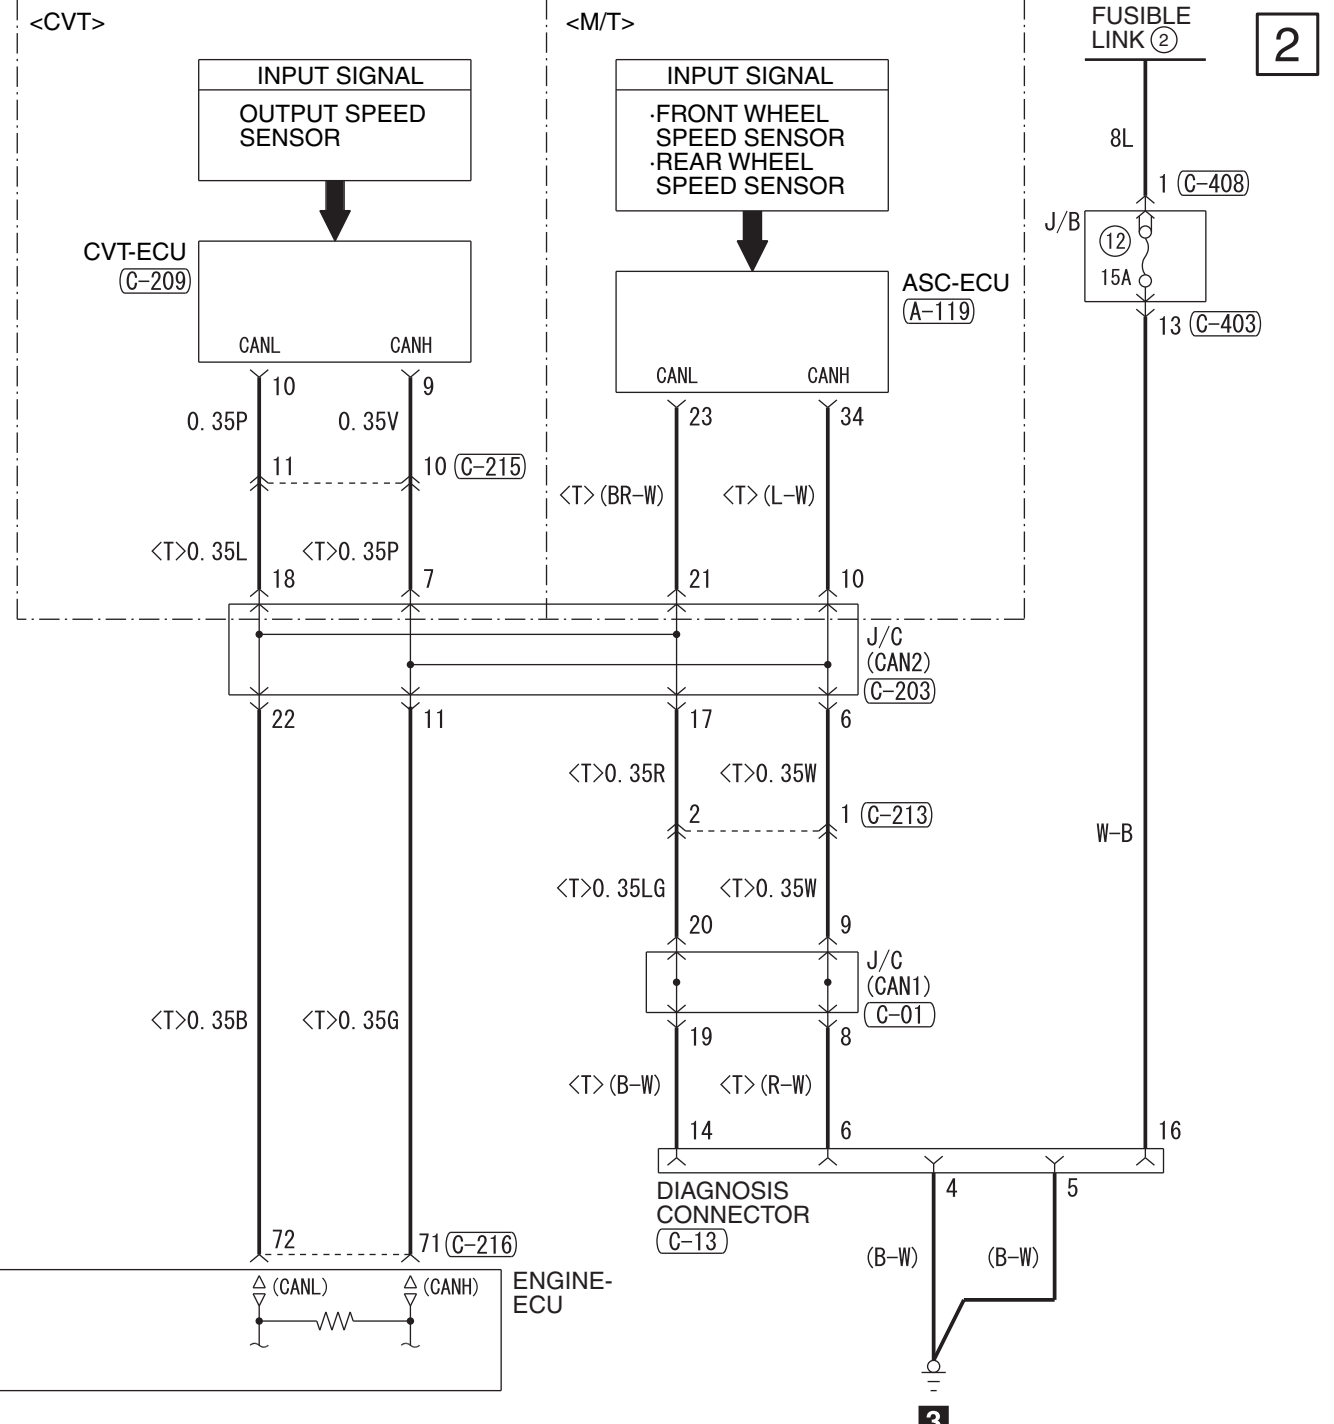

NOTE  
 \*1: VEHICLES WITHOUT KOS  
 \*2: VEHICLES WITH KOS

Wire colour code  
 B: Black LG: Light green G: Green L: Blue W: White Y: Yellow SB: Sky blue  
 BR: Brown O: Orange GR: Grey R: Red P: Pink V: Violet PU: Purple SI: Silver