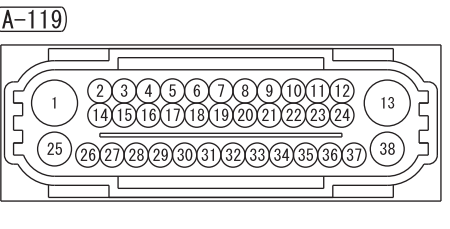

NOTE  
 \*1: VEHICLES WITHOUT KOS  
 \*2: VEHICLES WITH KOS

Wire colour code  
 B: Black LG: Light green G: Green L: Blue W: White Y: Yellow SB: Sky blue  
 BR: Brown O: Orange GR: Grey R: Red P: Pink V: Violet PU: Purple SI: Silver