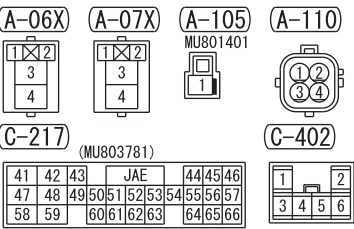

NOTE  
 \*1: VEHICLES WITHOUT KOS  
 \*2: VEHICLES WITH KOS

Wire colour code  
 B: Black LG: Light green G: Green L: Blue W: White Y: Yellow SB: Sky blue  
 BR: Brown O: Orange GR: Grey R: Red P: Pink V: Violet PU: Purple SI: Silver