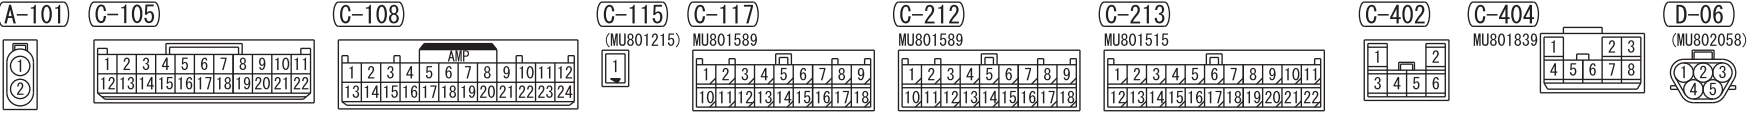

NOTE
 *1 : VEHICLES WITHOUT KOS
 *2 : VEHICLES WITH KOS

Wire colour code
 B: Black LG: Light green G: Green L: Blue W: White Y: Yellow SB: Sky blue
 BR: Brown O: Orange GR: Grey R: Red P: Pink V: Violet PU: Purple SI: Silver