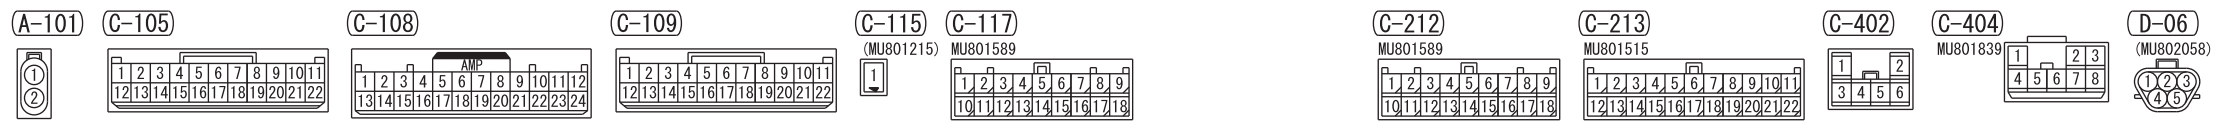

NOTE
 *1 : VEHICLES WITHOUT KOS
 *2 : VEHICLES WITH KOS

Wire colour code
 B: Black LG: Light green G: Green L: Blue W: White Y: Yellow SB: Sky blue
 BR: Brown O: Orange GR: Grey R: Red P: Pink V: Violet PU: Purple SI: Silver