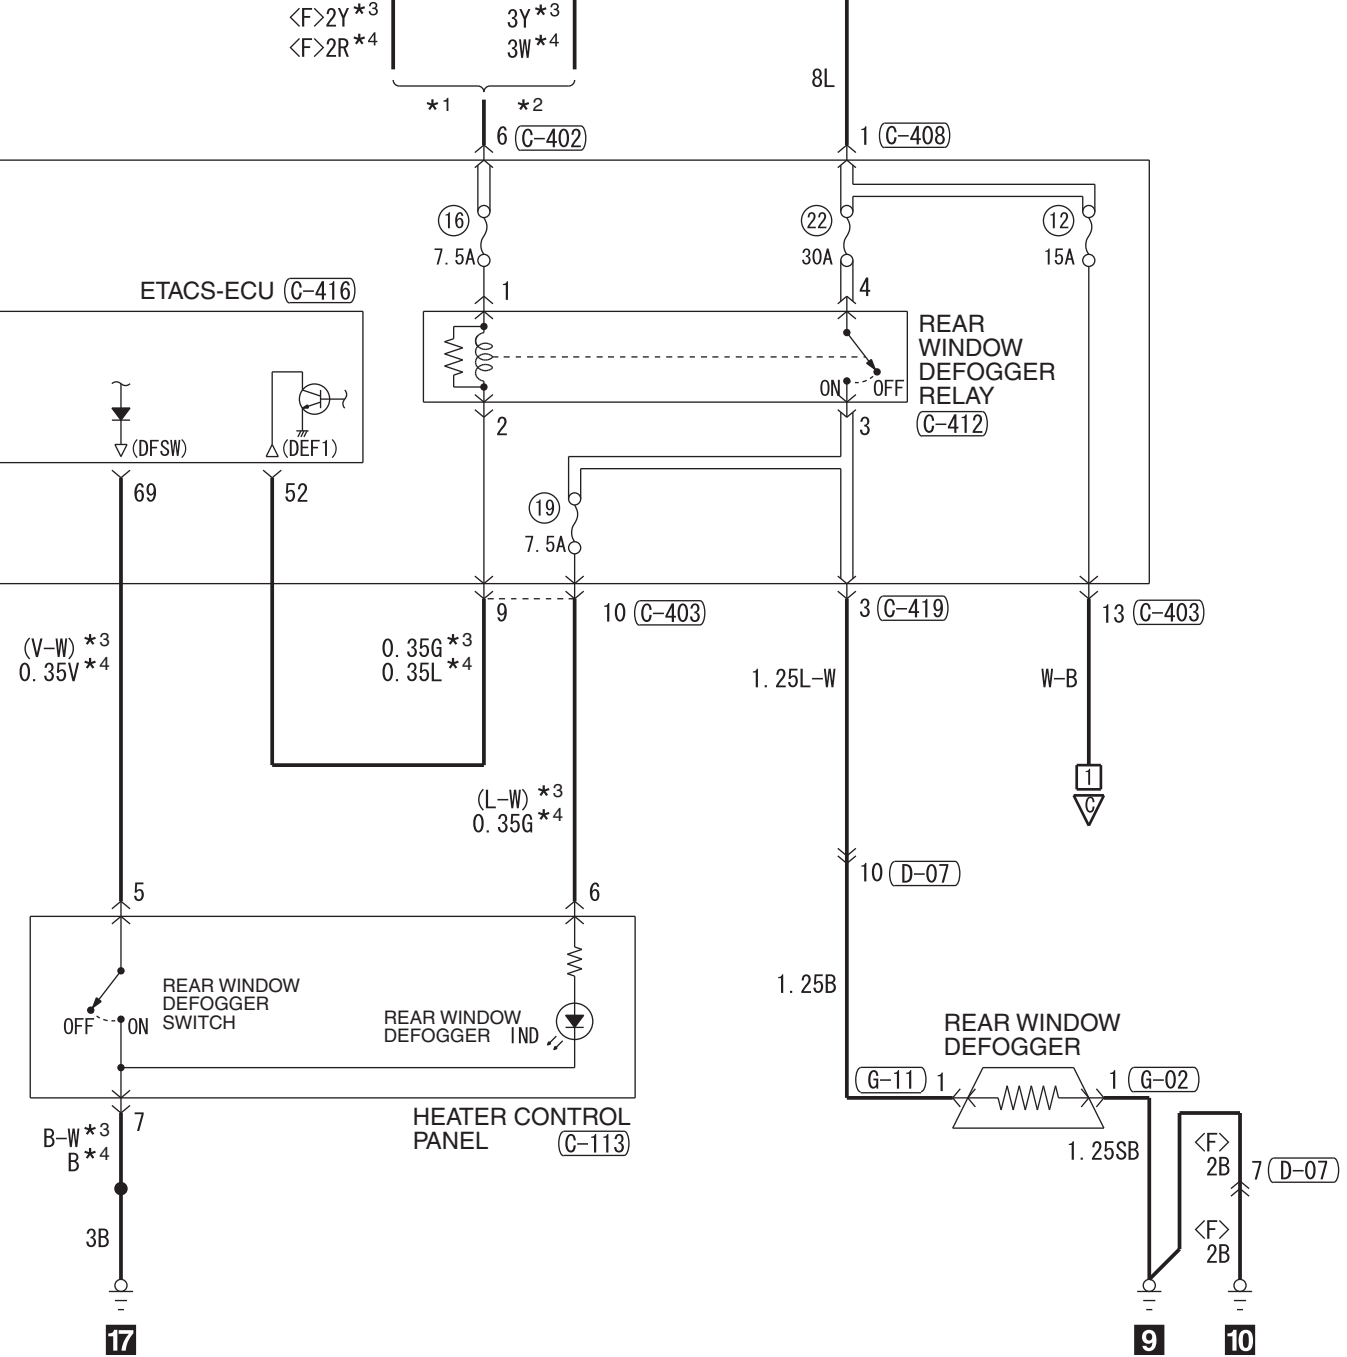

NOTE
 *1 : VEHICLES WITHOUT KOS
 *2 : VEHICLES WITH KOS
 *3 : LHD
 *4 : RHD

Wiring Diagrams:
 (C-01) MU803797, (C-13) FRONT SIDE MU801855, (C-113) MU801855, (C-203) MU801855, (C-213) MU801855, (C-416) MU803766, (C-419) MU801855, (D-07) MU801855, (G-02) MU801215, (G-11) MU801215, (C-216) MU803782, (C-402) MU801855, (C-403) MU801855, (C-408) MU801401, (C-412) MU801855

Wire colour code
 B: Black LG: Light green G: Green L: Blue W: White Y: Yellow SB: Sky blue
 BR: Brown O: Orange GR: Grey R: Red P: Pink V: Violet PU: Purple SI: Silver