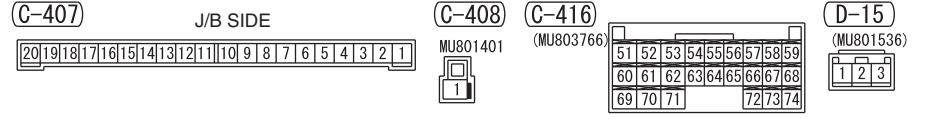

NOTE

- *1 : VEHICLES WITHOUT KOS
- *2 : VEHICLES WITH KOS
- *3 : VEHICLES WITHOUT LED REAR COMBINATION LAMP
- *4 : VEHICLES WITH LED REAR COMBINATION LAMP

Wire colour code
 B: Black LG: Light green G: Green L: Blue W: White Y: Yellow SB: Sky blue
 BR: Brown O: Orange GR: Grey R: Red P: Pink V: Violet PU: Purple SI: Silver