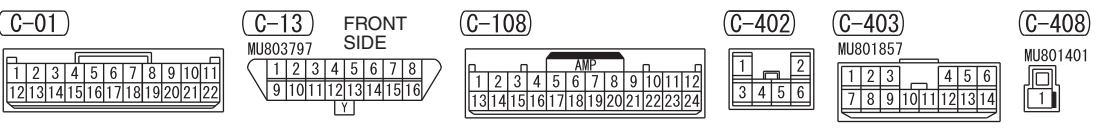

NOTE
 *1 : VEHICLES WITHOUT KOS
 *2 : VEHICLES WITH KOS
 *3 : VEHICLES WITHOUT LED REAR COMBINATION LAMP
 *4 : VEHICLES WITH LED REAR COMBINATION LAMP

Wire colour code
 B: Black LG: Light green G: Green L: Blue W: White Y: Yellow SB: Sky blue
 BR: Brown O: Orange GR: Grey R: Red P: Pink V: Violet PU: Purple SI: Silver