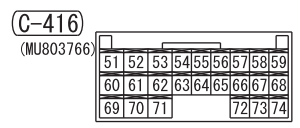

NOTE
 *1 : VEHICLES WITHOUT KOS
 *2 : VEHICLES WITH KOS
 *3 : VEHICLES WITHOUT LED REAR COMBINATION LAMP
 *4 : VEHICLES WITH LED REAR COMBINATION LAMP

Wire colour code
 B: Black LG: Light green G: Green L: Blue W: White Y: Yellow SB: Sky blue
 BR: Brown O: Orange GR: Grey R: Red P: Pink V: Violet PU: Purple SI: Silver