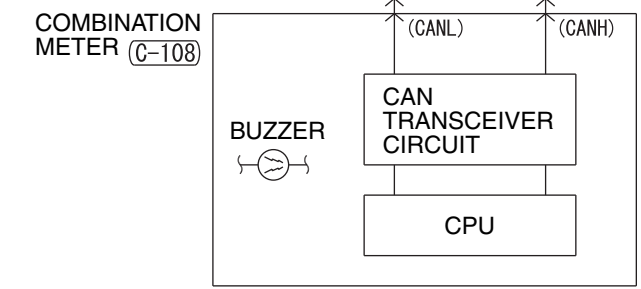

NOTE
 *1 : VEHICLES WITHOUT KOS
 *2 : VEHICLES WITH KOS
 *3 : VEHICLES WITHOUT LED REAR COMBINATION LAMP
 *4 : VEHICLES WITH LED REAR COMBINATION LAMP

Wire colour code
 B: Black LG: Light green G: Green L: Blue W: White Y: Yellow SB: Sky blue
 BR: Brown O: Orange GR: Grey R: Red P: Pink V: Violet PU: Purple SI: Silver