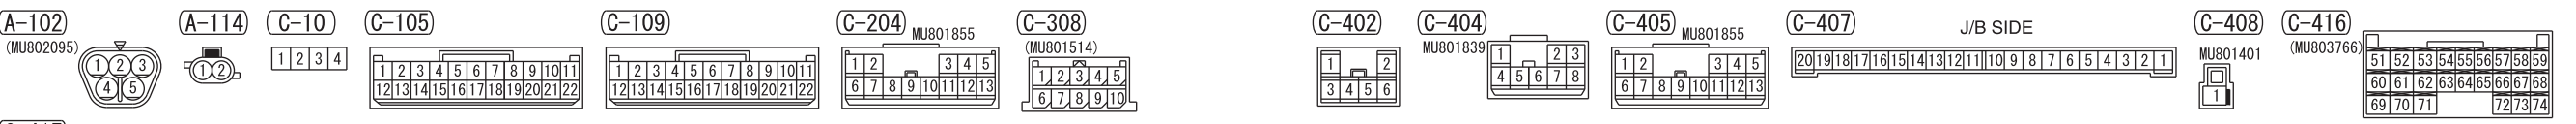

NOTE
 *1 : VEHICLES WITHOUT KOS
 *2 : VEHICLES WITH KOS
 *3 : VEHICLES WITH ABS
 *4 : VEHICLES WITH ASC

Wire colour code
 B: Black LG: Light green G: Green L: Blue W: White Y: Yellow SB: Sky blue
 BR: Brown O: Orange GR: Grey R: Red P: Pink V: Violet PU: Purple SI: Silver