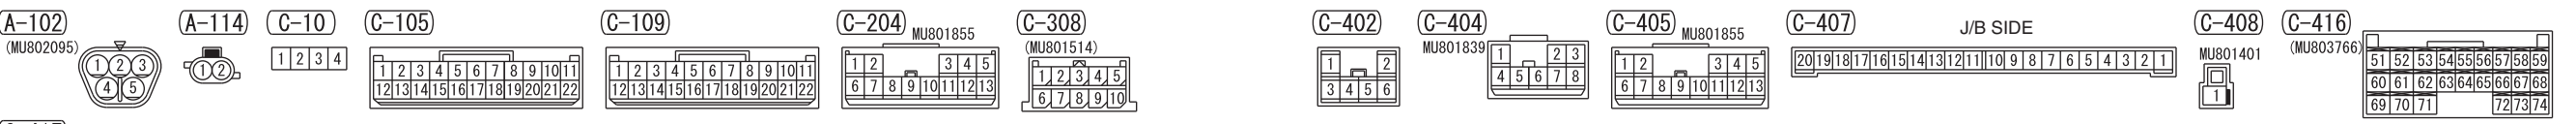

NOTE  
 \*1: VEHICLES WITHOUT KOS  
 \*2: VEHICLES WITH KOS

Wire colour code  
 B: Black LG: Light green G: Green L: Blue W: White Y: Yellow SB: Sky blue  
 BR: Brown O: Orange GR: Grey R: Red P: Pink V: Violet PU: Purple SI: Silver