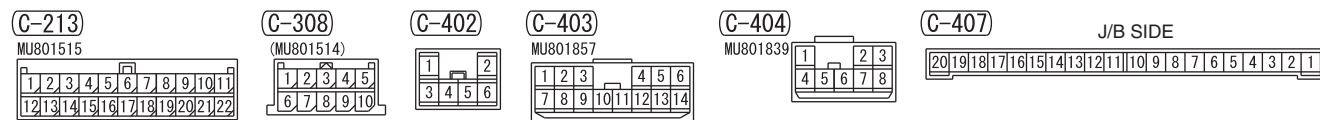

NOTE
 *1: VEHICLES WITHOUT KOS
 *2: VEHICLES WITH KOS
 *3: HEADLAMP(HALOGEN TYPE)
 *4: HEADLAMP(DISCHARGE TYPE)

Wire colour code
 B: Black LG: Light green G: Green L: Blue W: White Y: Yellow SB: Sky blue
 BR: Brown O: Orange GR: Grey R: Red P: Pink V: Violet PU: Purple SI: Silver