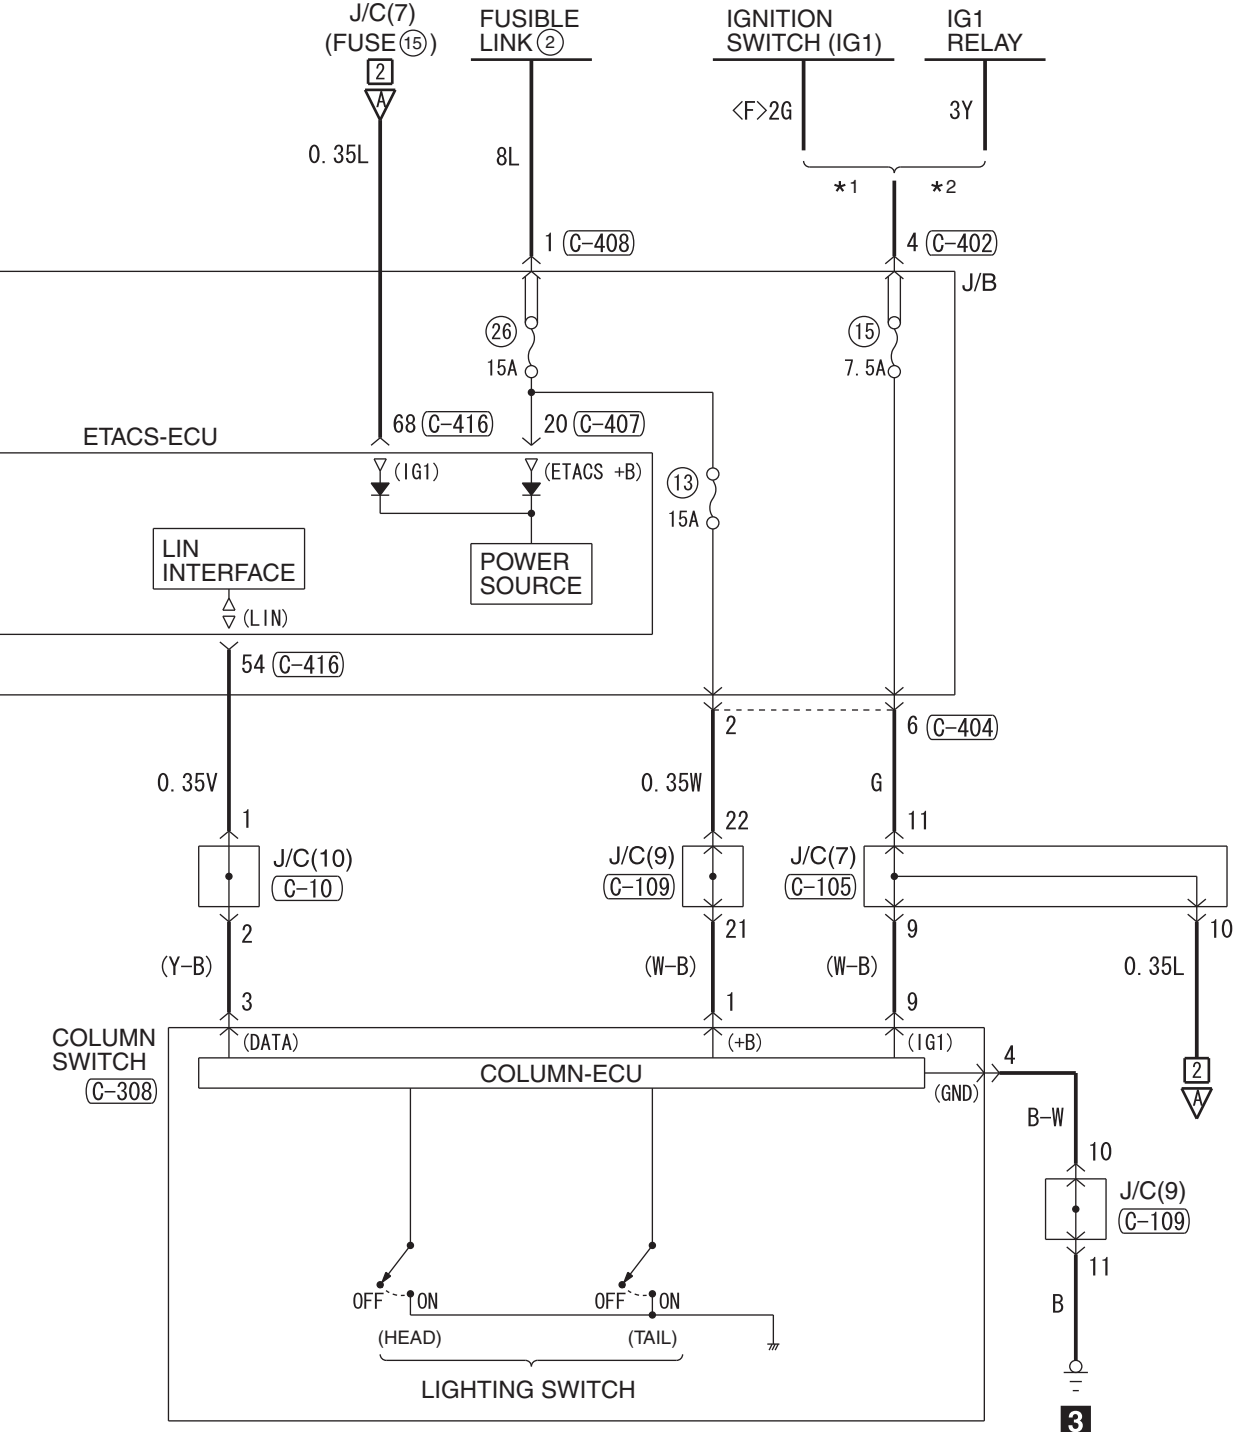

NOTE
 *1: VEHICLES WITHOUT KOS
 *2: VEHICLES WITH KOS
 *3: HEADLAMP(HALOGEN TYPE)
 *4: HEADLAMP(DISCHARGE TYPE)

Wire colour code
 B: Black LG: Light green G: Green L: Blue W: White Y: Yellow SB: Sky blue
 BR: Brown O: Orange GR: Grey R: Red P: Pink V: Violet PU: Purple SI: Silver