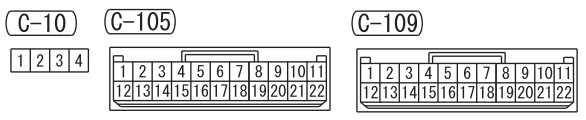

NOTE
 *1: VEHICLES WITHOUT KOS
 *2: VEHICLES WITH KOS
 *3: HEADLAMP(HALOGEN TYPE)
 *4: HEADLAMP(DISCHARGE TYPE)

Wire colour code
 B: Black LG: Light green G: Green L: Blue W: White Y: Yellow SB: Sky blue
 BR: Brown O: Orange GR: Grey R: Red P: Pink V: Violet PU: Purple SI: Silver