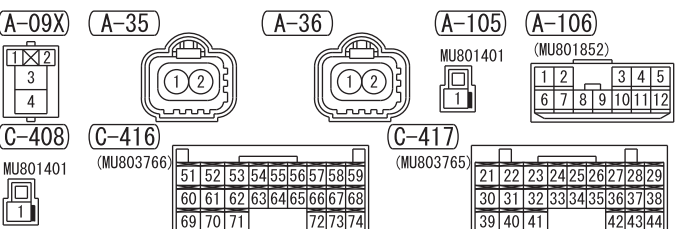

NOTE
 *1: VEHICLES WITHOUT KOS
 *2: VEHICLES WITH KOS
 *3: HEADLAMP(HALOGEN TYPE)
 *4: HEADLAMP(DISCHARGE TYPE)

Wire colour code
 B: Black LG: Light green G: Green L: Blue W: White Y: Yellow SB: Sky blue
 BR: Brown O: Orange GR: Grey R: Red P: Pink V: Violet PU: Purple SI: Silver