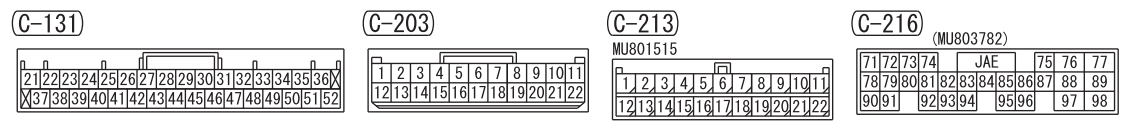

NOTE
 *1: VEHICLES WITH ABS
 *2: VEHICLES WITH ASC

Wire colour code
 B: Black LG: Light green G: Green L: Blue W: White Y: Yellow SB: Sky blue
 BR: Brown O: Orange GR: Grey R: Red P: Pink V: Violet PU: Purple SI: Silver