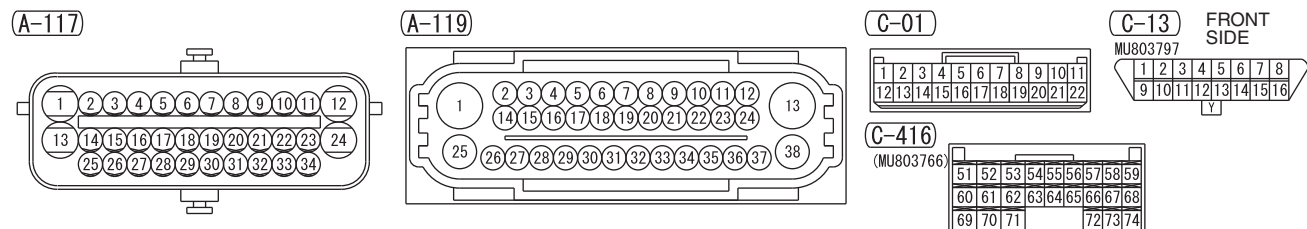

NOTE
 *1: VEHICLES WITH ABS
 *2: VEHICLES WITH ASC

Wire colour code
 B: Black LG: Light green G: Green L: Blue W: White Y: Yellow SB: Sky blue
 BR: Brown O: Orange GR: Grey R: Red P: Pink V: Violet PU: Purple SI: Silver