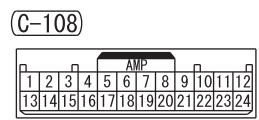

NOTE
 *1: VEHICLES WITHOUT KOS
 *2: VEHICLES WITH KOS

Wire colour code
 B: Black LG: Light green G: Green L: Blue W: White Y: Yellow SB: Sky blue
 BR: Brown O: Orange GR: Grey R: Red P: Pink V: Violet PU: Purple SI: Silver