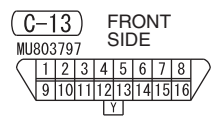

NOTE
 *1: VEHICLES WITHOUT KOS
 *2: VEHICLES WITH KOS

Wire colour code
 B: Black LG: Light green G: Green L: Blue W: White Y: Yellow SB: Sky blue
 BR: Brown O: Orange GR: Grey R: Red P: Pink V: Violet PU: Purple SI: Silver