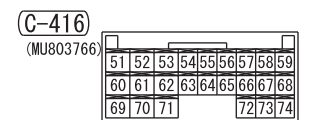

NOTE
 *1: VEHICLES WITHOUT KOS
 *2: VEHICLES WITH KOS

Wire colour code
 B: Black LG: Light green G: Green L: Blue W: White Y: Yellow SB: Sky blue
 BR: Brown O: Orange GR: Grey R: Red P: Pink V: Violet PU: Purple SI: Silver