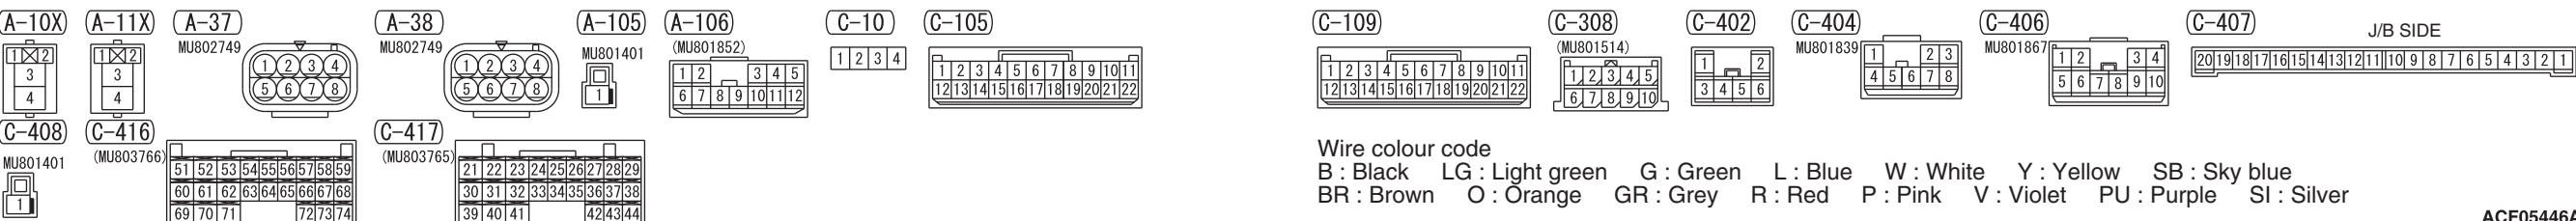

NOTE
 *1: VEHICLES WITHOUT KOS
 *2: VEHICLES WITH KOS

Wire colour code
 B: Black LG: Light green G: Green L: Blue W: White Y: Yellow SB: Sky blue
 BR: Brown O: Orange GR: Grey R: Red P: Pink V: Violet PU: Purple SI: Silver