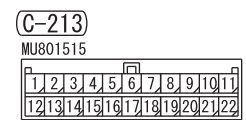

NOTE
 *1: VEHICLES WITHOUT KOS
 *2: VEHICLES WITH KOS

Wire colour code
 B: Black LG: Light green G: Green L: Blue W: White Y: Yellow SB: Sky blue
 BR: Brown O: Orange GR: Grey R: Red P: Pink V: Violet PU: Purple SI: Silver