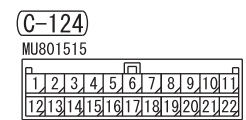

NOTE
 *1: VEHICLES WITHOUT KOS
 *2: VEHICLES WITH KOS

Wire colour code
 B: Black LG: Light green G: Green L: Blue W: White Y: Yellow SB: Sky blue
 BR: Brown O: Orange GR: Grey R: Red P: Pink V: Violet PU: Purple SI: Silver