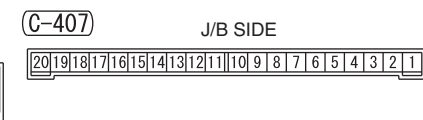

NOTE
 *1: VEHICLES WITHOUT KOS
 *2: VEHICLES WITH KOS

Wire colour code
 B: Black LG: Light green G: Green L: Blue W: White Y: Yellow SB: Sky blue
 BR: Brown O: Orange GR: Grey R: Red P: Pink V: Violet PU: Purple SI: Silver