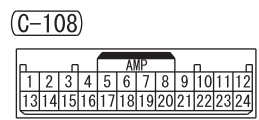

NOTE
 *1: VEHICLES WITHOUT KOS
 *2: VEHICLES WITH KOS

Wire colour code
 B: Black LG: Light green G: Green L: Blue W: White Y: Yellow SB: Sky blue
 BR: Brown O: Orange GR: Grey R: Red P: Pink V: Violet PU: Purple SI: Silver