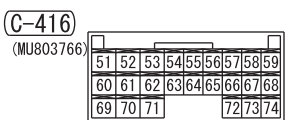

NOTE
 *1: VEHICLES WITHOUT KOS
 *2: VEHICLES WITH KOS

Wire colour code
 B: Black LG: Light green G: Green L: Blue W: White Y: Yellow SB: Sky blue
 BR: Brown O: Orange GR: Grey R: Red P: Pink V: Violet PU: Purple SI: Silver