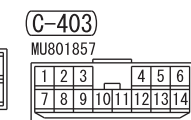

NOTE
 *1: VEHICLES WITHOUT KOS
 *2: VEHICLES WITH KOS

Wire colour code
 B: Black LG: Light green G: Green L: Blue W: White Y: Yellow SB: Sky blue
 BR: Brown O: Orange GR: Grey R: Red P: Pink V: Violet PU: Purple SI: Silver