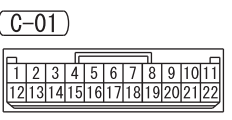

NOTE
 *1: VEHICLES WITHOUT KOS
 *2: VEHICLES WITH KOS

Wire colour code
 B: Black LG: Light green G: Green L: Blue W: White Y: Yellow SB: Sky blue
 BR: Brown O: Orange GR: Grey R: Red P: Pink V: Violet PU: Purple SI: Silver