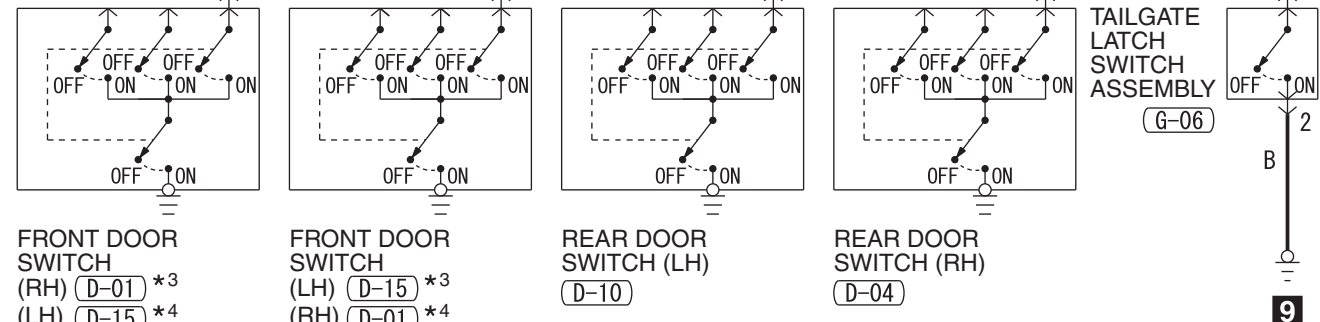

NOTE
 *1 : VEHICLES WITHOUT KOS
 *2 : VEHICLES WITH KOS
 *3 : LHD
 *4 : RHD

Wire colour code
 B: Black LG: Light green G: Green L: Blue W: White Y: Yellow SB: Sky blue
 BR: Brown O: Orange GR: Grey R: Red P: Pink V: Violet PU: Purple SI: Silver