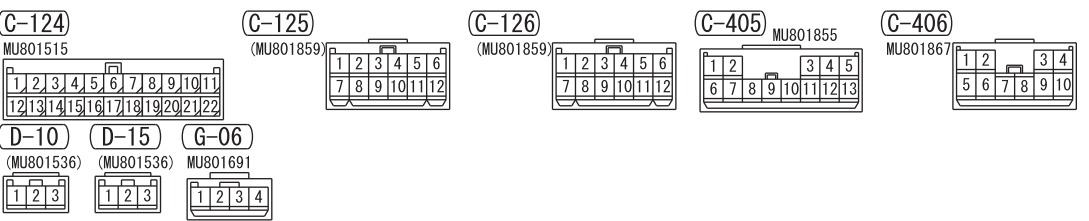

NOTE
 *1 : VEHICLES WITHOUT KOS
 *2 : VEHICLES WITH KOS
 *3 : LHD
 *4 : RHD

Wire colour code
 B: Black LG: Light green G: Green L: Blue W: White Y: Yellow SB: Sky blue
 BR: Brown O: Orange GR: Grey R: Red P: Pink V: Violet PU: Purple SI: Silver