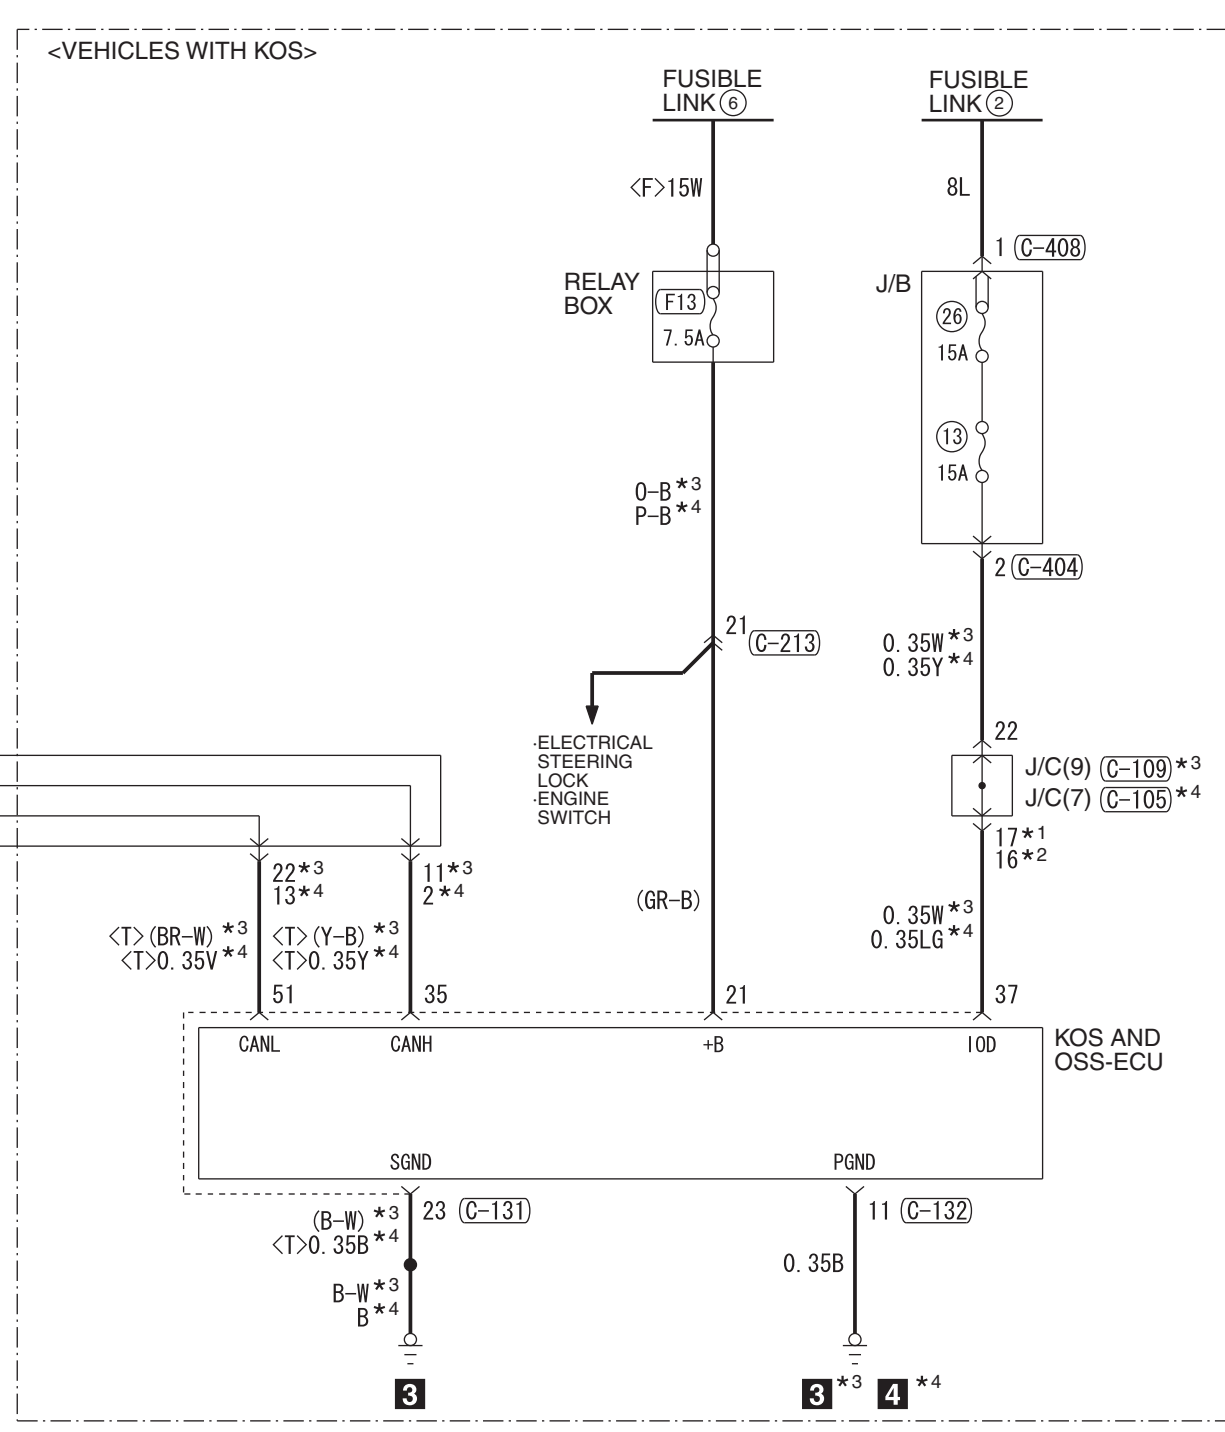

NOTE
 *1: VEHICLES WITHOUT KOS
 *2: VEHICLES WITH KOS
 *3: LHD
 *4: RHD

Wire colour code
 B: Black LG: Light green G: Green L: Blue W: White Y: Yellow SB: Sky blue
 BR: Brown O: Orange GR: Grey R: Red P: Pink V: Violet PU: Purple SI: Silver