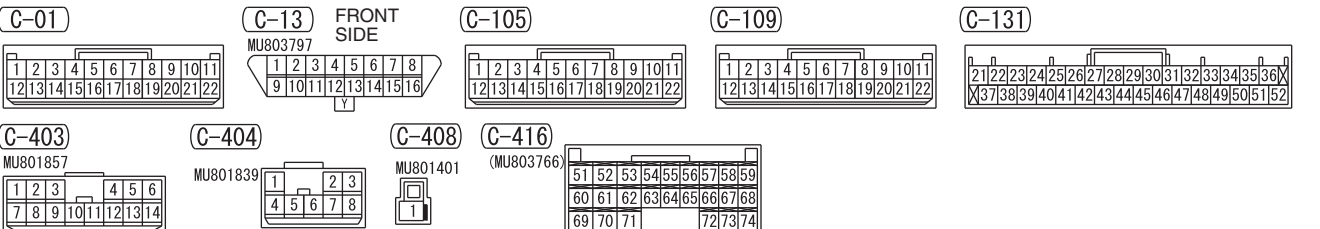

NOTE
 *1: VEHICLES WITHOUT KOS
 *2: VEHICLES WITH KOS
 *3: LHD
 *4: RHD

Wire colour code
 B: Black LG: Light green G: Green L: Blue W: White Y: Yellow SB: Sky blue
 BR: Brown O: Orange GR: Grey R: Red P: Pink V: Violet PU: Purple SI: Silver