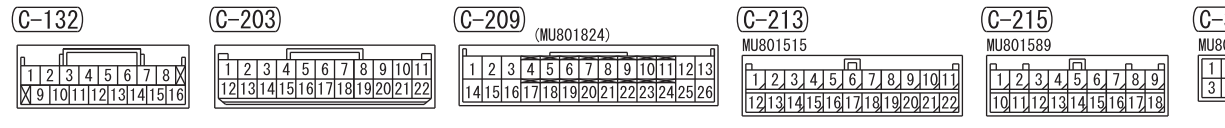

NOTE
 *1: VEHICLES WITHOUT KOS
 *2: VEHICLES WITH KOS
 *3: LHD
 *4: RHD

Wire colour code
 B: Black LG: Light green G: Green L: Blue W: White Y: Yellow SB: Sky blue
 BR: Brown O: Orange GR: Grey R: Red P: Pink V: Violet PU: Purple SI: Silver