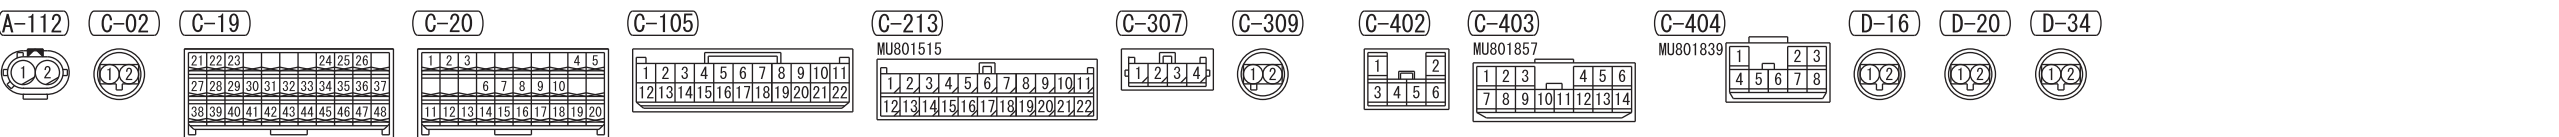

NOTE
 *1: CONNECTOR COUPLED: ON
 CONNECTOR UNCOUPLED: OFF
 *2: VEHICLES WITHOUT KOS
 *3: VEHICLES WITH KOS

Wire colour code
 B: Black LG: Light green G: Green L: Blue W: White Y: Yellow SB: Sky blue
 BR: Brown O: Orange GR: Grey R: Red P: Pink V: Violet PU: Purple SI: Silver