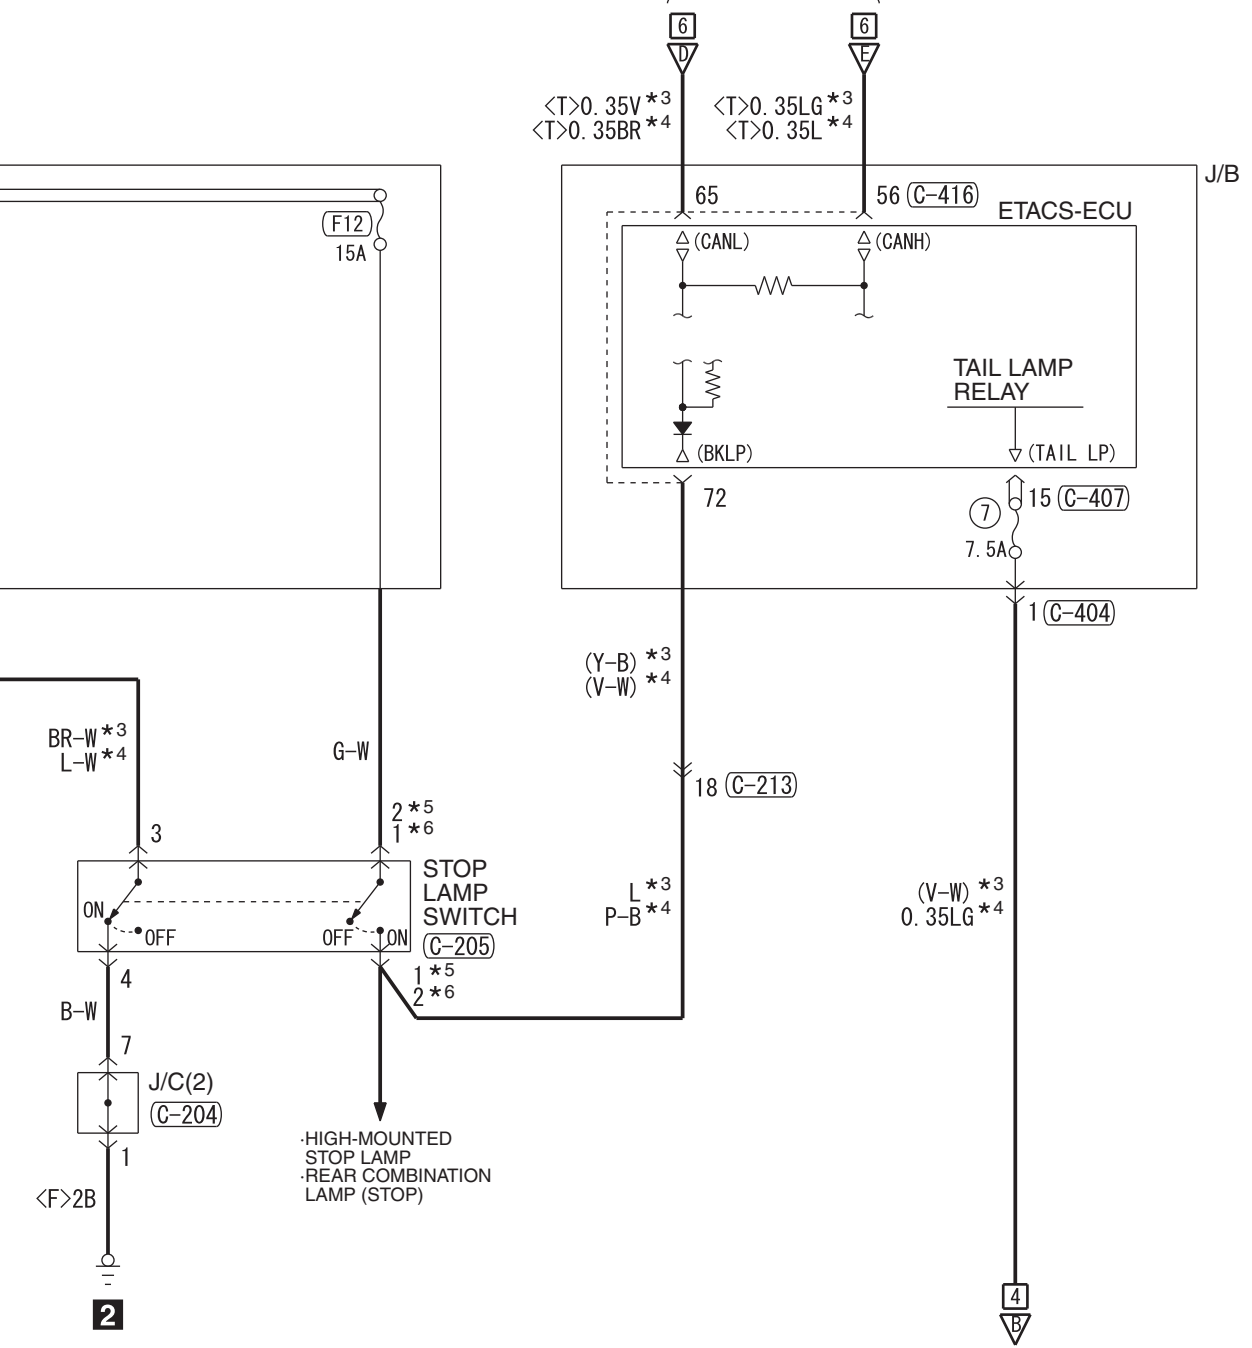

FUSIBLE LINK ⑥

- NOTE
- *1 : VEHICLES WITHOUT KOS
 - *2 : VEHICLES WITH KOS
 - *3 : LHD
 - *4 : RHD
 - *5 : VEHICLES WITHOUT LED REAR COMBINATION LAMP
 - *6 : VEHICLES WITH LED REAR COMBINATION LAMP
 - *7 : INJECTOR
 - OIL FEEDER CONTROL VALVE
 - OXYGEN SENSOR (FRONT)
 - OXYGEN SENSOR (REAR)
 - PURGE CONTROL SOLENOID VALVE

RELAY BOX

J/C(CAN1)

Wire colour code
 B : Black LG : Light green G : Green L : Blue W : White Y : Yellow SB : Sky blue
 BR : Brown O : Orange GR : Grey R : Red P : Pink V : Violet PU : Purple SI : Silver