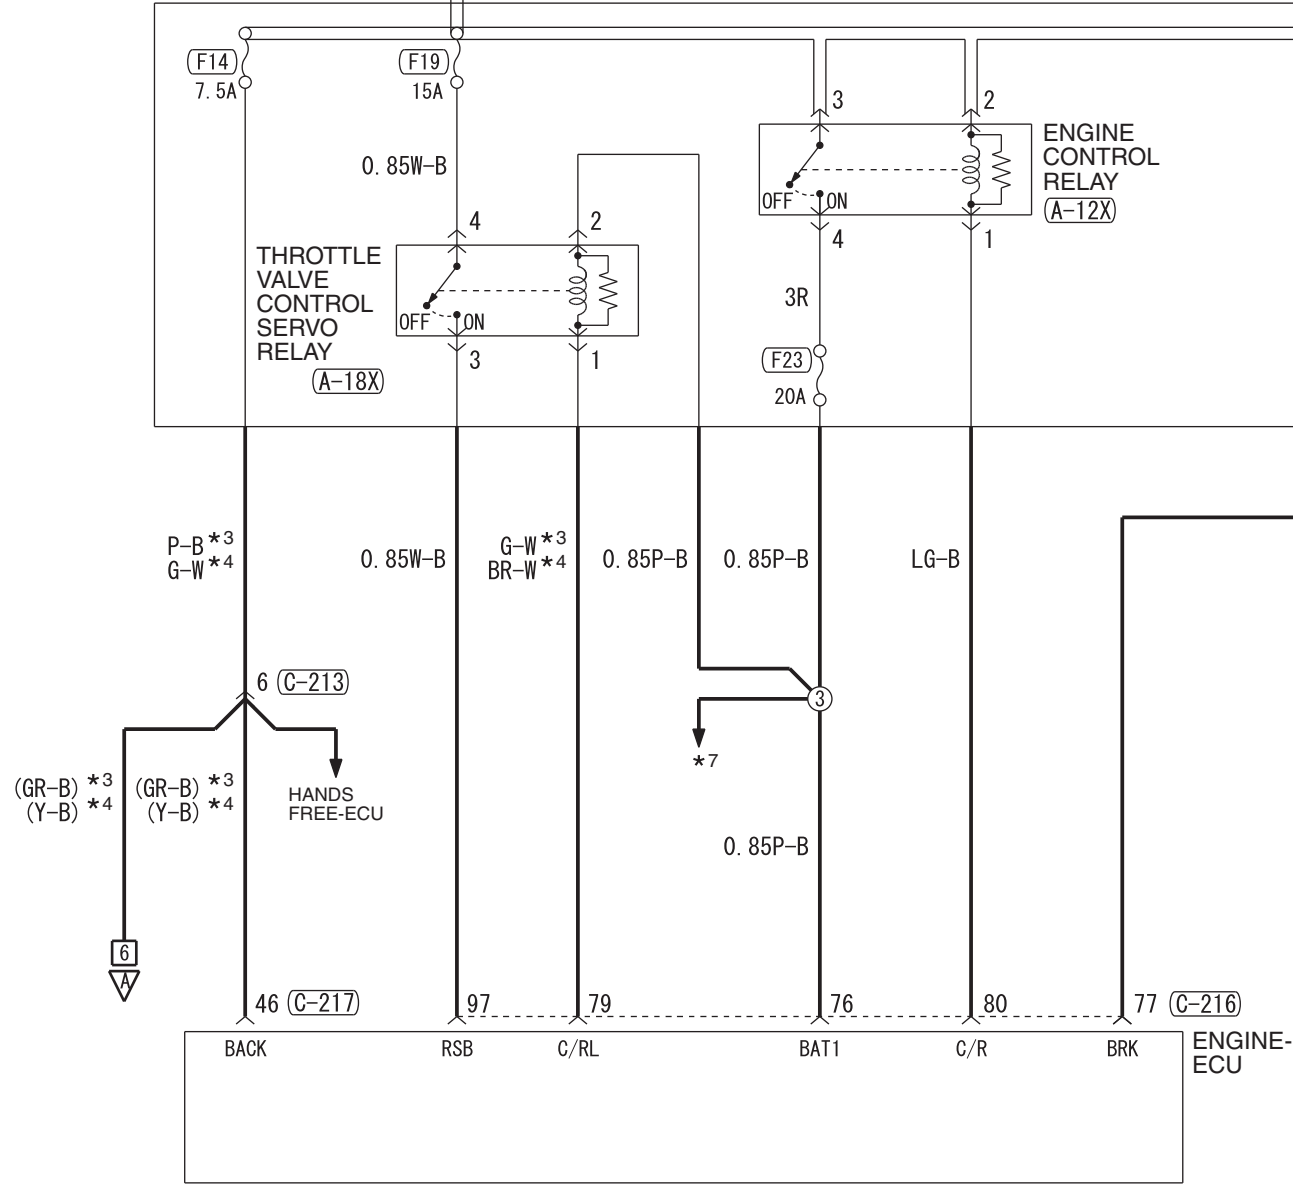

FUSIBLE LINK ⑥

- NOTE
- *1 : VEHICLES WITHOUT KOS
 - *2 : VEHICLES WITH KOS
 - *3 : LHD
 - *4 : RHD
 - *5 : VEHICLES WITHOUT LED REAR COMBINATION LAMP
 - *6 : VEHICLES WITH LED REAR COMBINATION LAMP
 - *7 : INJECTOR
 - OIL FEEDER CONTROL VALVE
 - OXYGEN SENSOR (FRONT)
 - OXYGEN SENSOR (REAR)
 - PURGE CONTROL SOLENOID VALVE

RELAY BOX

J/C(CAN1)

Wire colour code
 B : Black LG : Light green G : Green L : Blue W : White Y : Yellow SB : Sky blue
 BR : Brown O : Orange GR : Grey R : Red P : Pink V : Violet PU : Purple SI : Silver