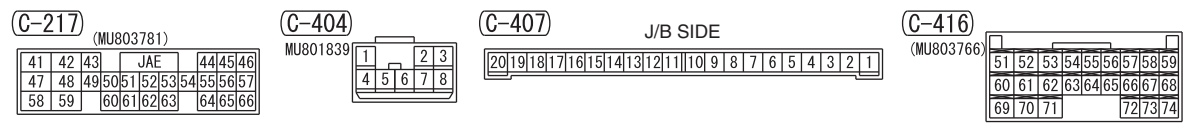

FUSIBLE LINK ⑥

- NOTE
- *1 : VEHICLES WITHOUT KOS
 - *2 : VEHICLES WITH KOS
 - *3 : LHD
 - *4 : RHD
 - *5 : VEHICLES WITHOUT LED REAR COMBINATION LAMP
 - *6 : VEHICLES WITH LED REAR COMBINATION LAMP
 - *7 : INJECTOR
 - OIL FEEDER CONTROL VALVE
 - OXYGEN SENSOR (FRONT)
 - OXYGEN SENSOR (REAR)
 - PURGE CONTROL SOLENOID VALVE

RELAY BOX

J/C(CAN1)

Wire colour code
 B : Black LG : Light green G : Green L : Blue W : White Y : Yellow SB : Sky blue
 BR : Brown O : Orange GR : Grey R : Red P : Pink V : Violet PU : Purple SI : Silver