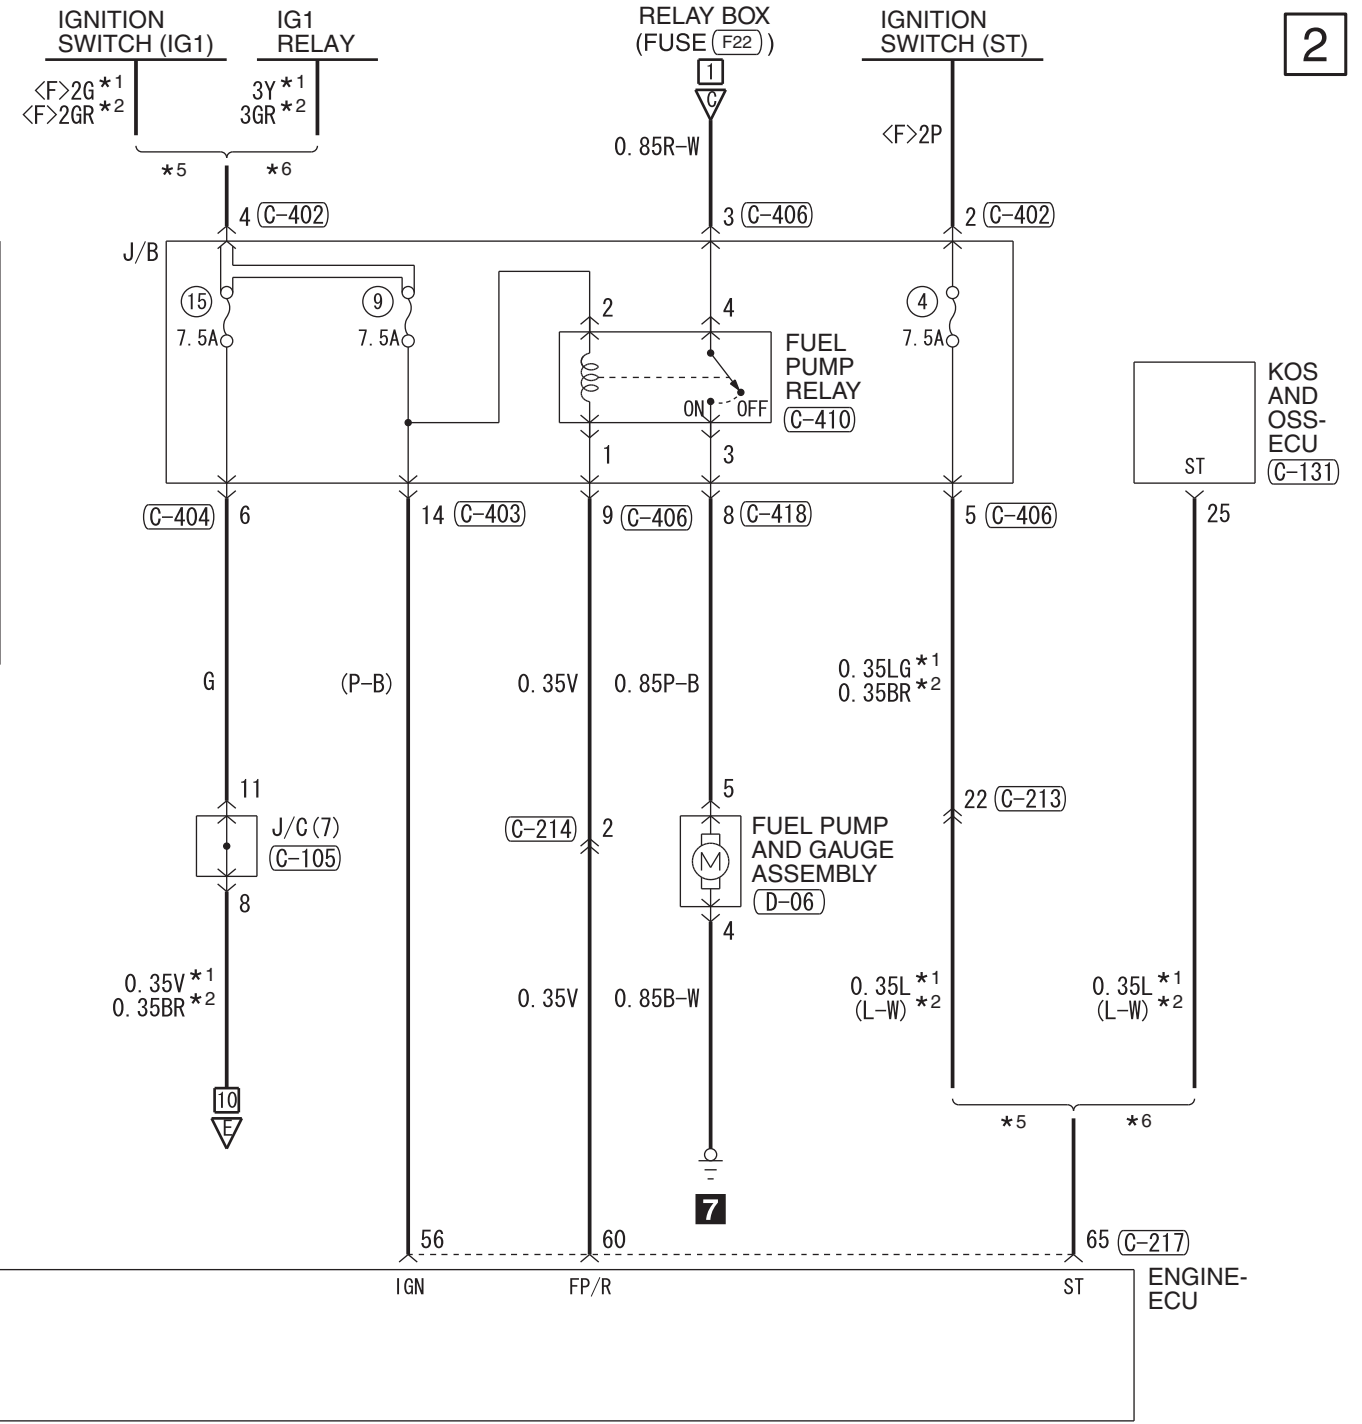

FUSIBLE LINK (6)

- NOTE
- *1: LHD
 - *2: RHD
 - *3: M/T
 - *4: CVT
 - *5: VEHICLES WITHOUT KOS
 - *6: VEHICLES WITH KOS
 - *7: VEHICLES WITHOUT LED REAR COMBINATION LAMP
 - *8: VEHICLES WITH LED REAR COMBINATION LAMP
 - *9: VEHICLES WITH ABS
 - *10: VEHICLES WITH ASC
 - *11: EXCEPT VEHICLES FOR GCC

RELAY BOX

Wiring diagrams for various components and connectors:

- A-12X**: Relay diagram with terminals 1, 2, 3, 4.
- A-18X**: Relay diagram with terminals 1, 2, 3, 4.
- C-105**: Connector diagram with terminals 1-22.
- C-131**: Connector diagram with terminals 1-52.
- C-213** (MU801515): Connector diagram with terminals 1-11.
- C-214** (MU801843): Connector diagram with terminals 1-10.
- C-216** (MU803782): Connector diagram with terminals 71-90.
- C-217** (MU803781): Connector diagram with terminals 41-66.
- C-402**: Connector diagram with terminals 1-6.
- C-403** (MU801857): Connector diagram with terminals 1-14.
- C-404** (MU801839): Connector diagram with terminals 1-8.
- C-406** (MU801867): Connector diagram with terminals 1-10.
- C-410**: Relay diagram with terminals 1, 2, 3, 4.
- C-418** (MU801845): Connector diagram with terminals 1-10.
- D-06** (MU802058): Fuel pump and gauge assembly diagram with terminals 1, 2, 3, 4, 5.

Wire colour code

B : Black LG : Light green G : Green L : Blue W : White Y : Yellow SB : Sky blue
 BR : Brown O : Orange GR : Grey R : Red P : Pink V : Violet PU : Purple SI : Silver