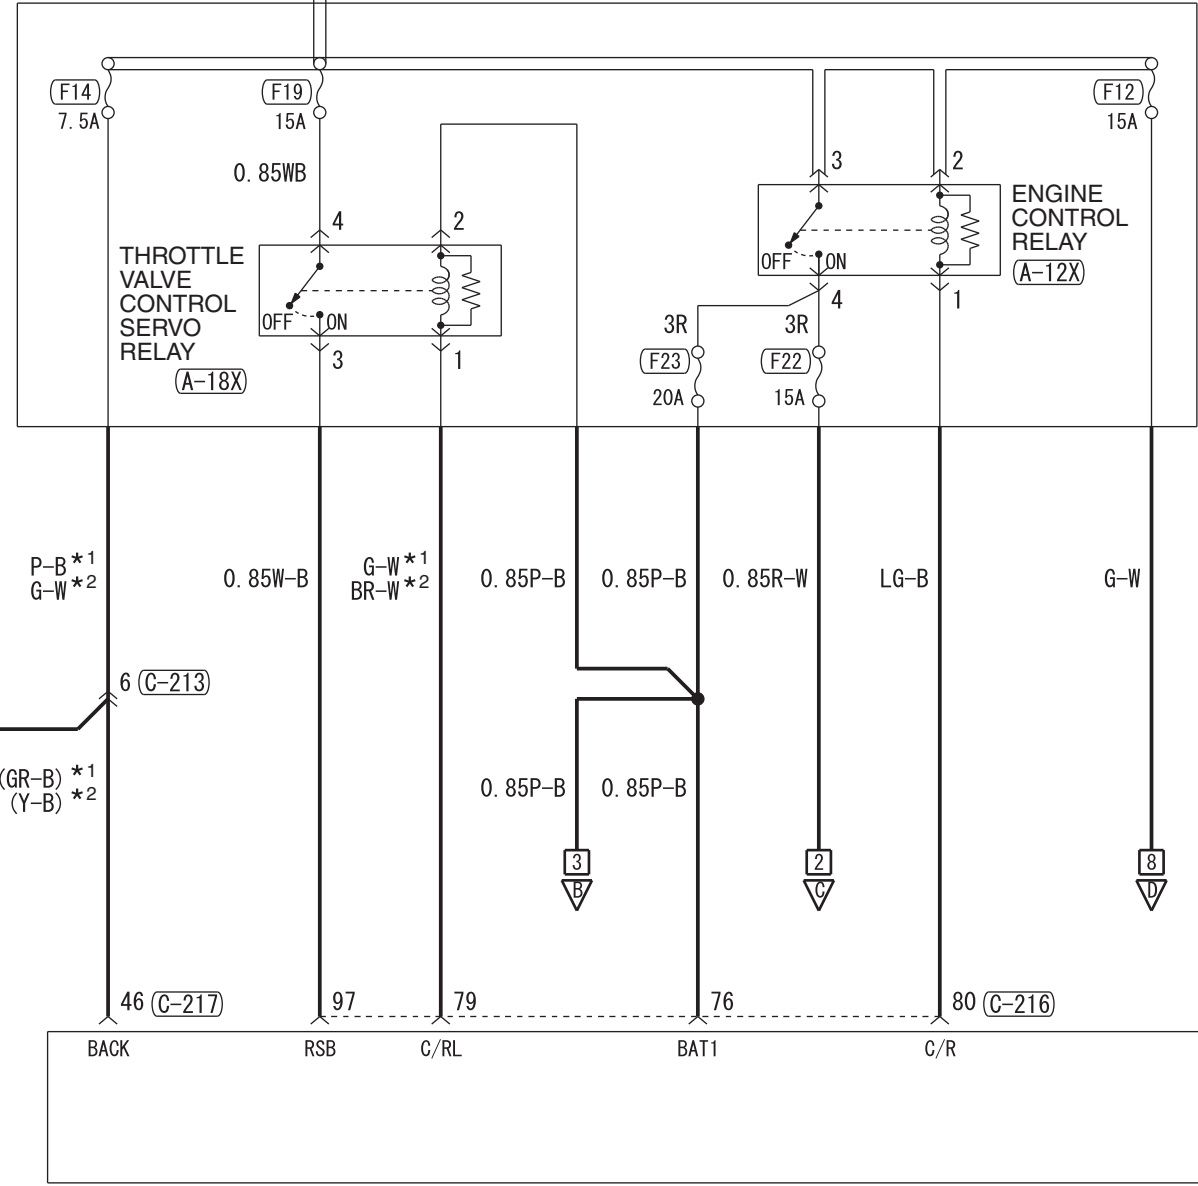

FUSIBLE LINK (6)

- NOTE
- *1: LHD
 - *2: RHD
 - *3: M/T
 - *4: CVT
 - *5: VEHICLES WITHOUT KOS
 - *6: VEHICLES WITH KOS
 - *7: VEHICLES WITHOUT LED REAR COMBINATION LAMP
 - *8: VEHICLES WITH LED REAR COMBINATION LAMP
 - *9: VEHICLES WITH ABS
 - *10: VEHICLES WITH ASC
 - *11: EXCEPT VEHICLES FOR GCC

RELAY BOX

Wiring diagrams for various components and connectors:

- A-12X**: Relay diagram with terminals 1, 2, 3, 4.
- A-18X**: Relay diagram with terminals 1, 2, 3, 4.
- C-105**: Connector diagram with terminals 1-22.
- C-131**: Connector diagram with terminals 1-52.
- C-213** (MU801515): Connector diagram with terminals 1-11.
- C-214** (MU801843): Connector diagram with terminals 1-10.
- C-216** (MU803782): Connector diagram with terminals 71-90.
- C-217** (MU803781): Connector diagram with terminals 41-66.
- C-402**: Connector diagram with terminals 1-6.
- C-403** (MU801857): Connector diagram with terminals 1-14.
- C-404** (MU801839): Connector diagram with terminals 1-8.
- C-406** (MU801867): Connector diagram with terminals 1-10.
- C-410**: Relay diagram with terminals 1, 2, 3, 4.
- C-418** (MU801845): Connector diagram with terminals 1-10.
- D-06** (MU802058): Fuel pump and gauge assembly diagram with terminals 1, 2, 3, 4, 5.

Wire colour code

B : Black LG : Light green G : Green L : Blue W : White Y : Yellow SB : Sky blue
 BR : Brown O : Orange GR : Grey R : Red P : Pink V : Violet PU : Purple SI : Silver