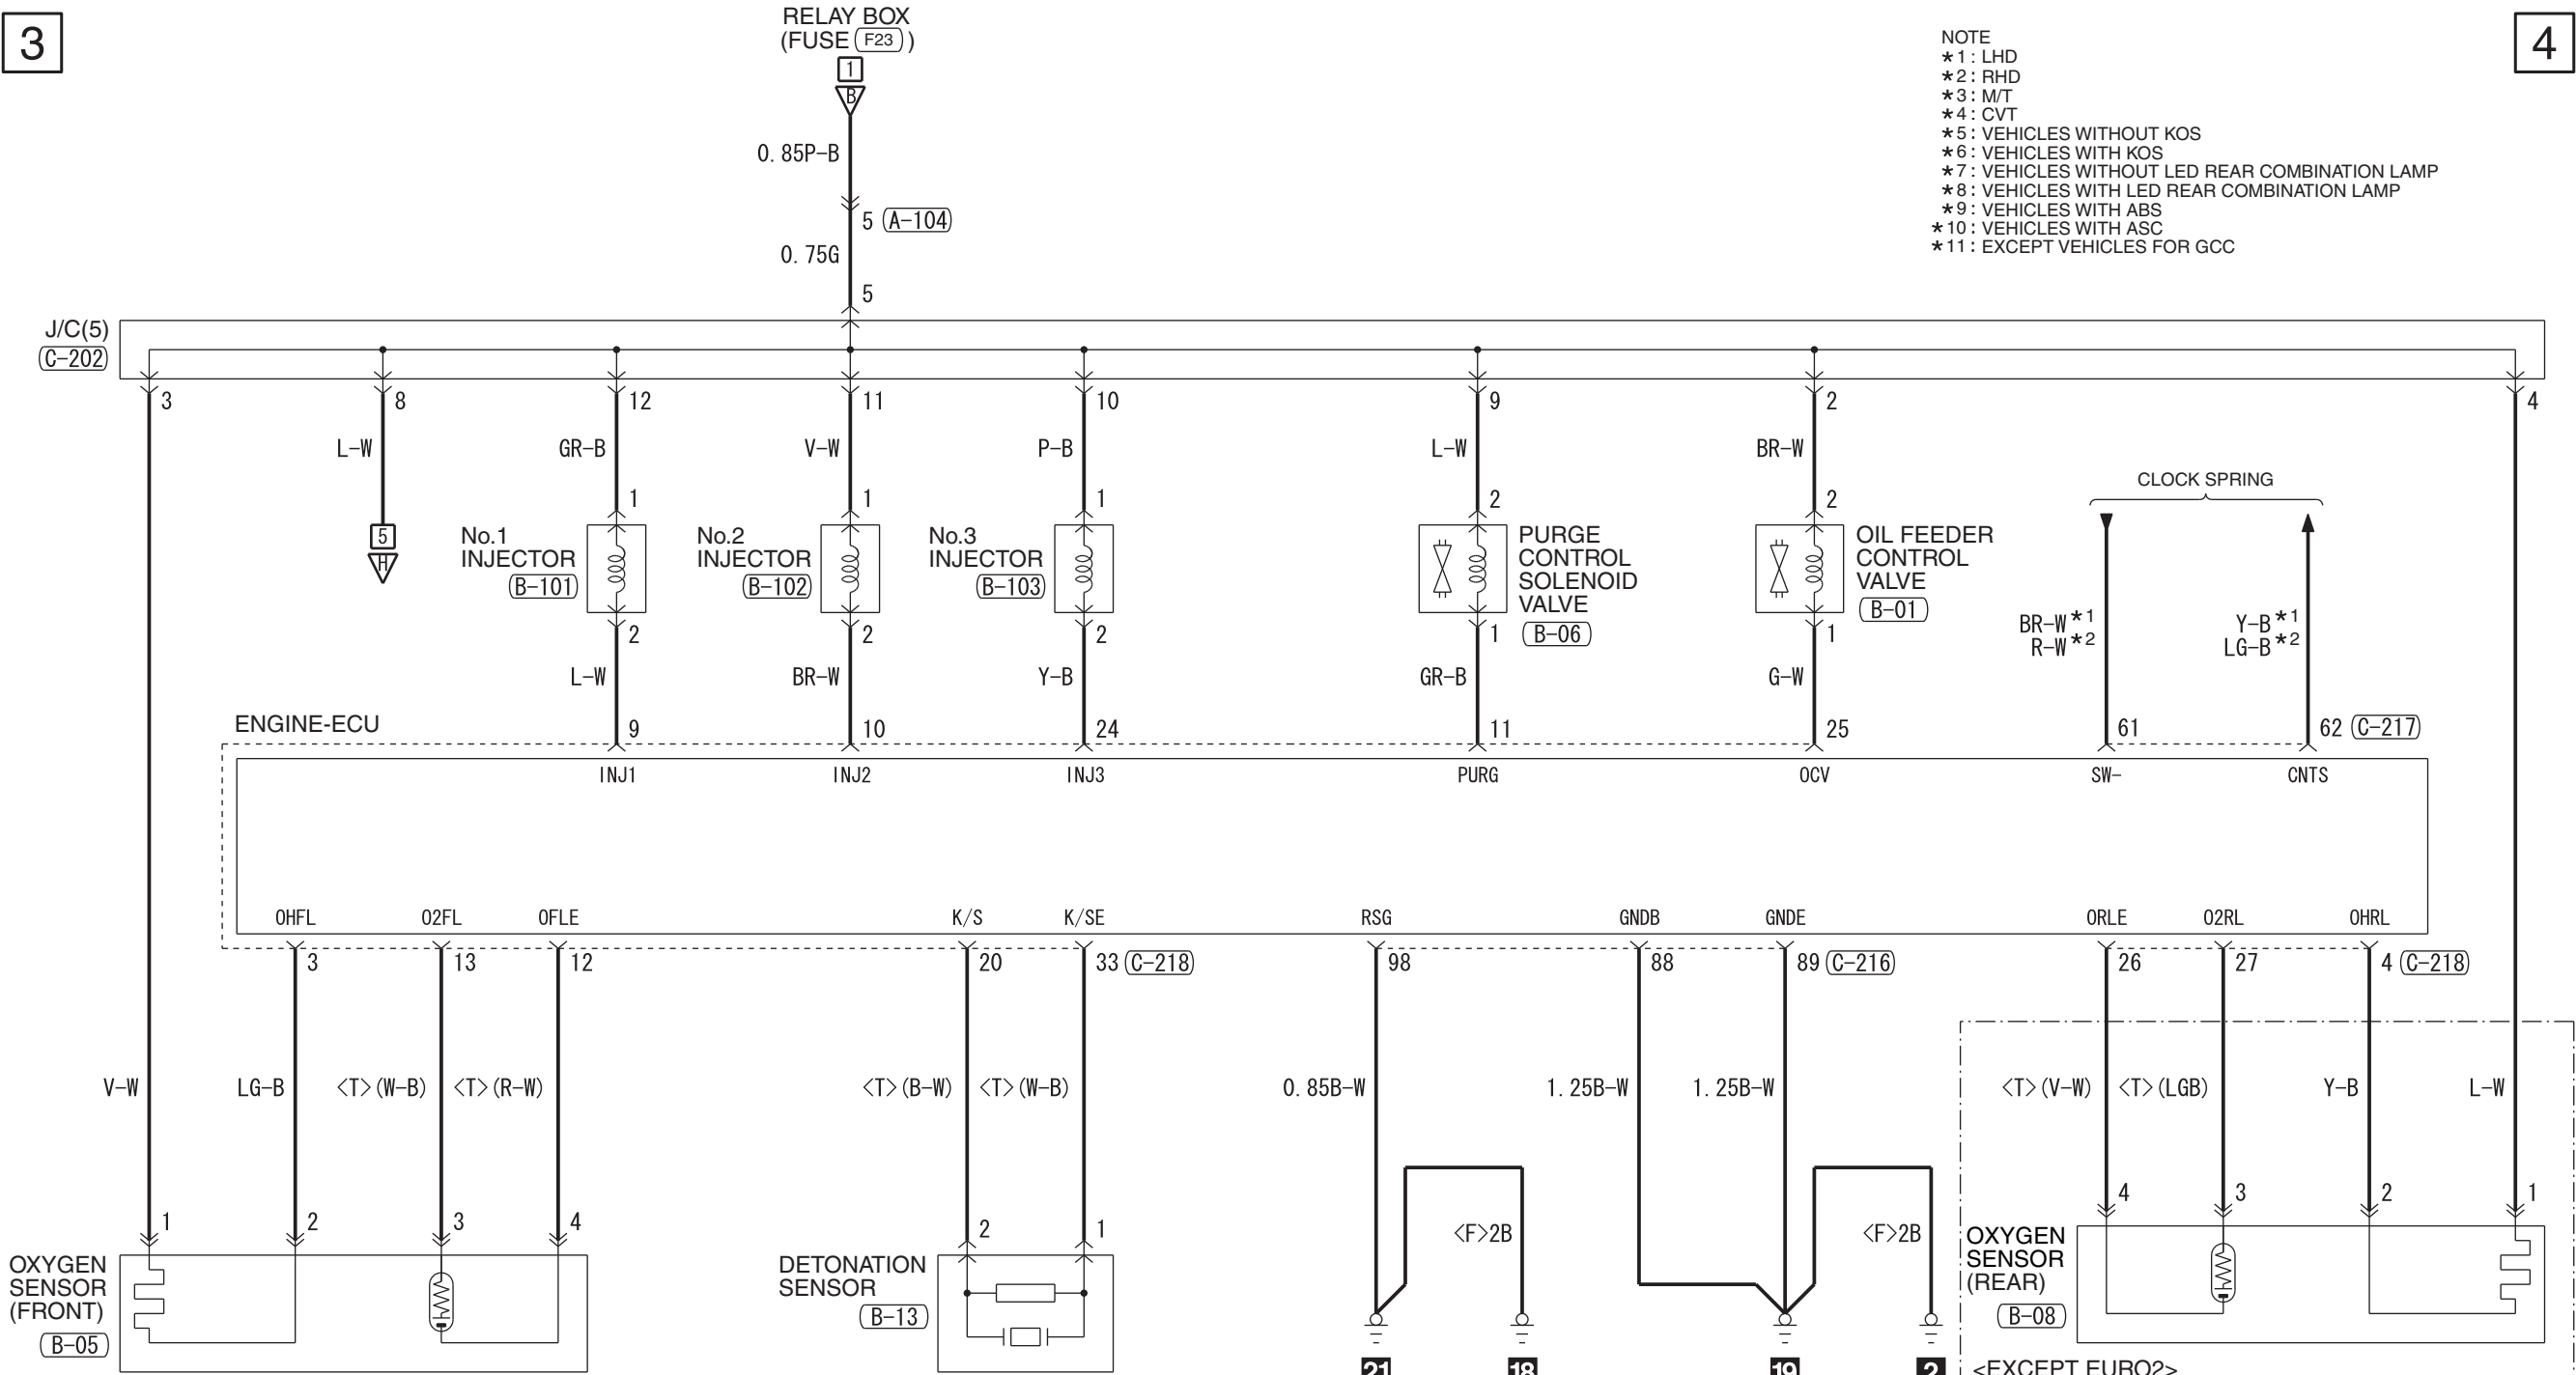

- NOTE
- *1: LHD
 - *2: RHD
 - *3: M/T
 - *4: CVT
 - *5: VEHICLES WITHOUT KOS
 - *6: VEHICLES WITH KOS
 - *7: VEHICLES WITHOUT LED REAR COMBINATION LAMP
 - *8: VEHICLES WITH LED REAR COMBINATION LAMP
 - *9: VEHICLES WITH ABS
 - *10: VEHICLES WITH ASC
 - *11: EXCEPT VEHICLES FOR GCC

Wire colour code
 B : Black LG : Light green G : Green L : Blue W : White Y : Yellow SB : Sky blue
 BR : Brown O : Orange GR : Grey R : Red P : Pink V : Violet PU : Purple SI : Silver