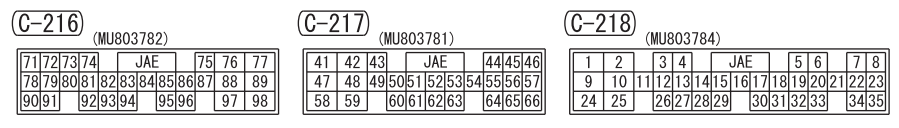

- NOTE
- *1: LHD
 - *2: RHD
 - *3: M/T
 - *4: CVT
 - *5: VEHICLES WITHOUT KOS
 - *6: VEHICLES WITH KOS
 - *7: VEHICLES WITHOUT LED REAR COMBINATION LAMP
 - *8: VEHICLES WITH LED REAR COMBINATION LAMP
 - *9: VEHICLES WITH ABS
 - *10: VEHICLES WITH ASC
 - *11: EXCEPT VEHICLES FOR GCC

Wire colour code
 B : Black LG : Light green G : Green L : Blue W : White Y : Yellow SB : Sky blue
 BR : Brown O : Orange GR : Grey R : Red P : Pink V : Violet PU : Purple SI : Silver