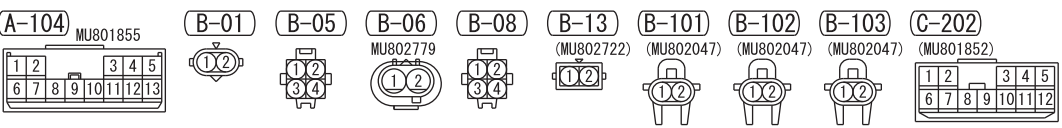

- NOTE
- *1: LHD
 - *2: RHD
 - *3: M/T
 - *4: CVT
 - *5: VEHICLES WITHOUT KOS
 - *6: VEHICLES WITH KOS
 - *7: VEHICLES WITHOUT LED REAR COMBINATION LAMP
 - *8: VEHICLES WITH LED REAR COMBINATION LAMP
 - *9: VEHICLES WITH ABS
 - *10: VEHICLES WITH ASC
 - *11: EXCEPT VEHICLES FOR GCC

Wire colour code
 B : Black LG : Light green G : Green L : Blue W : White Y : Yellow SB : Sky blue
 BR : Brown O : Orange GR : Grey R : Red P : Pink V : Violet PU : Purple SI : Silver