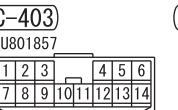

NOTE
 *1: VEHICLES WITHOUT KOS
 *2: VEHICLES WITH KOS
 *3: VEHICLES WITH ABS
 *4: VEHICLES WITH ASC

<VEHICLES WITHOUT ABS or ASC >

<VEHICLES WITH ABS or ASC >

Wire colour code
 B : Black LG : Light green G : Green L : Blue W : White
 Y : Yellow SB : Sky blue BR : Brown O : Orange GR : Grey
 R : Red P : Pink V : Violet PU : Purple SI : Silver