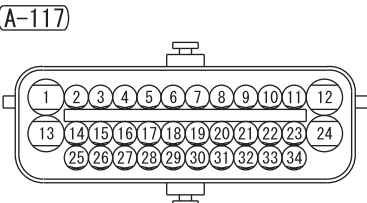

NOTE
 *1: VEHICLES WITHOUT KOS
 *2: VEHICLES WITH KOS
 *3: VEHICLES WITH ABS
 *4: VEHICLES WITH ASC

<VEHICLES WITHOUT ABS or ASC >

<VEHICLES WITH ABS or ASC >

Wire colour code
 B : Black LG : Light green G : Green L : Blue W : White
 Y : Yellow SB : Sky blue BR : Brown O : Orange GR : Grey
 R : Red P : Pink V : Violet PU : Purple SI : Silver