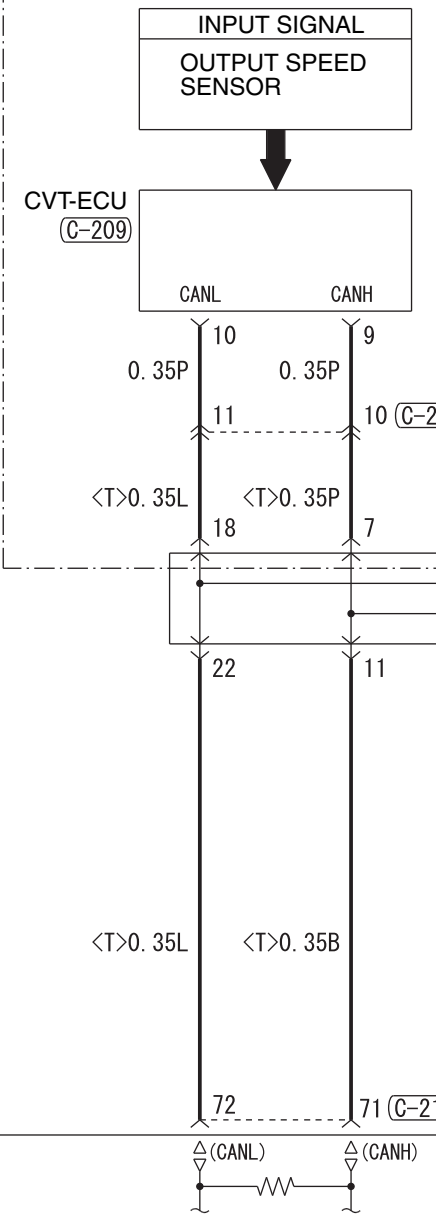

NOTE
 *1: VEHICLES WITHOUT KOS
 *2: VEHICLES WITH KOS
 *3: VEHICLES WITH ABS
 *4: VEHICLES WITH ASC

<VEHICLES WITHOUT ABS or ASC >

<VEHICLES WITH ABS or ASC >

Wire colour code
 B : Black LG : Light green G : Green L : Blue W : White
 Y : Yellow SB : Sky blue BR : Brown O : Orange GR : Grey
 R : Red P : Pink V : Violet PU : Purple SI : Silver