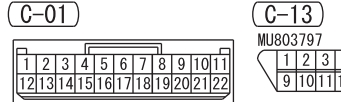

NOTE
 *1: VEHICLES WITHOUT KOS
 *2: VEHICLES WITH KOS
 *3: VEHICLES WITH ABS
 *4: VEHICLES WITH ASC

<VEHICLES WITHOUT ABS or ASC >

<VEHICLES WITH ABS or ASC >

Wire colour code
 B : Black LG : Light green G : Green L : Blue W : White
 Y : Yellow SB : Sky blue BR : Brown O : Orange GR : Grey
 R : Red P : Pink V : Violet PU : Purple SI : Silver