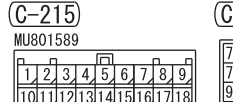

NOTE
 *1: VEHICLES WITHOUT KOS
 *2: VEHICLES WITH KOS
 *3: VEHICLES WITH ABS
 *4: VEHICLES WITH ASC

<VEHICLES WITHOUT ABS or ASC >

<VEHICLES WITH ABS or ASC >

Wire colour code
 B : Black LG : Light green G : Green L : Blue W : White
 Y : Yellow SB : Sky blue BR : Brown O : Orange GR : Grey
 R : Red P : Pink V : Violet PU : Purple SI : Silver