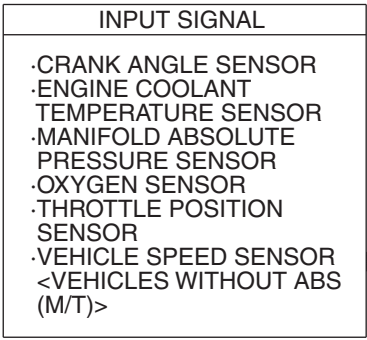

NOTE
 *1: VEHICLES WITHOUT KOS
 *2: VEHICLES WITH KOS
 *3: VEHICLES WITH ABS
 *4: VEHICLES WITH ASC

<VEHICLES WITHOUT ABS or ASC >

<VEHICLES WITH ABS or ASC >

Wire colour code
 B : Black LG : Light green G : Green L : Blue W : White
 Y : Yellow SB : Sky blue BR : Brown O : Orange GR : Grey
 R : Red P : Pink V : Violet PU : Purple SI : Silver