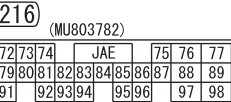

NOTE
 *1: VEHICLES WITHOUT KOS
 *2: VEHICLES WITH KOS
 *3: VEHICLES WITH ABS
 *4: VEHICLES WITH ASC

<VEHICLES WITHOUT ABS or ASC >

<VEHICLES WITH ABS or ASC >

Wire colour code
 B : Black LG : Light green G : Green L : Blue W : White
 Y : Yellow SB : Sky blue BR : Brown O : Orange GR : Grey
 R : Red P : Pink V : Violet PU : Purple SI : Silver