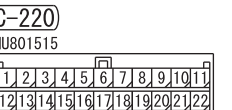

NOTE
 *1: VEHICLES WITHOUT KOS
 *2: VEHICLES WITH KOS
 *3: VEHICLES WITH ABS
 *4: VEHICLES WITH ASC

<VEHICLES WITHOUT ABS or ASC >

<VEHICLES WITH ABS or ASC >

Wire colour code
 B : Black LG : Light green G : Green L : Blue W : White
 Y : Yellow SB : Sky blue BR : Brown O : Orange GR : Grey
 R : Red P : Pink V : Violet PU : Purple SI : Silver