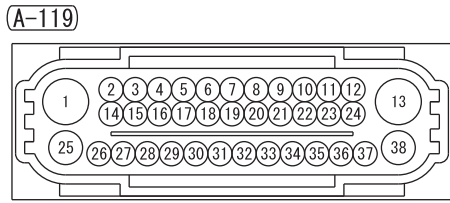

NOTE
 *1: VEHICLES WITHOUT KOS
 *2: VEHICLES WITH KOS
 *3: VEHICLES WITH ABS
 *4: VEHICLES WITH ASC

<VEHICLES WITHOUT ABS or ASC >

<VEHICLES WITH ABS or ASC >

Wire colour code
 B : Black LG : Light green G : Green L : Blue W : White
 Y : Yellow SB : Sky blue BR : Brown O : Orange GR : Grey
 R : Red P : Pink V : Violet PU : Purple SI : Silver