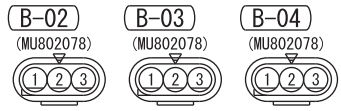

NOTE
 *1: VEHICLES WITHOUT KOS
 *2: VEHICLES WITH KOS
 *3: VEHICLES WITH ABS
 *4: VEHICLES WITH ASC

<VEHICLES WITHOUT ABS or ASC >

<VEHICLES WITH ABS or ASC >

Wire colour code
 B : Black LG : Light green G : Green L : Blue W : White
 Y : Yellow SB : Sky blue BR : Brown O : Orange GR : Grey
 R : Red P : Pink V : Violet PU : Purple SI : Silver