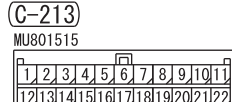

NOTE
 *1: VEHICLES WITHOUT KOS
 *2: VEHICLES WITH KOS
 *3: VEHICLES WITH ABS
 *4: VEHICLES WITH ASC

<VEHICLES WITHOUT ABS or ASC >

<VEHICLES WITH ABS or ASC >

Wire colour code
 B : Black LG : Light green G : Green L : Blue W : White
 Y : Yellow SB : Sky blue BR : Brown O : Orange GR : Grey
 R : Red P : Pink V : Violet PU : Purple SI : Silver