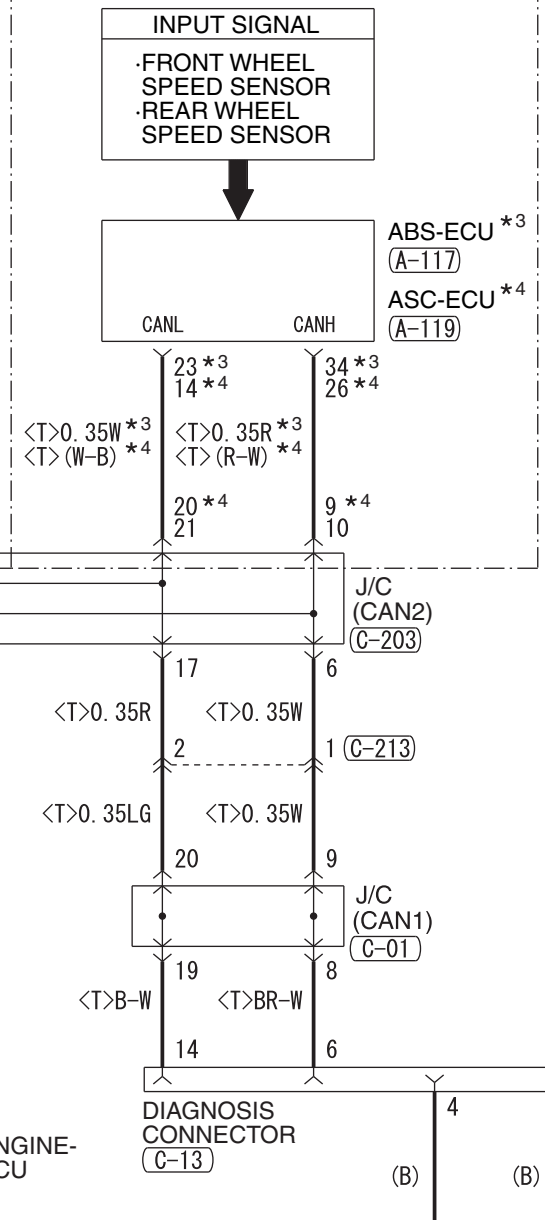

NOTE
 *1: VEHICLES WITHOUT KOS
 *2: VEHICLES WITH KOS
 *3: VEHICLES WITH ABS
 *4: VEHICLES WITH ASC

<VEHICLES WITHOUT ABS or ASC >

<VEHICLES WITH ABS or ASC >

Wire colour code
 B : Black LG : Light green G : Green L : Blue W : White
 Y : Yellow SB : Sky blue BR : Brown O : Orange GR : Grey
 R : Red P : Pink V : Violet PU : Purple SI : Silver