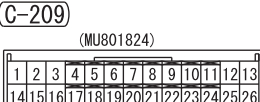

NOTE
 *1: VEHICLES WITHOUT KOS
 *2: VEHICLES WITH KOS
 *3: VEHICLES WITH ABS
 *4: VEHICLES WITH ASC

<VEHICLES WITHOUT ABS or ASC >

<VEHICLES WITH ABS or ASC >

Wire colour code
 B : Black LG : Light green G : Green L : Blue W : White
 Y : Yellow SB : Sky blue BR : Brown O : Orange GR : Grey
 R : Red P : Pink V : Violet PU : Purple SI : Silver