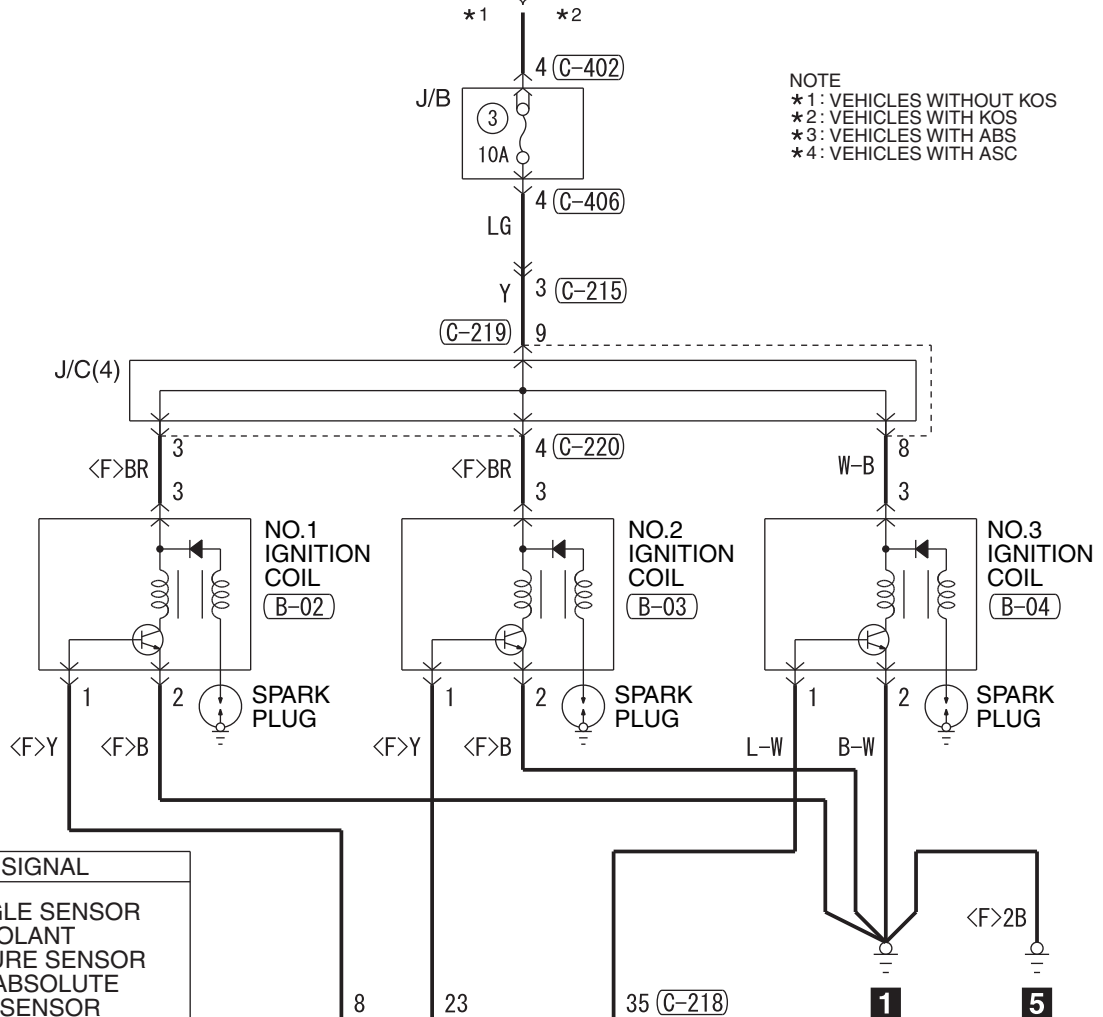

NOTE
 *1: VEHICLES WITHOUT KOS
 *2: VEHICLES WITH KOS
 *3: VEHICLES WITH ABS
 *4: VEHICLES WITH ASC

<VEHICLES WITHOUT ABS or ASC >

<VEHICLES WITH ABS or ASC >

Wire colour code
 B : Black LG : Light green G : Green L : Blue W : White
 Y : Yellow SB : Sky blue BR : Brown O : Orange GR : Grey
 R : Red P : Pink V : Violet PU : Purple SI : Silver