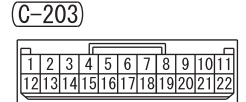

NOTE
 *1: VEHICLES WITHOUT KOS
 *2: VEHICLES WITH KOS
 *3: VEHICLES WITH ABS
 *4: VEHICLES WITH ASC

<VEHICLES WITHOUT ABS or ASC >

<VEHICLES WITH ABS or ASC >

Wire colour code
 B : Black LG : Light green G : Green L : Blue W : White
 Y : Yellow SB : Sky blue BR : Brown O : Orange GR : Grey
 R : Red P : Pink V : Violet PU : Purple SI : Silver