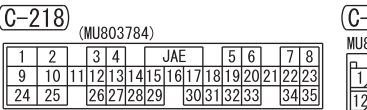

NOTE
 *1: VEHICLES WITHOUT KOS
 *2: VEHICLES WITH KOS
 *3: VEHICLES WITH ABS
 *4: VEHICLES WITH ASC

<VEHICLES WITHOUT ABS or ASC >

<VEHICLES WITH ABS or ASC >

Wire colour code
 B : Black LG : Light green G : Green L : Blue W : White
 Y : Yellow SB : Sky blue BR : Brown O : Orange GR : Grey
 R : Red P : Pink V : Violet PU : Purple SI : Silver