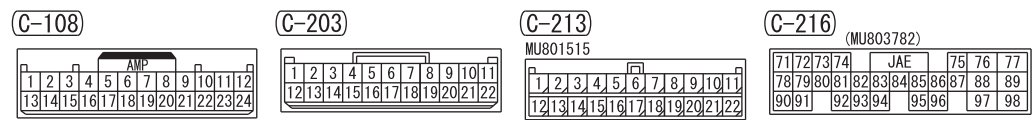

NOTE
 *1: VEHICLES WITHOUT KOS
 *2: VEHICLES WITH KOS
 *3: LHD
 *4: RHD

Wire colour code
 B: Black LG: Light green G: Green L: Blue W: White
 Y: Yellow SB: Sky blue BR: Brown O: Orange GR: Grey
 R: Red P: Pink V: Violet PU: Purple SI: Silver