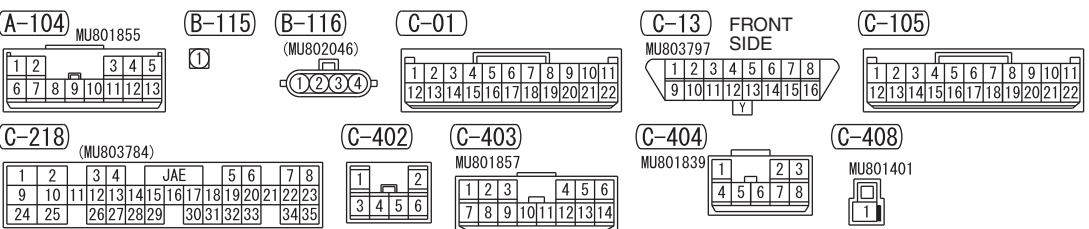

NOTE
 *1: VEHICLES WITHOUT KOS
 *2: VEHICLES WITH KOS
 *3: LHD
 *4: RHD

Wire colour code
 B: Black LG: Light green G: Green L: Blue W: White
 Y: Yellow SB: Sky blue BR: Brown O: Orange GR: Grey
 R: Red P: Pink V: Violet PU: Purple SI: Silver