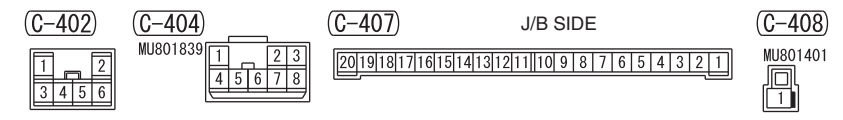

NOTE
 *1: VEHICLES WITHOUT KOS
 *2: VEHICLES WITH KOS
 *3: LHD
 *4: RHD
 *5: VEHICLES WITHOUT REAR SPEAKER
 <VEHICLES WITH POWER WINDOWS WITH SAFETY SYSTEM>

Wire colour code
 B : Black LG : Light green G : Green L : Blue W : White Y : Yellow SB : Sky blue
 BR : Brown O : Orange GR : Grey R : Red P : Pink V : Violet PU : Purple SI : Silver