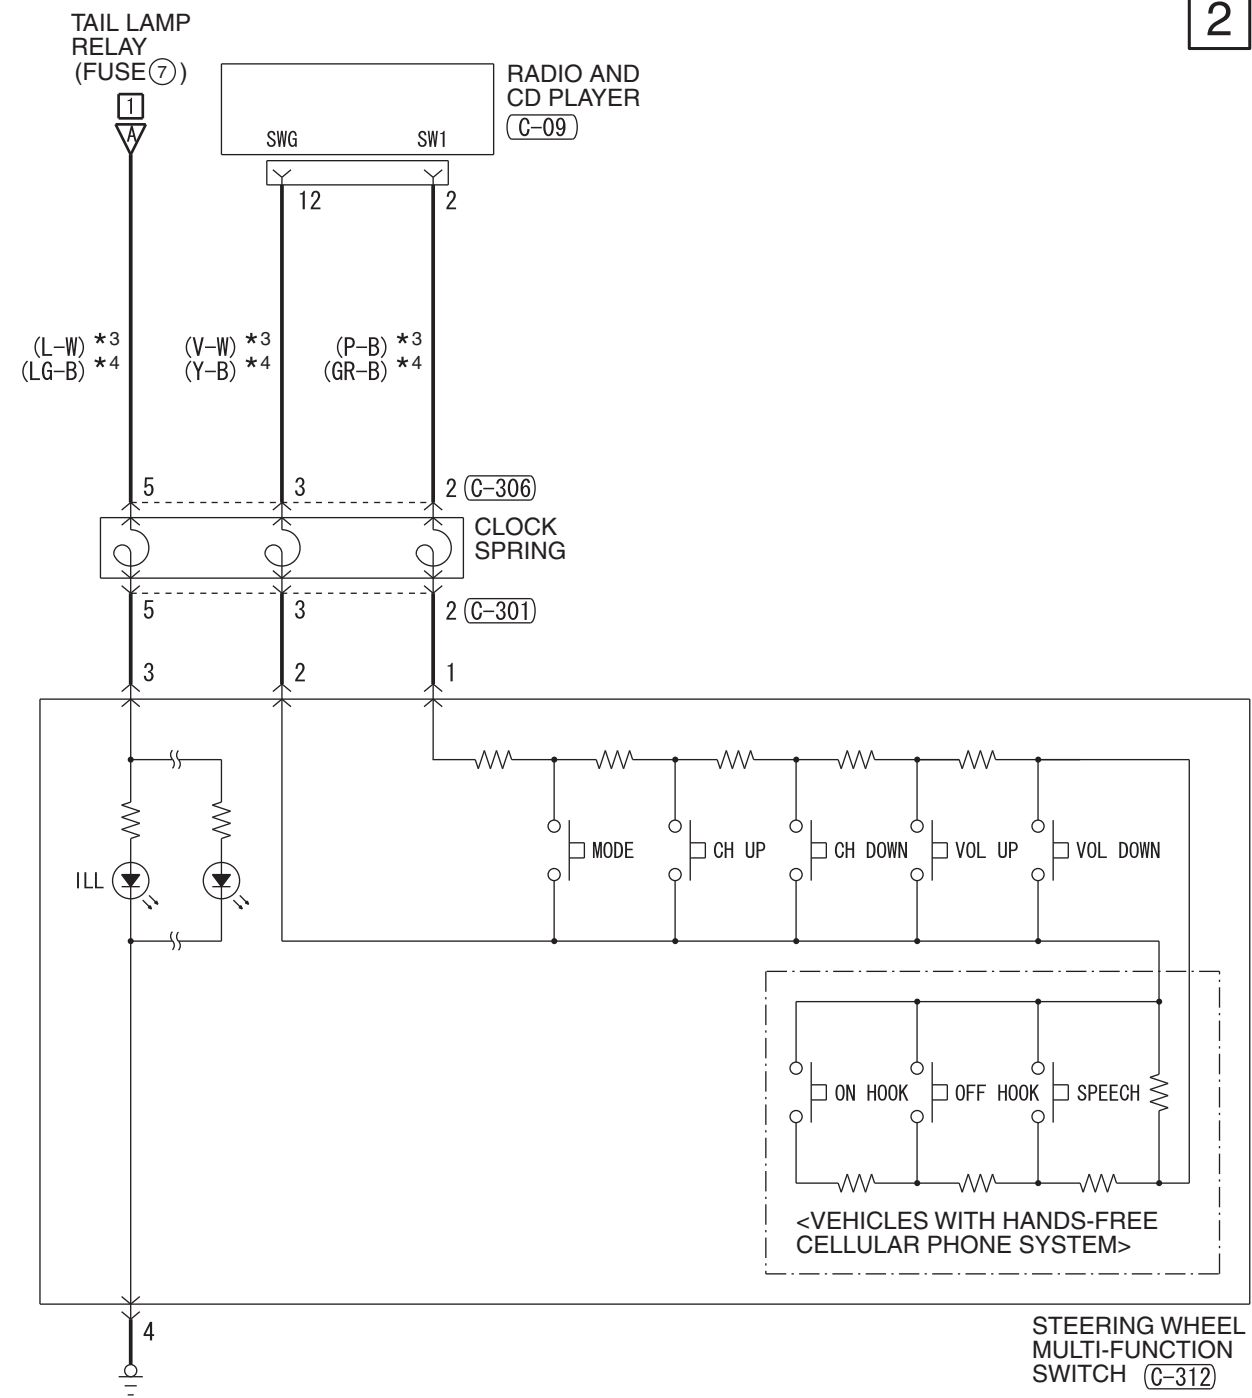

NOTE
 *1: VEHICLES WITHOUT KOS
 *2: VEHICLES WITH KOS
 *3: LHD
 *4: RHD
 *5: VEHICLES WITHOUT REAR SPEAKER
 <VEHICLES WITH POWER WINDOWS WITH SAFETY SYSTEM>

Wire colour code
 B : Black LG : Light green G : Green L : Blue W : White Y : Yellow SB : Sky blue
 BR : Brown O : Orange GR : Grey R : Red P : Pink V : Violet PU : Purple SI : Silver