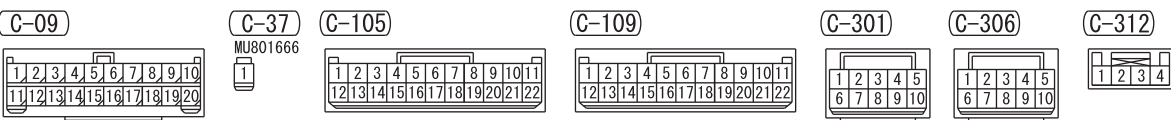

NOTE
 *1: VEHICLES WITHOUT KOS
 *2: VEHICLES WITH KOS
 *3: LHD
 *4: RHD
 *5: VEHICLES WITHOUT REAR SPEAKER
 <VEHICLES WITH POWER WINDOWS WITH SAFETY SYSTEM>

Wire colour code
 B : Black LG : Light green G : Green L : Blue W : White Y : Yellow SB : Sky blue
 BR : Brown O : Orange GR : Grey R : Red P : Pink V : Violet PU : Purple SI : Silver