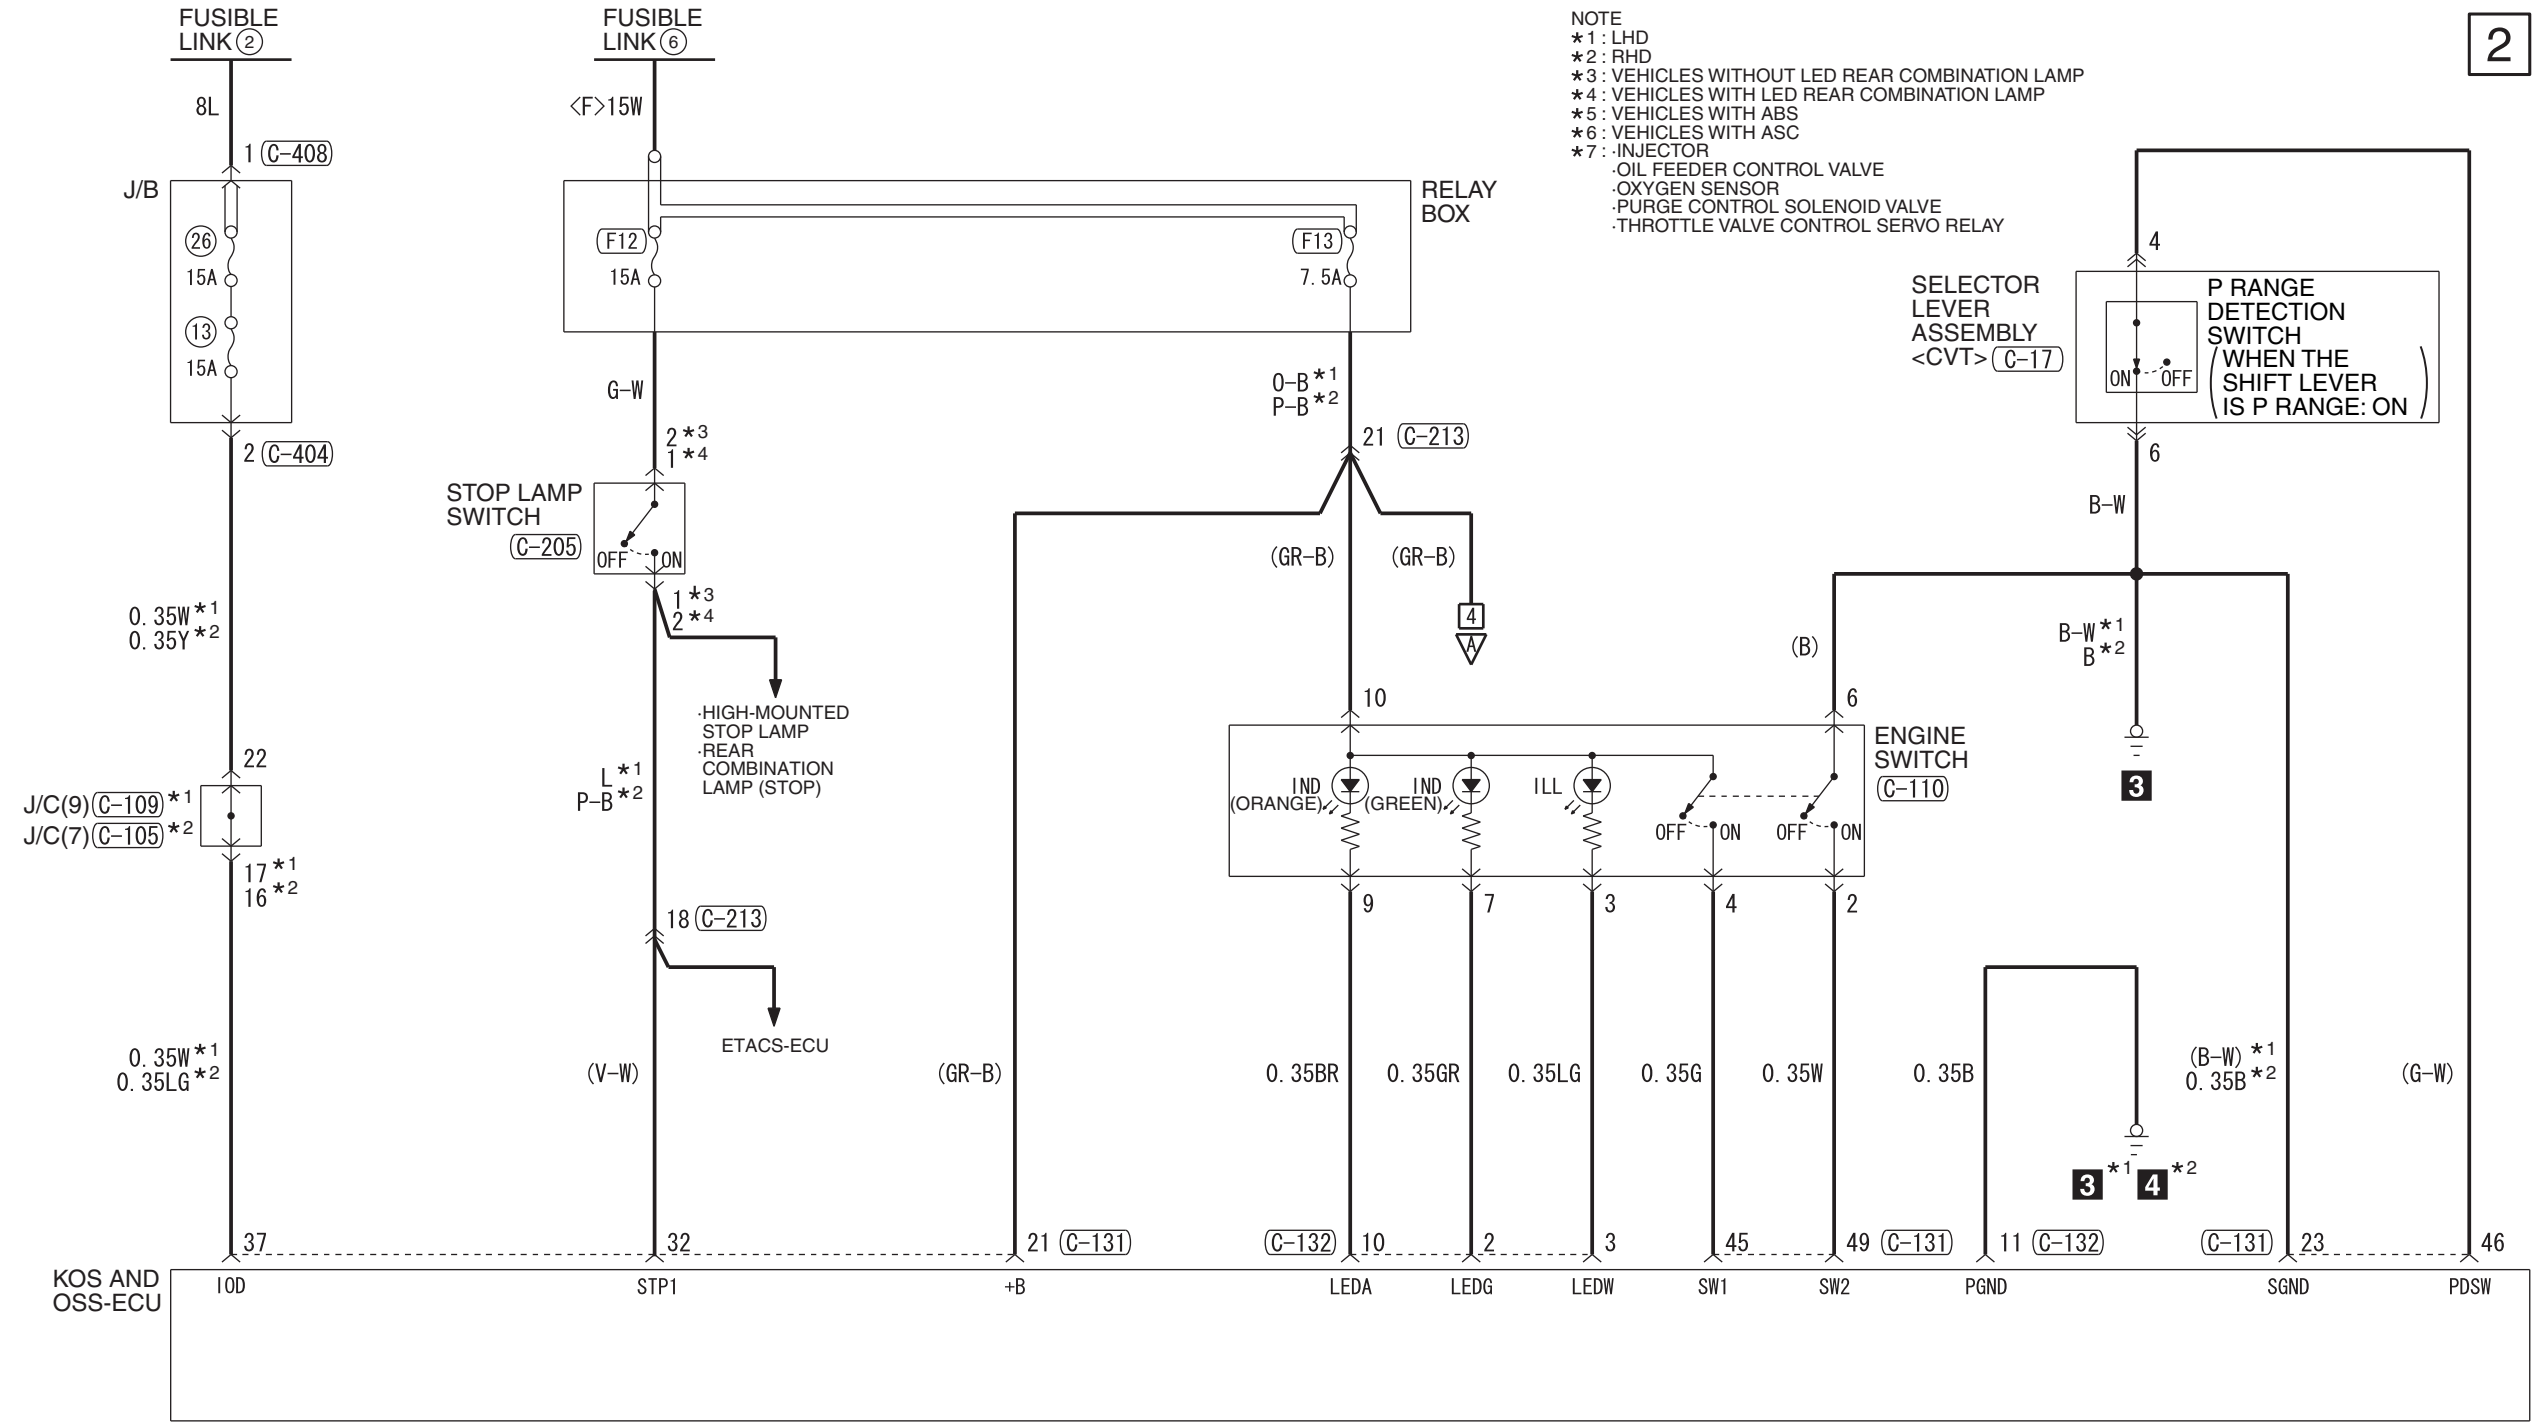

- NOTE  
 \*1: LHD  
 \*2: RHD  
 \*3: VEHICLES WITHOUT LED REAR COMBINATION LAMP  
 \*4: VEHICLES WITH LED REAR COMBINATION LAMP  
 \*5: VEHICLES WITH ABS  
 \*6: VEHICLES WITH ASC  
 \*7: INJECTOR  
 - OIL FEEDER CONTROL VALVE  
 - OXYGEN SENSOR  
 - PURGE CONTROL SOLENOID VALVE  
 - THROTTLE VALVE CONTROL SERVO RELAY

Wire colour code  
 B : Black LG : Light green G : Green L : Blue W : White Y : Yellow SB : Sky blue  
 BR : Brown O : Orange GR : Grey R : Red P : Pink V : Violet PU : Purple SI : Silver