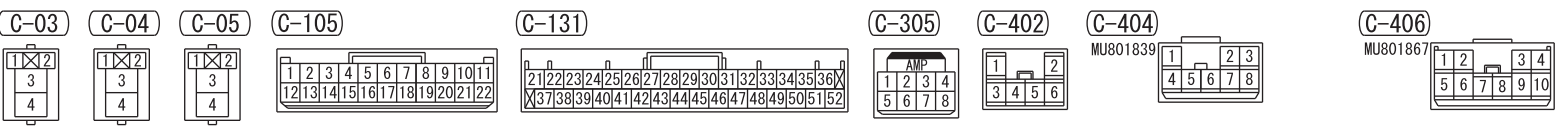

NOTE
 *1 : LHD
 *2 : RHD
 *3 : VEHICLES WITHOUT LED REAR COMBINATION LAMP
 *4 : VEHICLES WITH LED REAR COMBINATION LAMP
 *5 : VEHICLES WITH ABS
 *6 : VEHICLES WITH ASC
 *7 : INJECTOR
 · OIL FEEDER CONTROL VALVE
 · OXYGEN SENSOR
 · PURGE CONTROL SOLENOID VALVE
 · THROTTLE VALVE CONTROL SERVO RELAY

Wire colour code
 B : Black LG : Light green G : Green L : Blue W : White Y : Yellow SB : Sky blue
 BR : Brown O : Orange GR : Grey R : Red P : Pink V : Violet PU : Purple SI : Silver