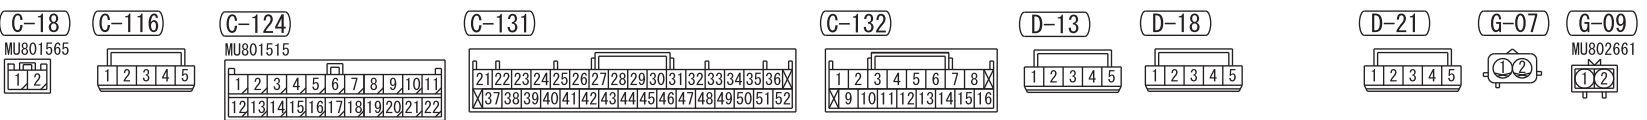

NOTE
 *1 : LHD
 *2 : RHD
 *3 : VEHICLES WITHOUT LED REAR COMBINATION LAMP
 *4 : VEHICLES WITH LED REAR COMBINATION LAMP
 *5 : VEHICLES WITH ABS
 *6 : VEHICLES WITH ASC
 *7 : INJECTOR
 · OIL FEEDER CONTROL VALVE
 · OXYGEN SENSOR
 · PURGE CONTROL SOLENOID VALVE
 · THROTTLE VALVE CONTROL SERVO RELAY

Wire colour code
 B : Black LG : Light green G : Green L : Blue W : White Y : Yellow SB : Sky blue
 BR : Brown O : Orange GR : Grey R : Red P : Pink V : Violet PU : Purple SI : Silver