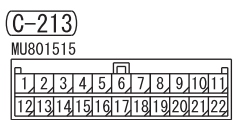

HYDRAULIC UNIT

- NOTE
- *1: LHD
 - *2: RHD
 - *3: VEHICLES WITHOUT KOS
 - *4: VEHICLES WITH KOS
 - *5: VEHICLES WITHOUT LED REAR COMBINATION LAMP
 - *6: VEHICLES WITH LED REAR COMBINATION LAMP

Wire colour code
 B : Black LG : Light green G : Green L : Blue W : White Y : Yellow SB : Sky blue
 BR : Brown O : Orange GR : Grey R : Red P : Pink V : Violet PU : Purple SI : Silver