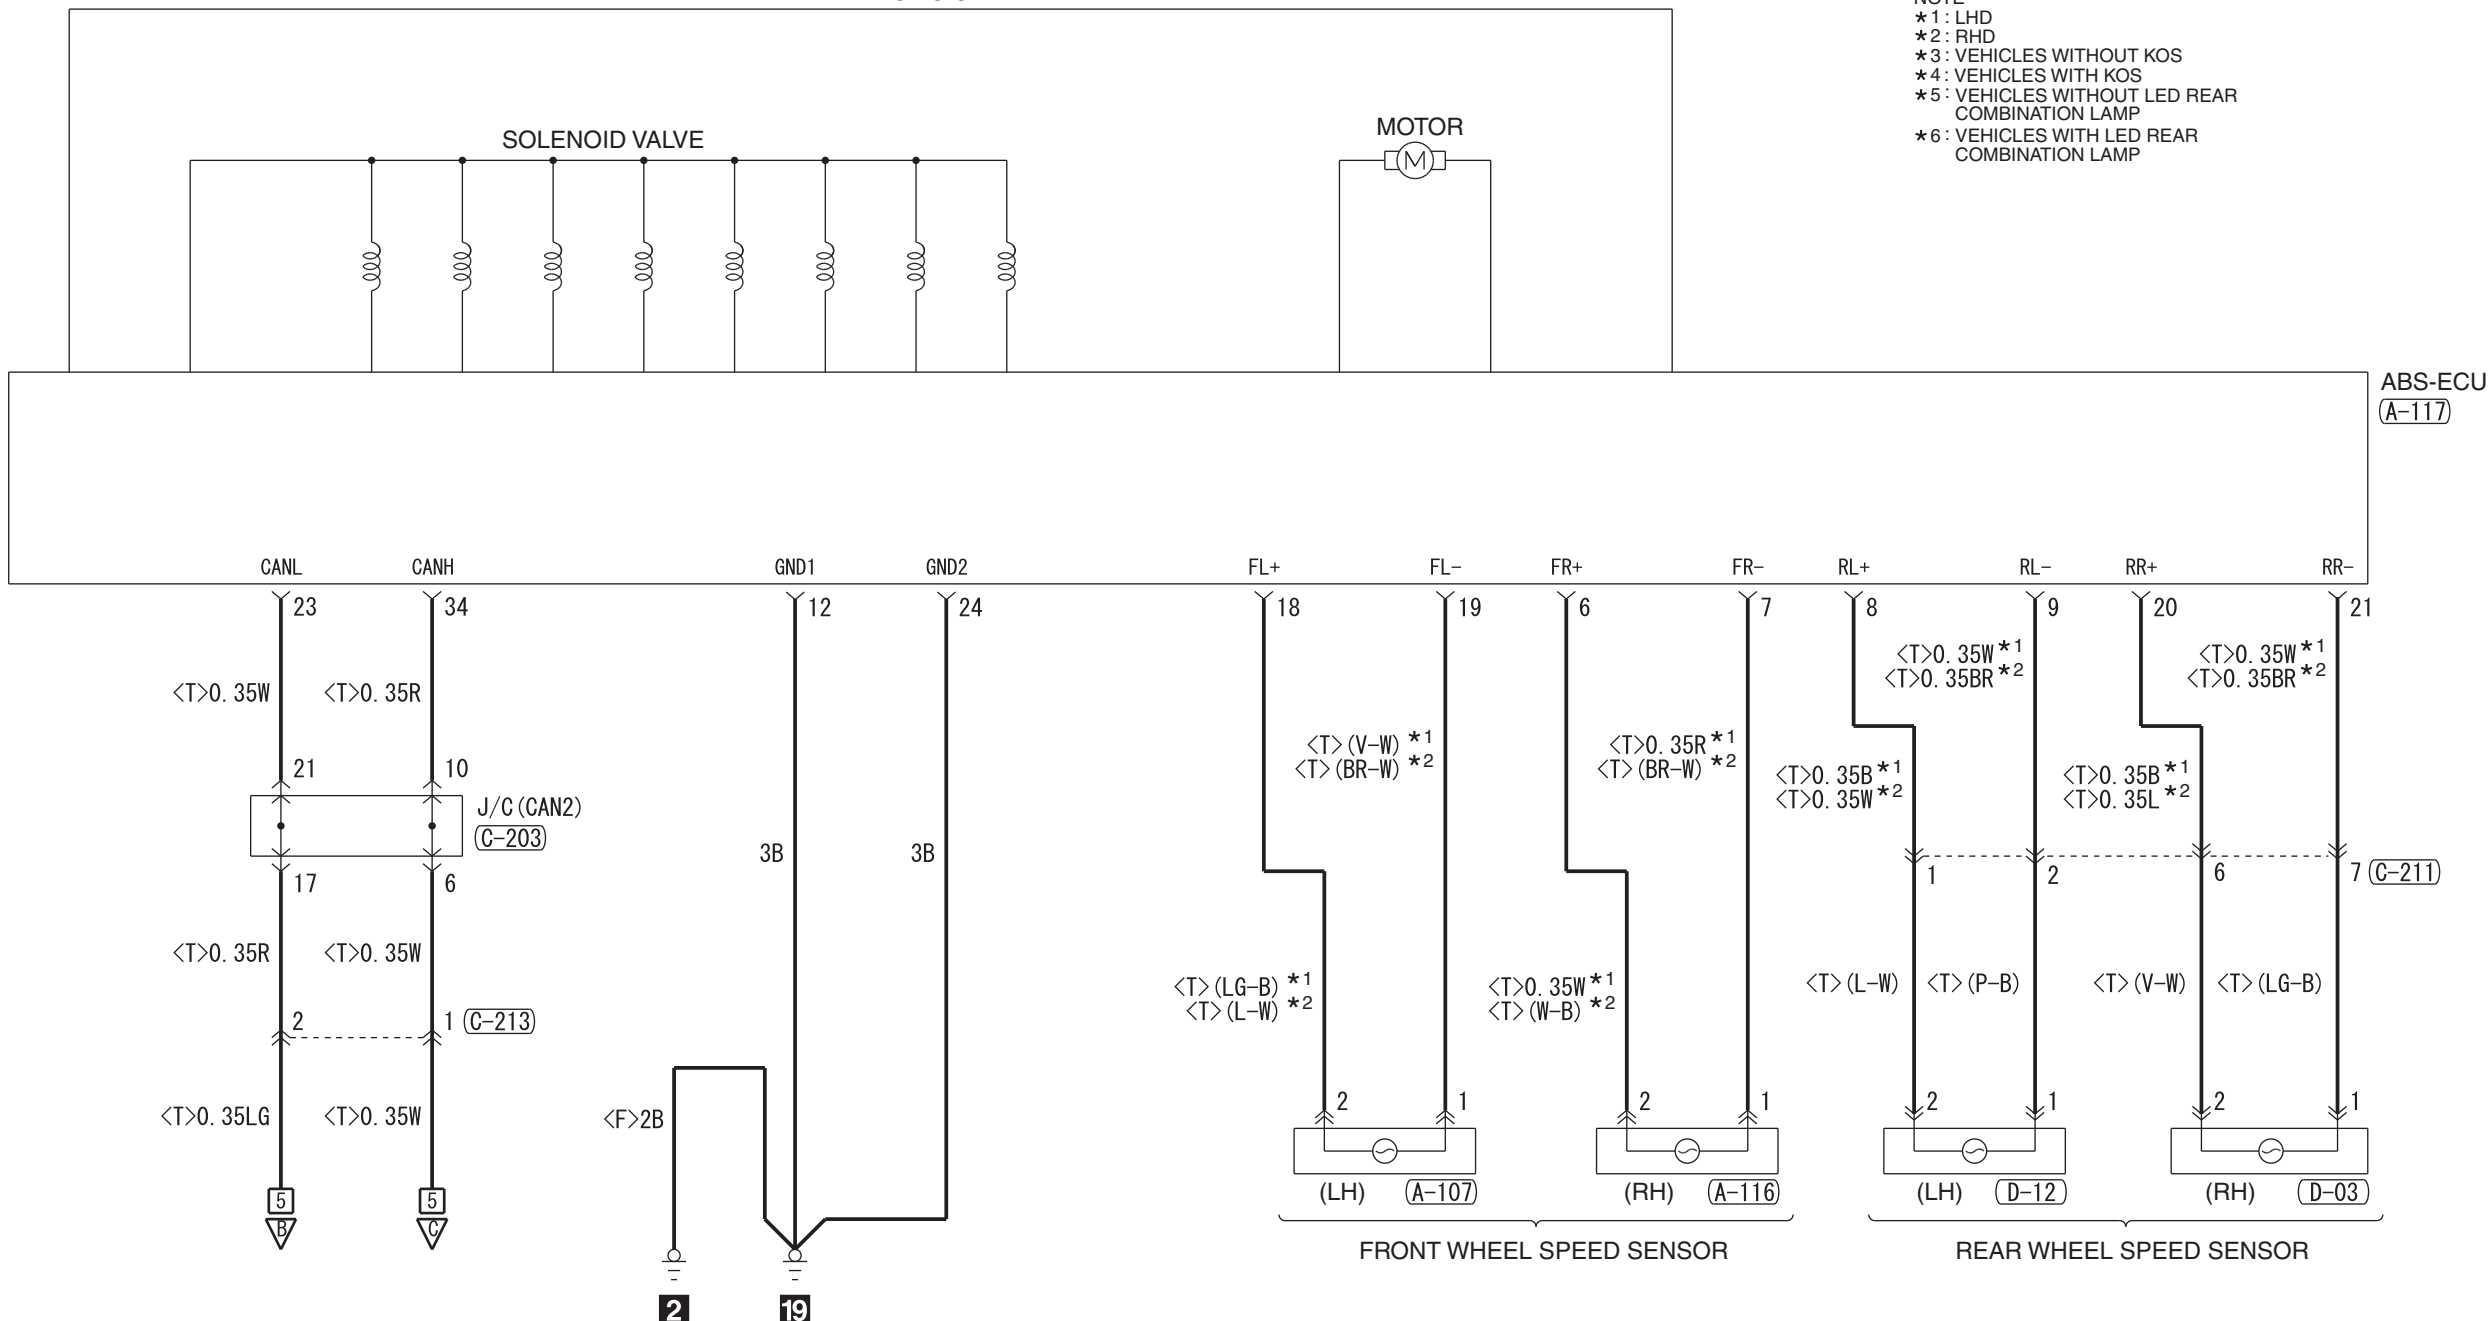

HYDRAULIC UNIT

- NOTE
- *1: LHD
 - *2: RHD
 - *3: VEHICLES WITHOUT KOS
 - *4: VEHICLES WITH KOS
 - *5: VEHICLES WITHOUT LED REAR COMBINATION LAMP
 - *6: VEHICLES WITH LED REAR COMBINATION LAMP

Wire colour code
 B : Black LG : Light green G : Green L : Blue W : White Y : Yellow SB : Sky blue
 BR : Brown O : Orange GR : Grey R : Red P : Pink V : Violet PU : Purple SI : Silver