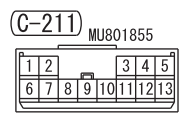

HYDRAULIC UNIT

- NOTE
- *1: LHD
 - *2: RHD
 - *3: VEHICLES WITHOUT KOS
 - *4: VEHICLES WITH KOS
 - *5: VEHICLES WITHOUT LED REAR COMBINATION LAMP
 - *6: VEHICLES WITH LED REAR COMBINATION LAMP

Wire colour code
 B : Black LG : Light green G : Green L : Blue W : White Y : Yellow SB : Sky blue
 BR : Brown O : Orange GR : Grey R : Red P : Pink V : Violet PU : Purple SI : Silver