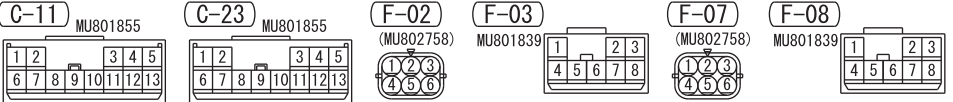

POWER WINDOW RELAY

Wire colour code
 B: Black LG: Light green G: Green L: Blue W: White Y: Yellow SB: Sky blue
 BR: Brown O: Orange GR: Grey R: Red P: Pink V: Violet PU: Purple SI: Silver