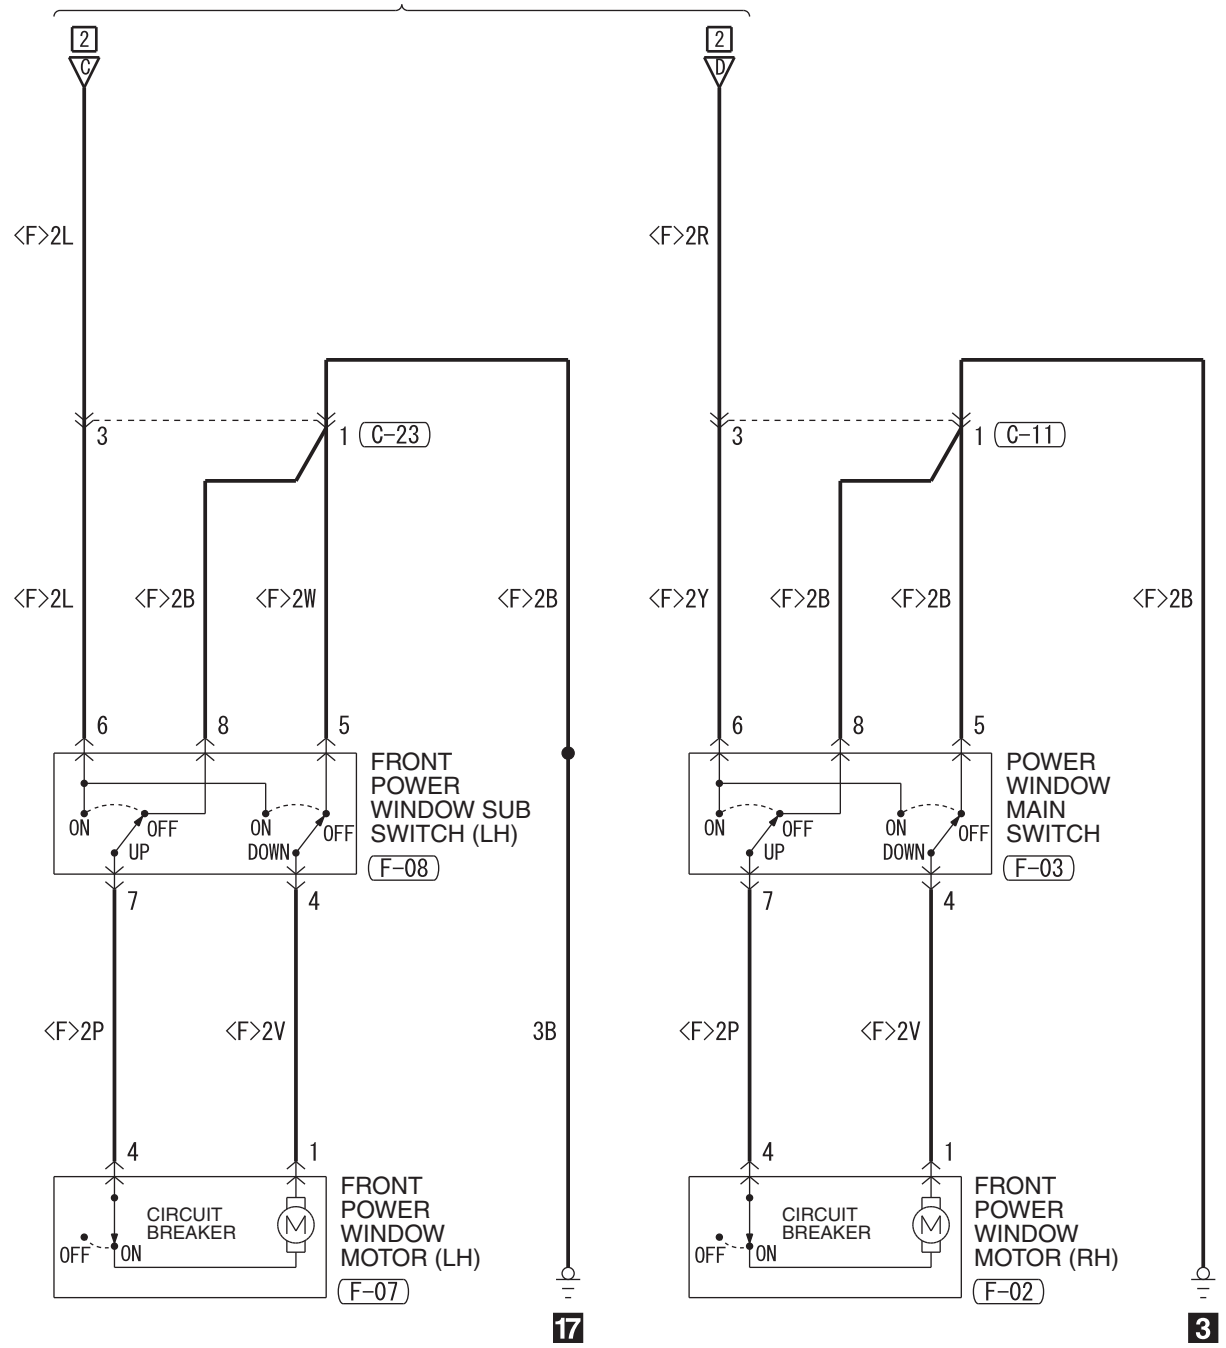

POWER WINDOW RELAY

Wire colour code
 B: Black LG: Light green G: Green L: Blue W: White Y: Yellow SB: Sky blue
 BR: Brown O: Orange GR: Grey R: Red P: Pink V: Violet PU: Purple SI: Silver