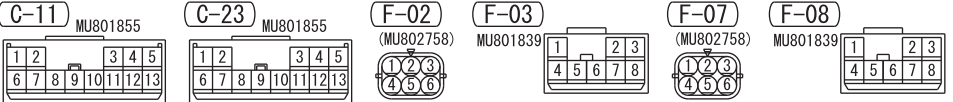

POWER WINDOW RELAY

Wire colour code  
 B: Black LG: Light green G: Green L: Blue W: White Y: Yellow SB: Sky blue  
 BR: Brown O: Orange GR: Grey R: Red P: Pink V: Violet PU: Purple SI: Silver