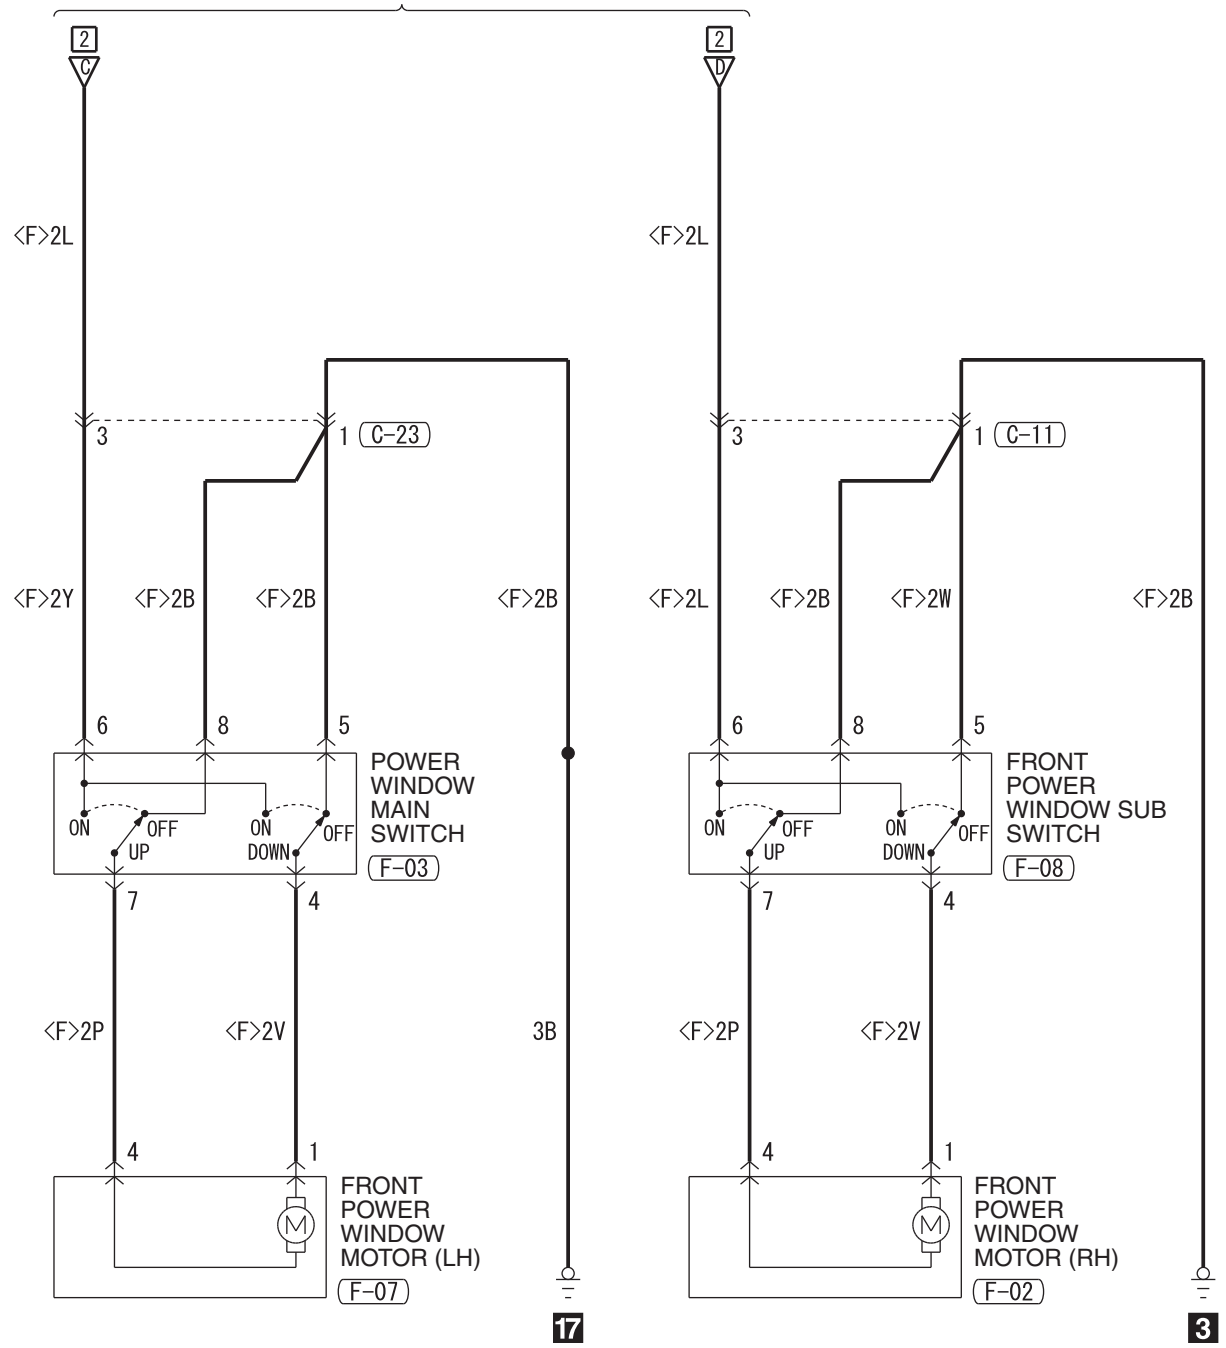

POWER WINDOW RELAY

Wire colour code  
 B: Black LG: Light green G: Green L: Blue W: White Y: Yellow SB: Sky blue  
 BR: Brown O: Orange GR: Grey R: Red P: Pink V: Violet PU: Purple SI: Silver