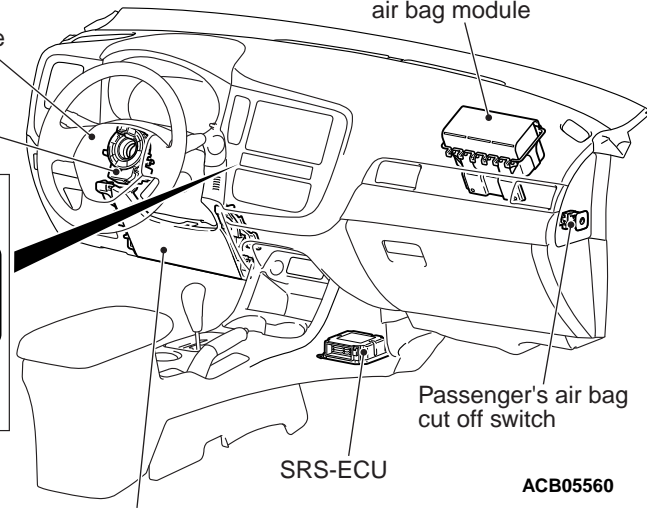

<Standard meter>

SRS warning lamp ACB05440

<High contrast meter>

SRS warning lamp ACB05441

Driver's air bag module

Clock spring

Passenger's (front) air bag module

Passenger's air bag ON indicator lamp

Passenger's air bag OFF indicator lamp

ACB05561

Passenger's air bag cut off switch

SRS-ECU

ACB05560

Knee air bag module

Curtain air bag module

Side impact sensor

Front impact sensor

ACB05423

Side-airbag module

Seat belt pre-tensioner

Seat belt pre-tensioner