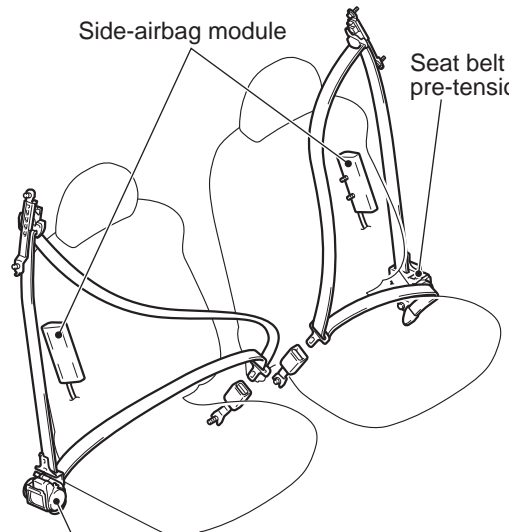

<Standard meter>

SRS warning lamp ACB05440

<High contrast meter>

SRS warning lamp ACB05441

Driver's air bag module

Clock spring

Passenger's (front) air bag module

Passenger's air bag ON indicator lamp

Passenger's air bag OFF indicator lamp

ACB05561

Passenger's air bag cut off switch

SRS-ECU

ACB05560

Knee air bag module

Curtain air bag module

Side impact sensor

Front impact sensor

ACB05423

Side-airbag module

Seat belt pre-tensioner

Seat belt pre-tensioner