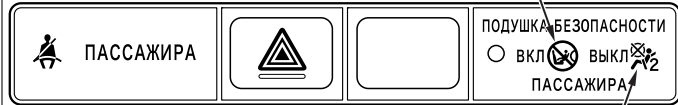

<Standard meter>

SRS warning lamp ACB05440

<High contrast meter>

SRS warning lamp ACB05441

Driver's air bag module

Clock spring

Passenger's (front) air bag module

Passenger's air bag ON indicator lamp