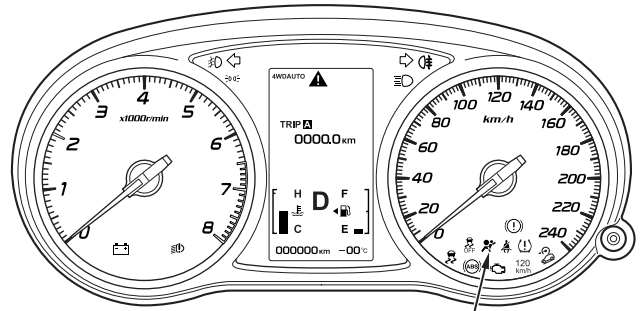

<Standard meter>

SRS warning lamp ACB05440

<High contrast meter>

SRS warning lamp ACB05441

Driver's air bag module

Clock spring

Passenger's (front) air bag module

Passenger's air bag ON indicator lamp

Passenger's air bag OFF indicator lamp

ACB05561

Passenger's air bag cut off switch

SRS-ECU

ACB05560

Knee air bag module

Curtain air bag module

Side impact sensor