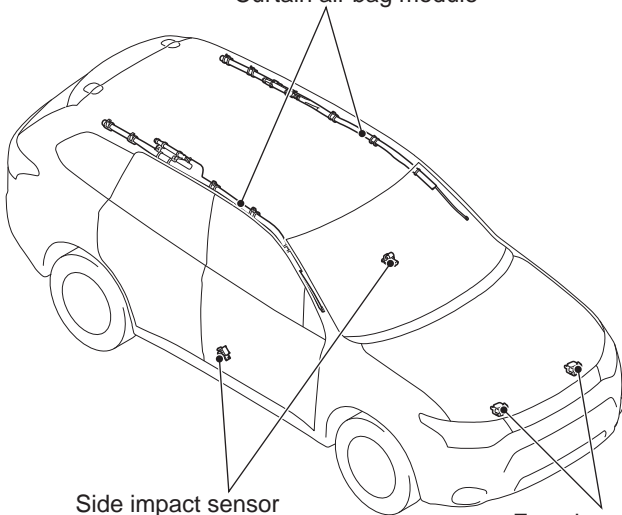

<Standard meter>

SRS warning lamp ACB05440

<High contrast meter>

SRS warning lamp ACB05441

Driver's air bag module

Clock spring

Passenger's (front) air bag module

Passenger's air bag ON indicator lamp

Passenger's air bag OFF indicator lamp

ACB05561

Passenger's air bag cut off switch

SRS-ECU

ACB05560

Knee air bag module

Curtain air bag module

Side impact sensor