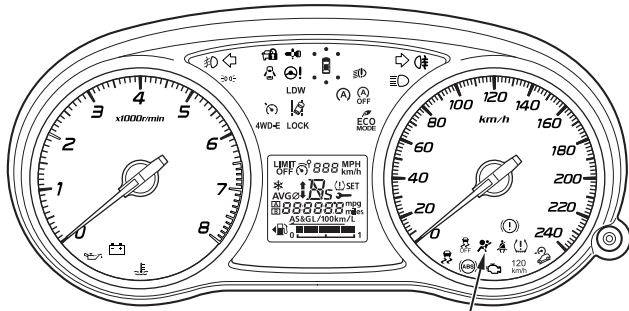

<Standard meter>

SRS warning lamp ACB05440

<High contrast meter>

SRS warning lamp ACB05441

Driver's air bag module

Clock spring

Passenger's (front) air bag module

Passenger's air bag ON indicator lamp

Passenger's air bag OFF indicator lamp

ACB05561

Passenger's air bag cut off switch

SRS-ECU

ACB05560

Knee air bag module

Curtain air bag module

Side impact sensor