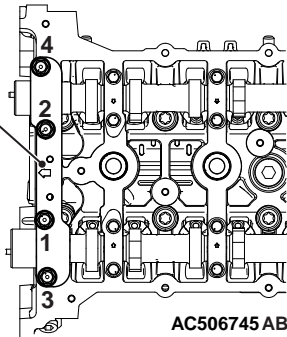

Camshaft
bearing
front cap
assembly

← Engine front

AC506745 AB