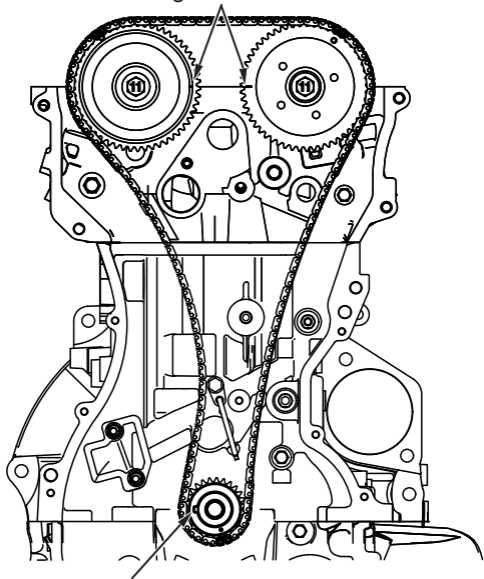

Camshaft sprocket
timing marks

Crankshaft sprocket
timing mark

AC506772AB