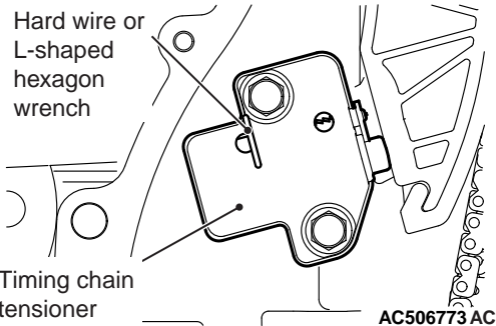

Hard wire or
L-shaped
hexagon
wrench

Timing chain
tensioner

AC506773 AC